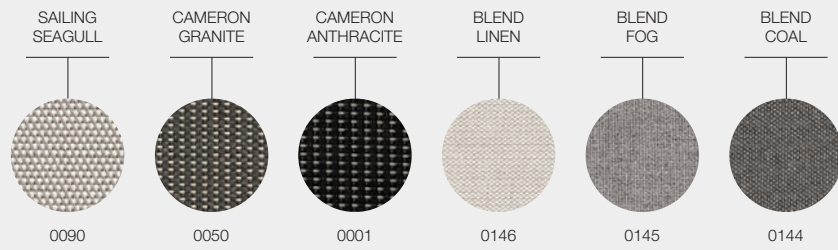

CRADLE FABRICS

DESIGNER · HENRIK PEDERSEN · DENMARK

GRADE B - WATER RESISTANT FABRICS