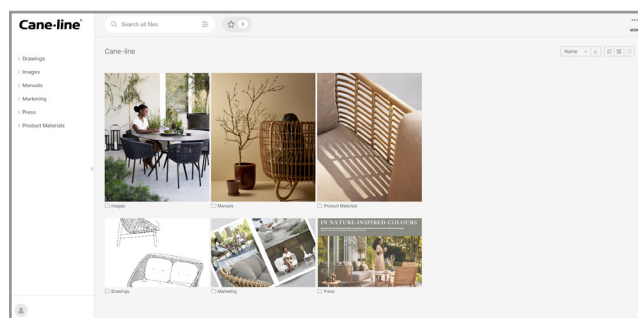

Download portal