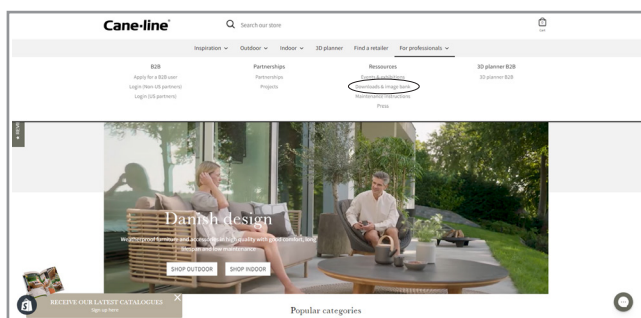

Download portal