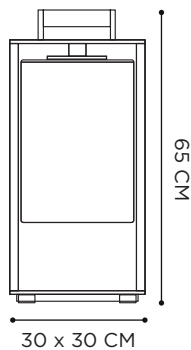

CORD LENGTH: 5 METER

OPTIONAL GALVANIZED STEEL BALLAST: O3DOMEMBALLAST01

DOME SMALL

POWDER COATED ALUMINIUM: ANTHRACITE

MOUTHBLOWN GLASS: CLEAR/SMOKE

TEAK

REFERENCE	DESCRIPTION	LIGHTBULB SOCKET	WATT	K	LM	INPUT	IP	EEC
DOMESBCL	 CLEAR	E27 - DECORATIVE LED INCLUDED	4 W	2200	280	230V	43	A-G 
DOMESBSM	 SMOKE	E27 - DECORATIVE LED INCLUDED	4 W	2200	280	230V	43	A-G 

CORD LENGTH: 4 METER

DOME WALL

POWDER COATED ALUMINIUM: ANTHRACITE

MOUTHBLOWN GLASS: CLEAR/SMOKE

REFERENCE	DESCRIPTION	LIGHTBULB SOCKET	WATT	K	LM	INPUT	IP	EEC
DOMEWBCL	 CLEAR	E27 - DECORATIVE LED INCLUDED	4 W	2200	280	230V	43	A-G 
DOMEWBSM	 SMOKE	E27 - DECORATIVE LED INCLUDED	4 W	2200	280	230V	43	A-G 