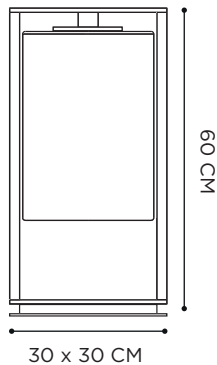

DOME CEILING

POWDER COATED ALUMINIUM: ANTHRACITE

MOUTHBLOWN GLASS: CLEAR/SMOKE

REFERENCE	DESCRIPTION	LIGHTBULB SOCKET	WATT	K	LM	INPUT	IP	EEC
DOMECBCL	49-84 CM - CLEAR	E27 - DECORATIVE LED INCLUDED	4 W	2200	280	230V	43	A-G
DOMECBSM	49-84 CM - SMOKE	E27 - DECORATIVE LED INCLUDED	4 W	2200	280	230V	43	A-G
DOMECLBCL	74-134 CM - CLEAR	E27 - DECORATIVE LED INCLUDED	4 W	2200	280	230V	43	A-G
DOMECLBSM	74-134 CM - SMOKE	E27 - DECORATIVE LED INCLUDED	4 W	2200	280	230V	43	A-G

DOME FLOOR

POWDER COATED ALUMINIUM: ANTHRACITE

MOUTHBLOWN GLASS: CLEAR/SMOKE

REFERENCE	DESCRIPTION	LIGHTBULB SOCKET	WATT	K	LM	INPUT	IP	EEC
DOMEFBCL	 CLEAR	E27 - DECORATIVE LED INCLUDED	4 W	2200	280	230V	43	A-G 
DOMEFBSM	 SMOKE	E27 - DECORATIVE LED INCLUDED	4 W	2200	280	230V	43	A-G 

CORD LENGTH: 5 METER

INSTALLATION OPTION: JUB5625

DOME GATE

POWDER COATED ALUMINIUM: ANTHRACITE

MOUTHBLOWN GLASS: CLEAR/SMOKE

REFERENCE	DESCRIPTION	LIGHTBULB SOCKET	WATT	K	LM	INPUT	IP	EEC
DOMEGTBCL	CLEAR	E27 - DECORATIVE LED INCLUDED	4 W	2200	280	230V	43	A-G
DOMEGTBSM	SMOKE	E27 - DECORATIVE LED INCLUDED	4 W	2200	280	230V	43	A-G