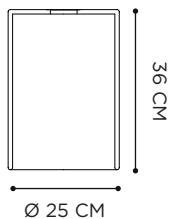

MOVE / SMALL / GATE / CEILING

REFERENCE

03DOMG02B	CLEAR MOUTHBLOWN GLASS
03DOMG02SMB	SMOKE MOUTHBLOWN GLASS