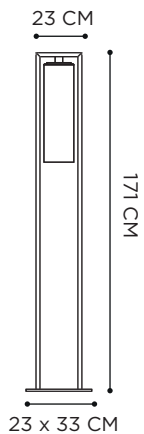

DOME CEILING

POWDER COATED ALUMINIUM: ANTHRACITE

MOUTHBLOWN GLASS: CLEAR/SMOKE

REFERENCE	DESCRIPTION	LIGHTBULB SOCKET	WATT	K	LM	INPUT	IP	EEC
DOMECBCL	49-84 CM - CLEAR	E27 - DECORATIVE LED INCLUDED	4 W	2200	280	230V	43	A-G
DOMECBSM	49-84 CM - SMOKE	E27 - DECORATIVE LED INCLUDED	4 W	2200	280	230V	43	A-G
DOMECLBCL	74-134 CM - CLEAR	E27 - DECORATIVE LED INCLUDED	4 W	2200	280	230V	43	A-G
DOMECLBSM	74-134 CM - SMOKE	E27 - DECORATIVE LED INCLUDED	4 W	2200	280	230V	43	A-G

DOME FLOOR

POWDER COATED ALUMINIUM: ANTHRACITE

MOUTHBLOWN GLASS: CLEAR/SMOKE

REFERENCE	DESCRIPTION	LIGHTBULB SOCKET	WATT	K	LM	INPUT	IP	EEC
DOMEFBCL	 CLEAR	E27 - DECORATIVE LED INCLUDED	4 W	2200	280	230V	43	A-G 
DOMEFBSM	 SMOKE	E27 - DECORATIVE LED INCLUDED	4 W	2200	280	230V	43	A-G 

CORD LENGTH: 5 METER

INSTALLATION OPTION: JUB5625

DOME GATE

POWDER COATED ALUMINIUM: ANTHRACITE

MOUTHBLOWN GLASS: CLEAR/SMOKE

REFERENCE	DESCRIPTION	LIGHTBULB SOCKET	WATT	K	LM	INPUT	IP	EEC
DOMEGTBCL	CLEAR	E27 - DECORATIVE LED INCLUDED	4 W	2200	280	230V	43	A-G
DOMEGTBSM	SMOKE	E27 - DECORATIVE LED INCLUDED	4 W	2200	280	230V	43	A-G

CORD LENGTH: 4 METER

DOME WALL

POWDER COATED ALUMINIUM: ANTHRACITE

MOUTHBLOWN GLASS: CLEAR/SMOKE

REFERENCE	DESCRIPTION	LIGHTBULB SOCKET	WATT	K	LM	INPUT	IP	EEC
DOMEWBCL	 CLEAR	E27 - DECORATIVE LED INCLUDED	4 W	2200	280	230V	43	A-G 
DOMEWBSM	 SMOKE	E27 - DECORATIVE LED INCLUDED	4 W	2200	280	230V	43	A-G 