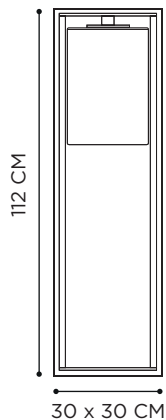

DOME MOVE

POWDER COATED ALUMINIUM: ANTHRACITE

MOUTHBLOWN GLASS: CLEAR/SMOKE

REFERENCE	DESCRIPTION	LIGHTBULB SOCKET	WATT	K	LM	INPUT	IP	EEC
DOMEMBCL	CLEAR	E27 - DECORATIVE LED INCLUDED	4 W	2200	280	230V	43	A-G
DOMEMBSM	SMOKE	E27 - DECORATIVE LED INCLUDED	4 W	2200	280	230V	43	A-G

CORD LENGTH: 5 METER

OPTIONAL GALVANIZED STEEL BALLAST: O3DOMEMBALLAST01