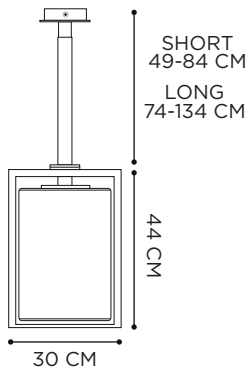

DOME CEILING

POWDER COATED ALUMINIUM: ANTHRACITE

MOUTHBLOWN GLASS: CLEAR/SMOKE

REFERENCE	DESCRIPTION	LIGHTBULB SOCKET	WATT	K	LM	INPUT	IP	EEC
DOMECBCL	49-84 CM - CLEAR	E27 - DECORATIVE LED INCLUDED	4 W	2200	280	230V	43	A-G
DOMECBSM	49-84 CM - SMOKE	E27 - DECORATIVE LED INCLUDED	4 W	2200	280	230V	43	A-G
DOMECLBCL	74-134 CM - CLEAR	E27 - DECORATIVE LED INCLUDED	4 W	2200	280	230V	43	A-G
DOMECLBSM	74-134 CM - SMOKE	E27 - DECORATIVE LED INCLUDED	4 W	2200	280	230V	43	A-G

CORD LENGTH: 5 METER

INSTALLATION OPTION: JUB5625

DOME GATE

POWDER COATED ALUMINIUM: ANTHRACITE

MOUTHBLOWN GLASS: CLEAR/SMOKE

REFERENCE	DESCRIPTION	LIGHTBULB SOCKET	WATT	K	LM	INPUT	IP	EEC
DOMEGTBCL	CLEAR	E27 - DECORATIVE LED INCLUDED	4 W	2200	280	230V	43	A-G
DOMEGTBSM	SMOKE	E27 - DECORATIVE LED INCLUDED	4 W	2200	280	230V	43	A-G

CORD LENGTH: 4 METER

DOME WALL

POWDER COATED ALUMINIUM: ANTHRACITE

MOUTHBLOWN GLASS: CLEAR/SMOKE

REFERENCE	DESCRIPTION	LIGHTBULB SOCKET	WATT	K	LM	INPUT	IP	EEC
DOMEWBCL	 CLEAR	E27 - DECORATIVE LED INCLUDED	4 W	2200	280	230V	43	A-G 
DOMEWBSM	 SMOKE	E27 - DECORATIVE LED INCLUDED	4 W	2200	280	230V	43	A-G 