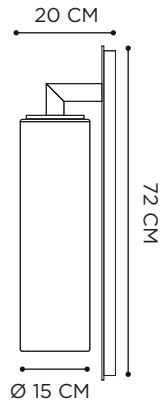

DOME CEILING

POWDER COATED ALUMINIUM: ANTHRACITE

MOUTHBLOWN GLASS: CLEAR/SMOKE

REFERENCE	DESCRIPTION	LIGHTBULB SOCKET	WATT	K	LM	INPUT	IP	EEC
DOMECBCL	49-84 CM - CLEAR	E27 - DECORATIVE LED INCLUDED	4 W	2200	280	230V	43	A-G
DOMECBSM	49-84 CM - SMOKE	E27 - DECORATIVE LED INCLUDED	4 W	2200	280	230V	43	A-G
DOMECLBCL	74-134 CM - CLEAR	E27 - DECORATIVE LED INCLUDED	4 W	2200	280	230V	43	A-G
DOMECLBSM	74-134 CM - SMOKE	E27 - DECORATIVE LED INCLUDED	4 W	2200	280	230V	43	A-G

CORD LENGTH: 5 METER

INSTALLATION OPTION: JUB5625

DOME GATE

POWDER COATED ALUMINIUM: ANTHRACITE

MOUTHBLOWN GLASS: CLEAR/SMOKE

REFERENCE	DESCRIPTION	LIGHTBULB SOCKET	WATT	K	LM	INPUT	IP	EEC
DOMEGTBCL	CLEAR	E27 - DECORATIVE LED INCLUDED	4 W	2200	280	230V	43	A-G
DOMEGTBSM	SMOKE	E27 - DECORATIVE LED INCLUDED	4 W	2200	280	230V	43	A-G

CORD LENGTH: 5 METER

OPTIONAL GALVANIZED STEEL BALLAST: O3DOMEMBALLAST01

DOME SMALL

POWDER COATED ALUMINIUM: ANTHRACITE

MOUTHBLOWN GLASS: CLEAR/SMOKE

TEAK

REFERENCE	DESCRIPTION	LIGHTBULB SOCKET	WATT	K	LM	INPUT	IP	EEC
DOMESBCL	 CLEAR	E27 - DECORATIVE LED INCLUDED	4 W	2200	280	230V	43	A-G 
DOMESBSM	 SMOKE	E27 - DECORATIVE LED INCLUDED	4 W	2200	280	230V	43	A-G 

CORD LENGTH: 4 METER

DOME WALL

POWDER COATED ALUMINIUM: ANTHRACITE

MOUTHBLOWN GLASS: CLEAR/SMOKE

REFERENCE	DESCRIPTION	LIGHTBULB SOCKET	WATT	K	LM	INPUT	IP	EEC
DOMEWBCL	 CLEAR	E27 - DECORATIVE LED INCLUDED	4 W	2200	280	230V	43	A-G 
DOMEWBSM	 SMOKE	E27 - DECORATIVE LED INCLUDED	4 W	2200	280	230V	43	A-G 