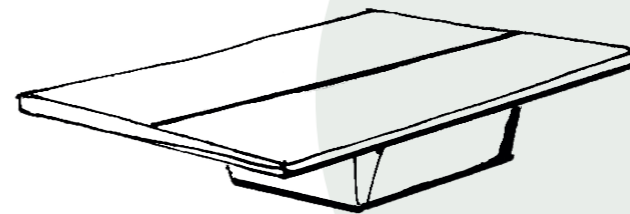

## Designed by Matthew Townsend

Cobi is a piece by American designer Matthew Townsend, who sought to create a new range of coffee tables that would complement several of Manutti's already existing furniture collections. A true example of craftsmanship, Cobi is beautiful in its standard Brushed Teak or Teak Scuro finish, but also allows for creative and unique combinations with ceramic inlays.