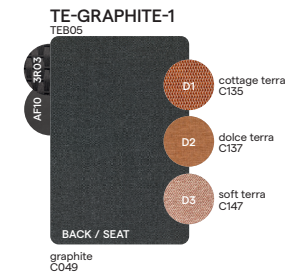

Collection overview

1-Seater / FUR0000177
FUR0000177

3-Seater
FUR0000178

Daybed
FUR0000179

Materials & colours

Frame - finishing

PCA - rope

Suggested colour combinations