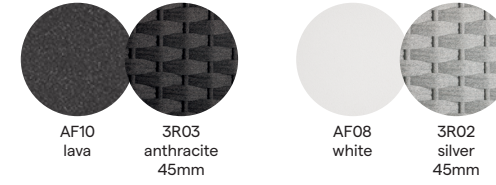

Collection overview

1-Seater / FUR0000177
FUR0000177

3-Seater
FUR0000178

Daybed
FUR0000179

Materials & colours

Frame - finishing

PCA - rope

Suggested colour combinations