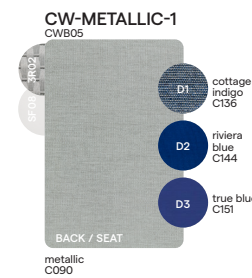

Collection overview

1-Seater / FUR0000177
FUR0000177

3-Seater
FUR0000178

Daybed
FUR0000179

Materials & colours

Frame - finishing

PCA - rope

Suggested colour combinations