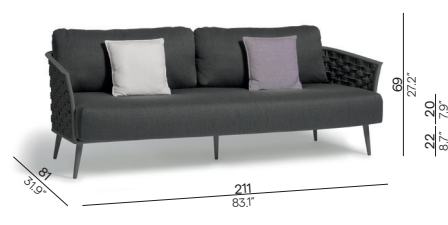

Cascade

outdoor luxury

Manutti

Designed by Stephane De Winter

By the poolside or on the terrace, the Cascade chair, daybed and sofa collection oozes style and comfort. Its spacious seating, finished with an intriguing mix of powder-coated aluminium and thick woven rope, make Cascade the ideal lounge solution to create lasting moments with family and friends.

Collection overview

1-Seater / FUR0000177
FUR0000177

3-Seater
FUR0000178

Daybed
FUR0000179

Materials & colours

Frame - finishing

PCA - rope

Suggested colour combinations