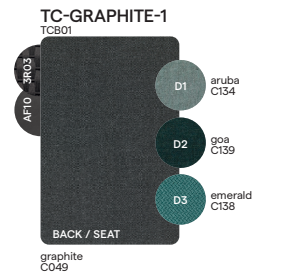

Collection overview

1-Seater / FUR0000177
FUR0000177

3-Seater
FUR0000178

Daybed
FUR0000179

Materials & colours

Frame - finishing

PCA - rope

Suggested colour combinations