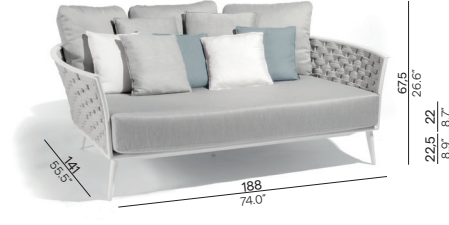

Cascade

outdoor luxury

Manutti

Designed by Stephane De Winter

By the poolside or on the terrace, the Cascade chair, daybed and sofa collection oozes style and comfort. Its spacious seating, finished with an intriguing mix of powder-coated aluminium and thick woven rope, make Cascade the ideal lounge solution to create lasting moments with family and friends.

Collection overview

1-Seater / FUR0000177
FUR0000177

3-Seater
FUR0000178

Daybed
FUR0000179

Materials & colours

Frame - finishing

PCA - rope

Suggested colour combinations