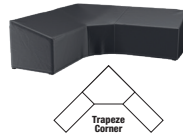

Lounge

Lounge-Set - quadratisch/rechteckig	
210x200xH70	7932
220x220xH70	7995
235x235xH70	7933
250x200xH70	7996
255x255xH70	7934
270x210xH70	7938
275x275xH70	7937
300x250xH70	7939
300x300xH70	7935
400x300xH70	7936

Eck-Lounge - L-Form - 90° Ecke	
220x220x90xH70	7944
235x235x100xH70	7940
255x255x100xH70	7941
270x270x100xH70	7942
300x300x100xH70	7943
325x325x100xH70	7945
330x255x100xH70 Links	7946
330x255x100xH70 Rechts	7947
355x275x100xH70 Links	7948
355x275x100xH70 Rechts	7949

Loungebänke	
170x100xH70	7931
205x100xH70	7961
250x100xH70	7963

Eck-Lounge - Hoher Rücken	
270x210x85xH65/90 Links	7990
270x210x85xH65/90 Rechts	7991

Eck-Lounge - Trapez-Ecke	
270x270x100xH70	7951
300x300x100xH70	7952

Eck-Lounge - Hoher Rücken- Trapez-Ecke	
255x255x90xH65/90	7955
270x270x90xH65/90	7956
300x300x90xH65/90	7957

Loungeliegen	
210x75xH40	7964

Loungeessel	
100x100xH70	7960
75x78xH65/90	7965
75x78xH65/110	7966