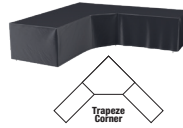

Lounge

Lounge-Set - quadratisch/rechteckig	
210x200xH70	7932
220x220xH70	7995
235x235xH70	7933
250x200xH70	7996
255x255xH70	7934
270x210xH70	7938
275x275xH70	7937
300x250xH70	7939
300x300xH70	7935
400x300xH70	7936

Eck-Lounge - L-Form - 90° Ecke	
220x220x90xH70	7944
235x235x100xH70	7940
255x255x100xH70	7941
270x270x100xH70	7942
300x300x100xH70	7943
325x325x100xH70	7945
330x255x100xH70 Links	7946
330x255x100xH70 Rechts	7947
355x275x100xH70 Links	7948
355x275x100xH70 Rechts	7949

Loungebänke	
170x100xH70	7931
205x100xH70	7961
250x100xH70	7963

Eck-Lounge - Hoher Rücken	
270x210x85xH65/90 Links	7990
270x210x85xH65/90 Rechts	7991

Eck-Lounge - Trapez-Ecke	
270x270x100xH70	7951
300x300x100xH70	7952

Eck-Lounge - Hoher Rücken- Trapez-Ecke	
255x255x90xH65/90	7955
270x270x90xH65/90	7956
300x300x90xH65/90	7957

Loungeliegen	
210x75xH40	7964

Loungeessel	
100x100xH70	7960
75x78xH65/90	7965
75x78xH65/110	7966