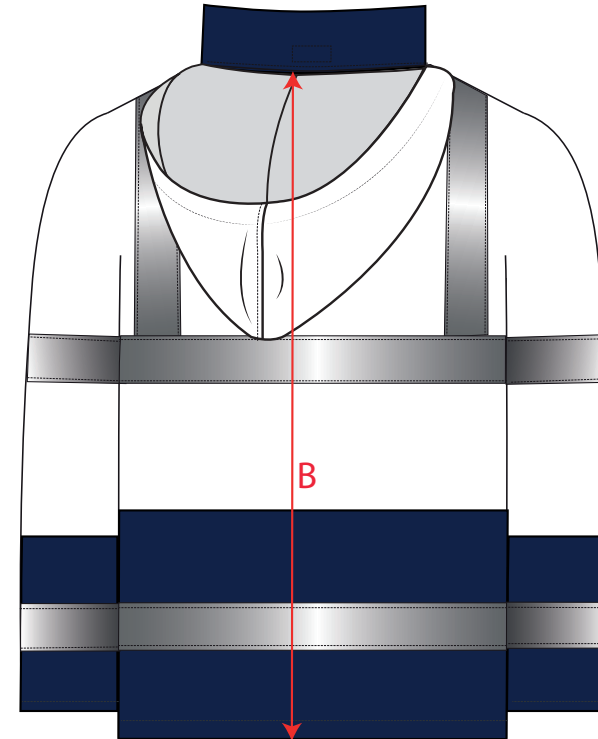

STYLE NO: S467

DESCRIPTION: Hi-Vis Two Tone Traffic Jacket

		XS	S	M	L	XL	XXL	3XL	4XL	5XL	6XL	7XL
To Fit Chest		80-88	92-96	100-104	108-112	116-124	128-132	136-140	144-148	152-160	164-172	176-184
Jacket Chest	A	110	118	126	134	142	150	158	166	174	186	198
Hem	B	110	118	126	134	142	150	158	166	174	186	198
Collar to Cuff	C	79.5	80.5	81.5	82.5	83.5	84.5	85.5	86.5	87.5	88.5	89.5
Centre Back to Hem	D	80.5	81.5	82.5	83.5	84.5	85.5	86.5	87.5	89.5	90.5	91.5