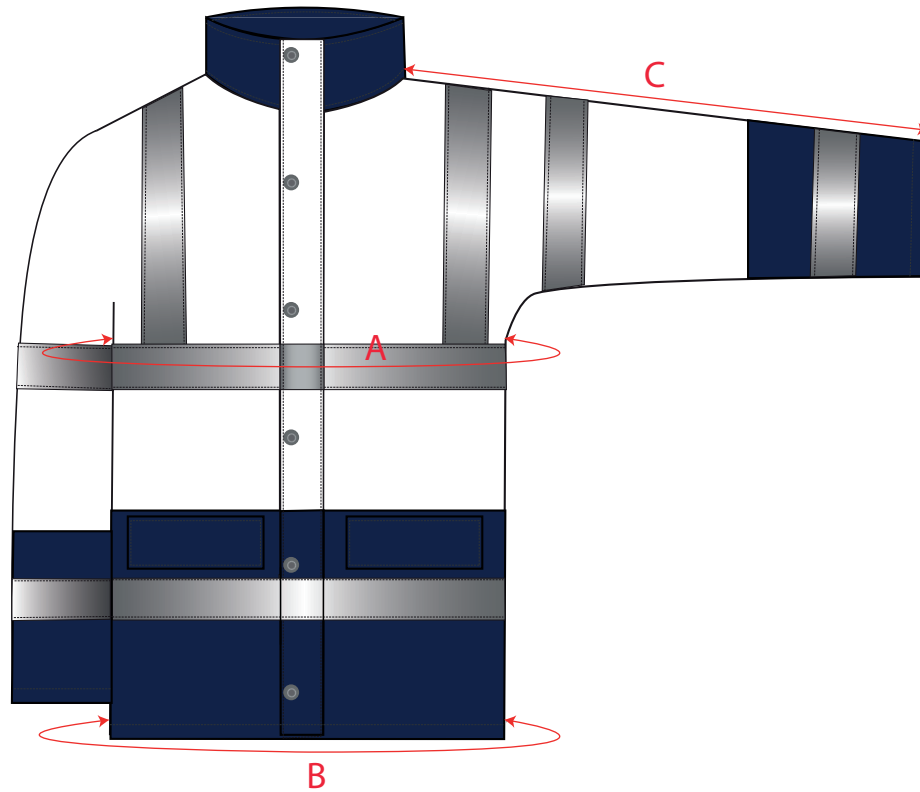

STYLE NO: S467

DESCRIPTION: Hi-Vis Two Tone Traffic Jacket

		XS	S	M	L	XL	XXL	3XL	4XL	5XL	6XL	7XL
To Fit Chest		80-88	92-96	100-104	108-112	116-124	128-132	136-140	144-148	152-160	164-172	176-184
Jacket Chest	A	110	118	126	134	142	150	158	166	174	186	198
Hem	B	110	118	126	134	142	150	158	166	174	186	198
Collar to Cuff	C	79.5	80.5	81.5	82.5	83.5	84.5	85.5	86.5	87.5	88.5	89.5
Centre Back to Hem	D	80.5	81.5	82.5	83.5	84.5	85.5	86.5	87.5	89.5	90.5	91.5