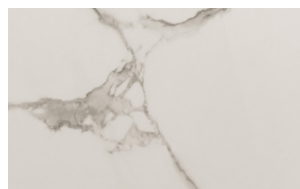

Cilindro Bistro with marble top is a modern and high bistro table that also fits in the smallest spaces. Designer Ollen Pal was inspired by the typical style of the small tables that populated outdoor spaces of bars in the 1970s and recreated it in a modern and minimal way, perfect for furnishing spaces with style. The painted metal base can be customized, choosing it monochrome or two-tone. The top is made unique and elegant by the glossy marble with oblique edges with a thickness of 20 mm. The high quality of the materials shows the attention to detail of this minimal and essential piece of furniture that will conquer everyone: glossy carrara marble, black marquina, and emperador. With its elegant and contemporary allure, the Cilindro bistro table with a marble top is perfect for furnishing a modern living room. In addition to the marble top version, Cilindro Bistro is also available in wood, ceramic, and crystal.

Legno impiallacciato / Veneered Wood

NC - Noce Canaletto / Canaletto Walnut

FNR - Frassino Nero / Black Ash

FTM - Frassino Testa di Moro / Dark Brown Ash

Ceramica / Ceramic

CM1 - Calacatta Gold luc. /
Glossy Calacatta Gold

CM7 - Calacatta Gold
opaco / Matt Calacatta Gold

CM2 - Statuario lucido /
Glossy Statuario

CM3 - Portoro opaco /
Matt Portoro

CM4 - Alabastro lucido /
Glossy Alabastro

CM5 - Onice lucido /
Glossy Onice

CM6 - Sahara Noir lucido /
Glossy Sahara Noir