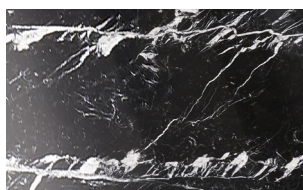

Cilindro Bistro with marble top is a modern and high bistro table that also fits in the smallest spaces. Designer Ollen Pal was inspired by the typical style of the small tables that populated outdoor spaces of bars in the 1970s and recreated it in a modern and minimal way, perfect for furnishing spaces with style. The painted metal base can be customized, choosing it monochrome or two-tone. The top is made unique and elegant by the glossy marble with oblique edges with a thickness of 20 mm. The high quality of the materials shows the attention to detail of this minimal and essential piece of furniture that will conquer everyone: glossy carrara marble, black marquina, and emperador. With its elegant and contemporary allure, the Cilindro bistro table with a marble top is perfect for furnishing a modern living room. In addition to the marble top version, Cilindro Bistro is also available in wood, ceramic, and crystal.

Legno impiallacciato / Veneered Wood

NC - Noce Canaletto / Canaletto Walnut

FNR - Frassino Nero / Black Ash

FTM - Frassino Testa di Moro / Dark Brown Ash

Ceramica / Ceramic

CM1 - Calacatta Gold luc. /
Glossy Calacatta Gold

CM8 - Avorio / Avorio

CM9 - Ardesia / Ardesia

Marmo / Marble

M01 - Carrara lucido /
Glossy Carrara

M02 - Nero Marquina luc. /
Glossy Nero Marquina

M03 - Emperador lucido
/ Glossy Emperador

M04 - Verde Alpi lucido /
Glossy Verde Alpi

Finiture Bordo Plus / Edge Plus Finishes

Legno laccato / Lacquered wood *

L04 - Titanio / Matt
Titanium

L05 - Bronzo / Matt
Bronze

L06 - Oro / Matt Gold

* Il bordo in legno laccato è disponibile abbinato ai piani in ceramica o cristallo. / Lacquered wood edge is available combined with ceramic or glass top.