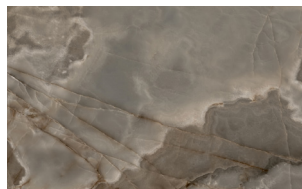

Cilindro Bistro with marble top is a modern and high bistro table that also fits in the smallest spaces. Designer Ollen Pal was inspired by the typical style of the small tables that populated outdoor spaces of bars in the 1970s and recreated it in a modern and minimal way, perfect for furnishing spaces with style. The painted metal base can be customized, choosing it monochrome or two-tone. The top is made unique and elegant by the glossy marble with oblique edges with a thickness of 20 mm. The high quality of the materials shows the attention to detail of this minimal and essential piece of furniture that will conquer everyone: glossy carrara marble, black marquina, and emperador. With its elegant and contemporary allure, the Cilindro bistro table with a marble top is perfect for furnishing a modern living room. In addition to the marble top version, Cilindro Bistro is also available in wood, ceramic, and crystal.

Legno impiallacciato / Veneered Wood

NC - Noce Canaletto / Canaletto Walnut

FNR - Frassino Nero / Black Ash

FTM - Frassino Testa di Moro / Dark Brown Ash

Ceramica / Ceramic

CM1 - Calacatta Gold luc. /
Glossy Calacatta Gold

CM7 - Calacatta Gold
opaco / Matt Calacatta Gold

CM2 - Statuario lucido /
Glossy Statuario

CM3 - Portoro opaco /
Matt Portoro

CM4 - Alabastro lucido /
Glossy Alabastro

CM5 - Onice lucido /
Glossy Onice

CM6 - Sahara Noir lucido /
Glossy Sahara Noir