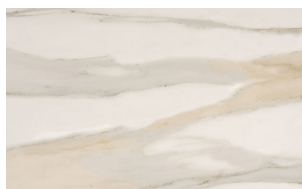

Cilindro Bistro with marble top is a modern and high bistro table that also fits in the smallest spaces. Designer Ollen Pal was inspired by the typical style of the small tables that populated outdoor spaces of bars in the 1970s and recreated it in a modern and minimal way, perfect for furnishing spaces with style. The painted metal base can be customized, choosing it monochrome or two-tone. The top is made unique and elegant by the glossy marble with oblique edges with a thickness of 20 mm. The high quality of the materials shows the attention to detail of this minimal and essential piece of furniture that will conquer everyone: glossy carrara marble, black marquina, and emperador. With its elegant and contemporary allure, the Cilindro bistro table with a marble top is perfect for furnishing a modern living room. In addition to the marble top version, Cilindro Bistro is also available in wood, ceramic, and crystal.

Legno impiallacciato / Veneered Wood

NC - Noce Canaletto / Canaletto Walnut

FNR - Frassino Nero / Black Ash

FTM - Frassino Testa di Moro / Dark Brown Ash

Ceramica / Ceramic

CM1 - Calacatta Gold luc. /
Glossy Calacatta Gold

CM7 - Calacatta Gold
opaco / Matt Calacatta Gold

CM2 - Statuario lucido /
Glossy Statuario

CM3 - Portoro opaco /
Matt Portoro

CM4 - Alabastro lucido /
Glossy Alabastro

CM5 - Onice lucido /
Glossy Onice

CM6 - Sahara Noir lucido /
Glossy Sahara Noir