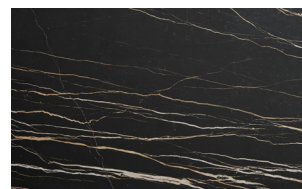

Cilindro Bistro with marble top is a modern and high bistro table that also fits in the smallest spaces. Designer Ollen Pal was inspired by the typical style of the small tables that populated outdoor spaces of bars in the 1970s and recreated it in a modern and minimal way, perfect for furnishing spaces with style. The painted metal base can be customized, choosing it monochrome or two-tone. The top is made unique and elegant by the glossy marble with oblique edges with a thickness of 20 mm. The high quality of the materials shows the attention to detail of this minimal and essential piece of furniture that will conquer everyone: glossy carrara marble, black marquina, and emperador. With its elegant and contemporary allure, the Cilindro bistro table with a marble top is perfect for furnishing a modern living room. In addition to the marble top version, Cilindro Bistro is also available in wood, ceramic, and crystal.

V03 - Antracite / Anthracite

V04 - Titanio / Titanium

V05 - Bronzo / Bronze

V06 - Oro / Gold

*
Cilindro Bistro e Ted Bistro sono disponibili con basamento bicolore. / *Cilindro Bistro and Ted Bistro are available in bicolor base.*

Legno impiallacciato / Veneered Wood

NC - Noce Canaletto / Canaletto Walnut

FNR - Frassino Nero / Black Ash

FTM - Frassino Testa di Moro / Dark Brown Ash

Ceramica / Ceramic

CM1 - Calacatta Gold luc. /
Glossy Calacatta Gold

CM7 - Calacatta Gold
opaco / Matt Calacatta Gold

CM2 - Statuario lucido /
Glossy Statuario

CM3 - Portoro opaco /
Matt Portoro

CM4 - Alabastro lucido /
Glossy Alabastro

CM5 - Onice lucido /
Glossy Onice

CM6 - Sahara Noir lucido /
Glossy Sahara Noir