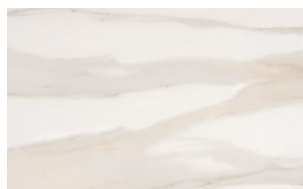

Cilindro Bistro with marble top is a modern and high bistro table that also fits in the smallest spaces. Designer Ollen Pal was inspired by the typical style of the small tables that populated outdoor spaces of bars in the 1970s and recreated it in a modern and minimal way, perfect for furnishing spaces with style. The painted metal base can be customized, choosing it monochrome or two-tone. The top is made unique and elegant by the glossy marble with oblique edges with a thickness of 20 mm. The high quality of the materials shows the attention to detail of this minimal and essential piece of furniture that will conquer everyone: glossy carrara marble, black marquina, and emperador. With its elegant and contemporary allure, the Cilindro bistro table with a marble top is perfect for furnishing a modern living room. In addition to the marble top version, Cilindro Bistro is also available in wood, ceramic, and crystal.

Legno impiallacciato / Veneered Wood

NC - Noce Canaletto / Canaletto Walnut

FNR - Frassino Nero / Black Ash

FTM - Frassino Testa di Moro / Dark Brown Ash

Ceramica / Ceramic

CM1 - Calacatta Gold luc. /
Glossy Calacatta Gold

CM7 - Calacatta Gold
opaco / Matt Calacatta Gold

CM2 - Statuario lucido /
Glossy Statuario

CM3 - Portoro opaco /
Matt Portoro

CM4 - Alabastro lucido /
Glossy Alabastro

CM5 - Onice lucido /
Glossy Onice

CM6 - Sahara Noir lucido /
Glossy Sahara Noir