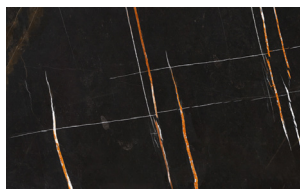

Cilindro Bistro with marble top is a modern and high bistro table that also fits in the smallest spaces. Designer Ollen Pal was inspired by the typical style of the small tables that populated outdoor spaces of bars in the 1970s and recreated it in a modern and minimal way, perfect for furnishing spaces with style. The painted metal base can be customized, choosing it monochrome or two-tone. The top is made unique and elegant by the glossy marble with oblique edges with a thickness of 20 mm. The high quality of the materials shows the attention to detail of this minimal and essential piece of furniture that will conquer everyone: glossy carrara marble, black marquina, and emperador. With its elegant and contemporary allure, the Cilindro bistro table with a marble top is perfect for furnishing a modern living room. In addition to the marble top version, Cilindro Bistro is also available in wood, ceramic, and crystal.

Legno impiallacciato / Veneered Wood

NC - Noce Canaletto / Canaletto Walnut

FNR - Frassino Nero / Black Ash

FTM - Frassino Testa di Moro / Dark Brown Ash

Ceramica / Ceramic

CM1 - Calacatta Gold luc. /
Glossy Calacatta Gold

CM7 - Calacatta Gold
opaco / Matt Calacatta Gold

CM2 - Statuario lucido /
Glossy Statuario

CM3 - Portoro opaco /
Matt Portoro

CM4 - Alabastro lucido /
Glossy Alabastro

CM5 - Onice lucido /
Glossy Onice

CM6 - Sahara Noir lucido /
Glossy Sahara Noir

Finiture Bordo Plus / Edge Plus Finishes

Legno laccato / Lacquered wood *

L04 - Titanio / Matt
Titanium

L05 - Bronzo / Matt
Bronze

L06 - Oro / Matt Gold

* Il bordo in legno laccato è disponibile abbinato ai piani in ceramica o cristallo. / Lacquered wood edge is available combined with ceramic or glass top.