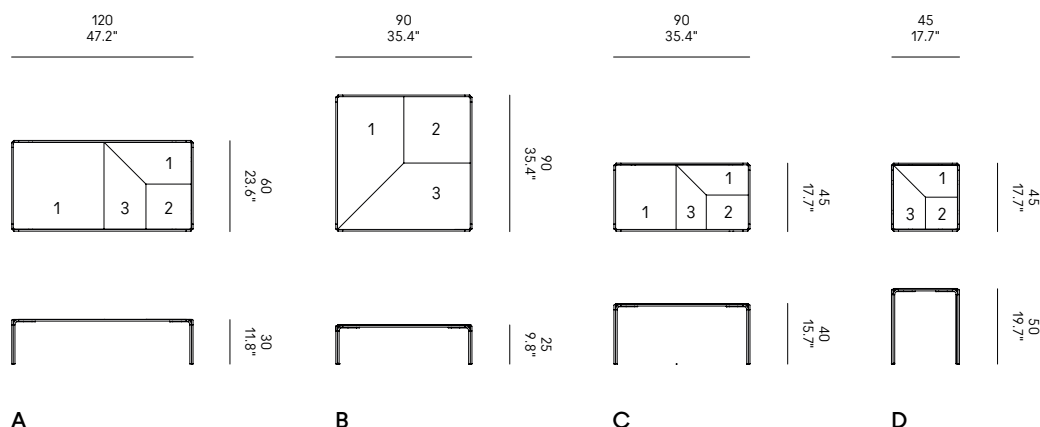

A [120x60 H 30] RAGTIME	RT120060
B [90x90 H 25] RAGTIME	RT090090
C [90x45 H 40] RAGTIME	RT090045
D [45x45 H 50] RAGTIME	RT045045