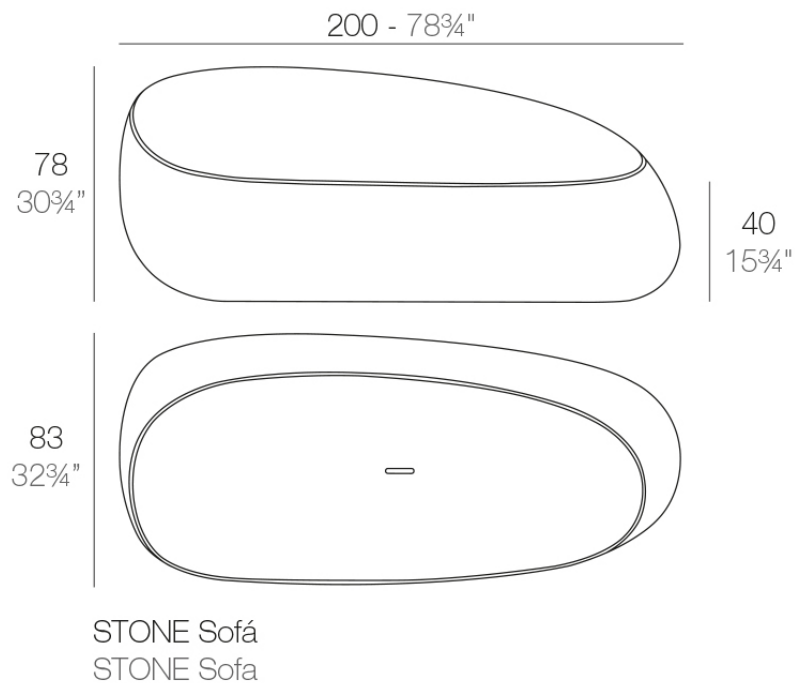

## Description

Made of polyethylene resin by rotational moulding. 100% Recyclable. Item suitable for indoor and outdoor use. Available in different finishes.

Weight: 40 Kg