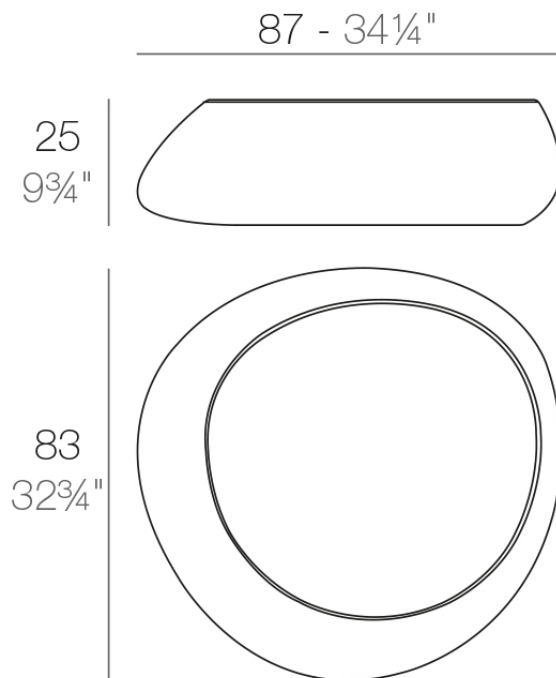

Info

Description

Made of polyethylene resin by rotational moulding. 100% Recyclable. Item suitable for indoor and outdoor use. Available in different finishes.

Weight: 7 Kg

STONE Mesa Baja
STONE Low Table