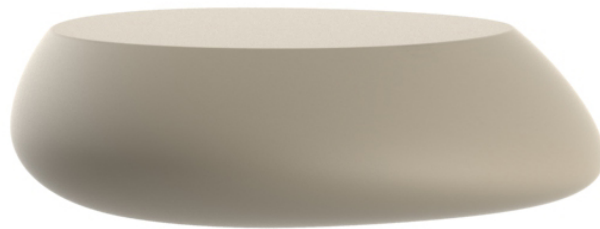

Products / Low Tables / Stone Coffee Table

Stone coffee table

by Stefano Giovannoni & Elisa Gargan

Stones designer outdoor furniture collection, designed by Stefano Giovannoni, convinces with its organic shapes. As its name suggests it appears to be found in nature itself, creating synergism between the natural and the artificial landscape. Stones can fit perfectly into any environment, transmitting its own particular elegance, thanks to its material, as well as its original shape.

Info

Description

Made of polyethylene resin by rotational moulding. 100% Recyclable. Item suitable for indoor and outdoor use. Available in different finishes.

Weight: 7 Kg

STONE Mesa Baja
STONE Low Table

Accessories

- **TEMPERED GLASS**

Safety Tempered glass - 10 mm

Finishes

finishes

BASIC

Ref. 55007

purjai red

ecru

beige

orange

ice

notte blue

crema

green

Matt Polyethylene