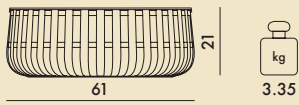

## MATERIAL

Transparent or batch-dyed polycarbonate

TRANSPARENT

B4  
Crystal

X1  
Dark  
grey

X5  
Dark  
green

ph. Roy Teixeira

8860

1

4.75

0.111

67X26X64

315