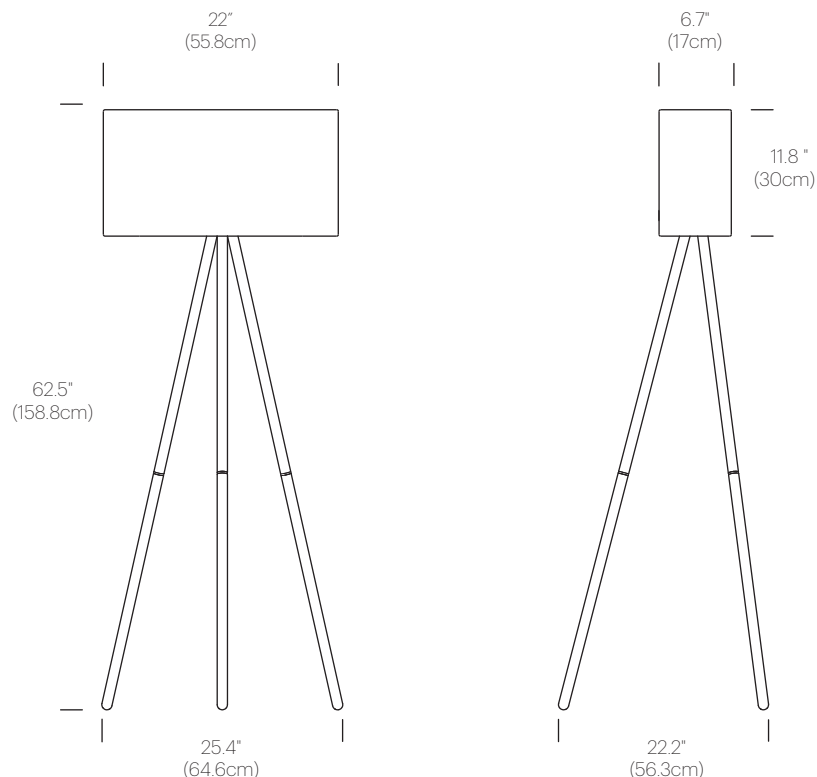

CERTIFICATIONS

PACKAGING WEIGHT AND DIMENSIONS

Belmont Floor	7.7LBS	22.5in X 17in X 8.5in
(shade and socket)	3.5KG	57.2cm X 43cm X 17.8cm
Belmont Floor	5.7LBS	28.9in X 4.1in X 3.9in
(legs)	2.4KG	73.5cm X 10.3cm X 10cm

SILVERDALE

WHITE

DIMENSIONS

BELMONT FLOOR

BELMONT TABLE

DESCRIPTION

An elegant interplay of proportion and material, the Belmont Table Lamp is designed to illuminate interiors from modern to traditional. Its iconic shade form is comprised of premium wool felt fabric or premium woven white fabric that is delicately balanced over a contrasting hand-crafted solid wood base in oak or walnut. Belmont's unique base also features full range dimming to set the perfect ambiance while two convenient USB port offers charging capability for all your mobile devices. Belmont Table sits perfectly in residential as well as hospitality and contract environments offering a low sitting light solution that focuses on indirect upward light with a warm and bright glow. Three standard shade colors are interchangeable with 2 wood base finishes.

CERTIFICATIONS

PACKAGING WEIGHT AND DIMENSIONS

Belmont Table	10.9LBS	22.5" X 17" X 8.5"
	5KG	57.2cm X 43cm X 17.8cm

NOTES

Custom requests can be considered on volume orders

FINISHES

WOOD

OAK