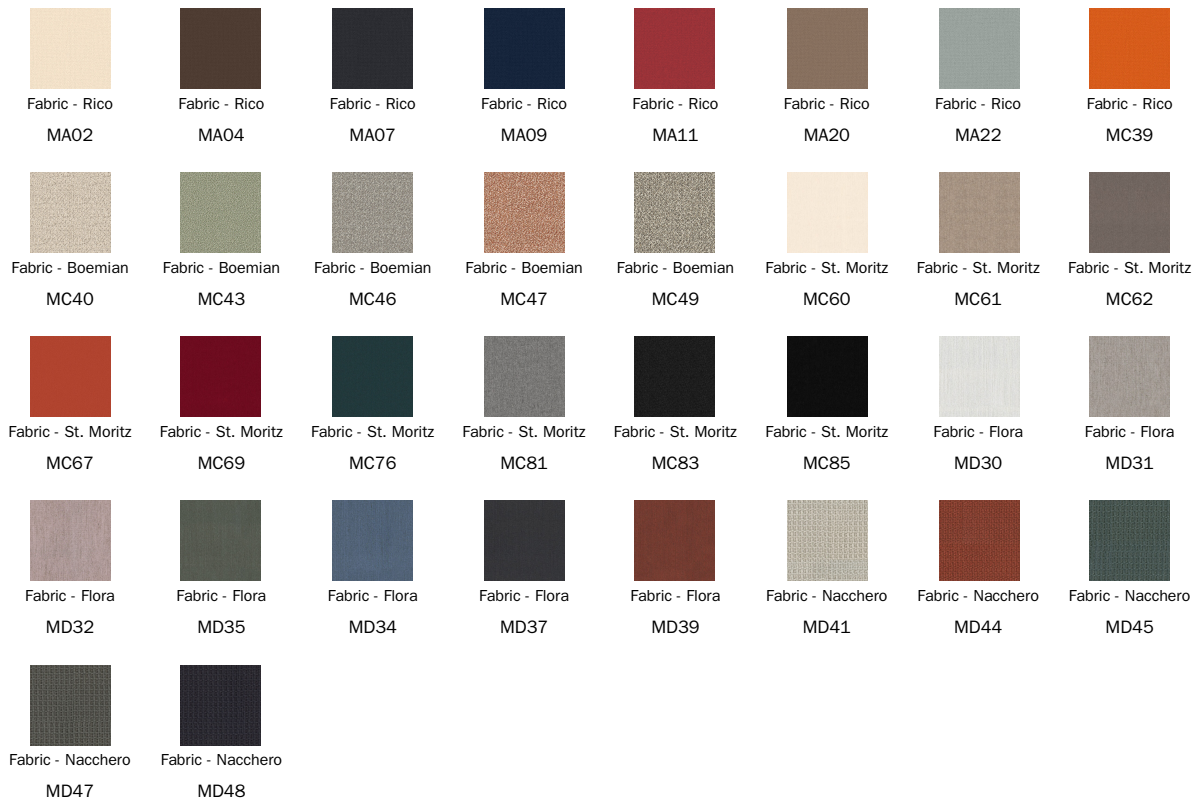

## Cover

Leather

Fabric - 900

Fabric - Must

Fabric - Special

Eco Leather

Eco-leather  
354

Eco-leather  
358

Eco-leather  
356

Eco-leather  
359

Eco-leather  
368

Eco-leather  
369

Eco-leather  
370

Eco-leather  
371

Eco-leather  
372

Eco-leather  
373

### Plus Metal

Painted metal  
Mat bronze

Painted metal  
Mat lead

Painted metal  
Mat pearl gold

Painted metal  
Mat platinum

---

### Metal

Painted metal  
Mat white

Painted metal  
Mat black

Painted metal  
Mat dove grey

Painted metal  
Mat anthracite  
grey

---

The samples above represent the complete range of materials and finishes available for this product (regardless of the top shape or size, in the case of tables). Fabrics, eco-leather, leather and emery leather shown in this website are a selection. Colors and finishes are approximate and may slightly differ from actual ones. Please visit Bonaldo dealers to see the complete sample collection and get further details about our products.