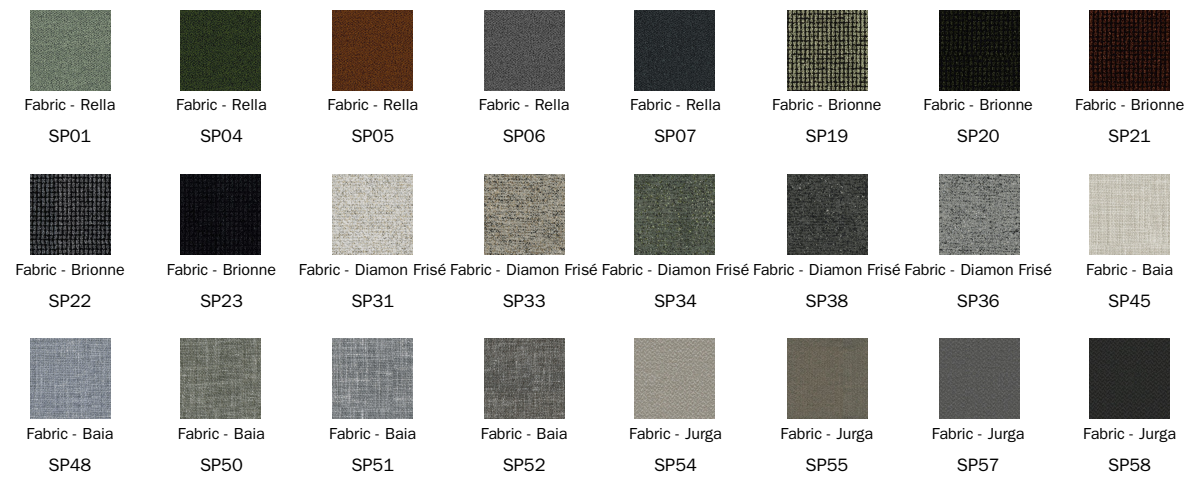

## Cover

Leather

Fabric - 900

Fabric - Must

Fabric - Special

Eco Leather

Eco-leather  
354

Eco-leather  
358

Eco-leather  
356

Eco-leather  
359

Eco-leather  
368

Eco-leather  
369

Eco-leather  
370

Eco-leather  
371

Eco-leather  
372

Eco-leather  
373

### Metal

Painted metal  
Mat white

Painted metal  
Mat black

Painted metal  
Mat dove grey

Painted metal  
Mat anthracite  
grey

---

The samples above represent the complete range of materials and finishes available for this product (regardless of the top shape or size, in the case of tables). Fabrics, eco-leather, leather and emery leather shown in this website are a selection. Colors and finishes are approximate and may slightly differ from actual ones. Please visit Bonaldo dealers to see the complete sample collection and get further details about our products.