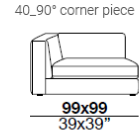

Olli

materials

- 1_cover
- 2_frame upholstered with expanded polyurethane foam in different densities from 30 to 35 kg/m³; 3 different types of foams
- 2a_back cushions upholstery is in polyurethane foam with a density: AT35 and HT35
- 2b_seat cushion upholstery is in polyurethane foam with a density of 40 kg/m³
- 3_sterilized, hypoallergenic goose-down
- 4_acrylic padding
- 5_elastic belts
- 6_frame in multilayer poplar wood
- 7_black chrome-plated metal base or chrome-plated metal base
- 8_black plastic legs

01_armless one seat

33_long-chair without arms

19_3 seats left arm

20_3 seats right arm

29_maxi sofa left arm

30_maxi sofa right arm

37_meridienne lounge (left arm)

38_meridienne lounge (right arm)