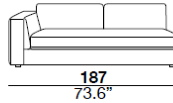

Olli

materials

- 1_cover
- 2_frame upholstered with expanded polyurethane foam in different densities from 30 to 35 kg/m³; 3 different types of foams
- 2a_back cushions upholstery is in polyurethane foam with a density: AT35 and HT35
- 2b_seat cushion upholstery is in polyurethane foam with a density of 40 kg/m³
- 3_sterilized, hypoallergenic goose-down
- 4_acrylic padding
- 5_elastic belts
- 6_frame in multilayer poplar wood
- 7_black chrome-plated metal base or chrome-plated metal base
- 8_black plastic legs

01_armless one seat

33_long-chair without arms

19_3 seats left arm

20_3 seats right arm

29_maxi sofa left arm

30_maxi sofa right arm

37_meridienne lounge (left arm)

38_meridienne lounge (right arm)