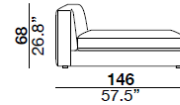

Olli

materials

- 1_cover
- 2_frame upholstered with expanded polyurethane foam in different densities from 30 to 35 kg/m³; 3 different types of foams
- 2a_back cushions upholstery is in polyurethane foam with a density: AT35 and HT35
- 2b_seat cushion upholstery is in polyurethane foam with a density of 40 kg/m³
- 3_sterilized, hypoallergenic goose-down
- 4_acrylic padding
- 5_elastic belts
- 6_frame in multilayer poplar wood
- 7_black chrome-plated metal base or chrome-plated metal base
- 8_black plastic legs

01_armless one seat

33_long-chair without arms

19_3 seats left arm

20_3 seats right arm

29_maxi sofa left arm

30_maxi sofa right arm

37_meridienne lounge (left arm)

38_meridienne lounge (right arm)