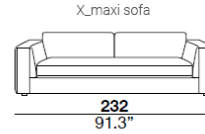

Olli

materials

- 1_cover
- 2_frame upholstered with expanded polyurethane foam in different densities from 30 to 35 kg/m³; 3 different types of foams
- 2a_back cushions upholstery is in polyurethane foam with a density: AT35 and HT35
- 2b_seat cushion upholstery is in polyurethane foam with a density of 40 kg/m³
- 3_sterilized, hypoallergenic goose-down
- 4_acrylic padding
- 5_elastic belts
- 6_frame in multilayer poplar wood
- 7_black chrome-plated metal base or chrome-plated metal base
- 8_black plastic legs

01_armless one seat

33_long-chair without arms

19_3 seats left arm

20_3 seats right arm

29_maxi sofa left arm

30_maxi sofa right arm

37_meridienne lounge (left arm)

38_meridienne lounge (right arm)