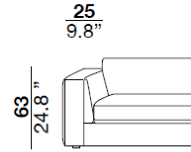

Olli

materials

- 1_cover
- 2_frame upholstered with expanded polyurethane foam in different densities from 30 to 35 kg/m³; 3 different types of foams
- 2a_back cushions upholstery is in polyurethane foam with a density: AT35 and HT35
- 2b_seat cushion upholstery is in polyurethane foam with a density of 40 kg/m³
- 3_sterilized, hypoallergenic goose-down
- 4_acrylic padding
- 5_elastic belts
- 6_frame in multilayer poplar wood
- 7_black chrome-plated metal base or chrome-plated metal base
- 8_black plastic legs

01_armless one seat

33_long-chair without arms

19_3 seats left arm

20_3 seats right arm

29_maxi sofa left arm

30_maxi sofa right arm

37_meridienne lounge (left arm)

38_meridienne lounge (right arm)

PQU_square ottoman

C75_back cushion 75x60 cm

COR_backcushion with support pad

C50_throw pillow 50x50 cm

PR_lumbar pillow