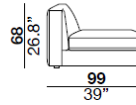

Olli

materials

- 1_cover
- 2_frame upholstered with expanded polyurethane foam in different densities from 30 to 35 kg/m³; 3 different types of foams
- 2a_back cushions upholstery is in polyurethane foam with a density: AT35 and HT35
- 2b_seat cushion upholstery is in polyurethane foam with a density of 40 kg/m³
- 3_sterilized, hypoallergenic goose-down
- 4_acrylic padding
- 5_elastic belts
- 6_frame in multilayer poplar wood
- 7_black chrome-plated metal base or chrome-plated metal base
- 8_black plastic legs

01_armless one seat

33_long-chair without arms

19_3 seats left arm

20_3 seats right arm

29_maxi sofa left arm

30_maxi sofa right arm

37_meridienne lounge (left arm)

38_meridienne lounge (right arm)