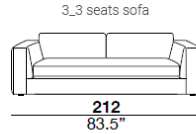

Olli

materials

- 1_cover
- 2_frame upholstered with expanded polyurethane foam in different densities from 30 to 35 kg/m³; 3 different types of foams
- 2a_back cushions upholstery is in polyurethane foam with a density: AT35 and HT35
- 2b_seat cushion upholstery is in polyurethane foam with a density of 40 kg/m³
- 3_sterilized, hypoallergenic goose-down
- 4_acrylic padding
- 5_elastic belts
- 6_frame in multilayer poplar wood
- 7_black chrome-plated metal base or chrome-plated metal base
- 8_black plastic legs

01_armless one seat

33_long-chair without arms

19_3 seats left arm

20_3 seats right arm

29_maxi sofa left arm

30_maxi sofa right arm

37_meridienne lounge (left arm)

38_meridienne lounge (right arm)

PQU_square ottoman

C75_back cushion 75x60 cm

COR_backcushion with support pad

C50_throw pillow 50x50 cm

PR_lumbar pillow