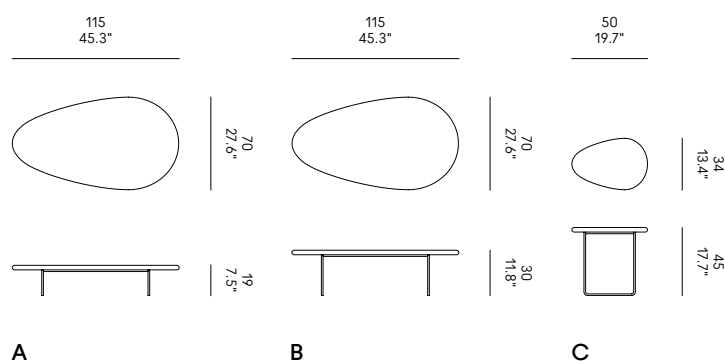

A

B

C

PIANO TOP PLATEAU TISCHPLATTE TABLERO	Rovere naturale Natural oak Chêne naturel Eiche natur Roble natural	Noce canaletto Walnut Noyer Nussbaum Nogal	Marmo Carrara Carrara Marble Marbre Carrara Marmor Carrara Màrmol Carrara	Marmo Marquina Marquina Marble Marbre Marquina Marmor Marquina Màrmol Marquina	Marmo Emperador Emperador Marble Marbre Emperador Marmor Emperador Màrmol Emperador
A [L115 H19]					
LILY	CM9561-RNRN	CM9561-NCNC	CM9564-MLCA	CM9564-MLNE	CM9564-MLEM
B [L115 H30]					
LILY	CM9560-RNRN	CM9560-NCNC	CM9565-MLCA	CM9565-MLNE	CM9565-MLEM
C [L50 H45]					
LILY	CM9568-RORN	CM9568-NCNC	CM9568-MLCA	CM9568-MLNE	CM9568-MLEM

528 [Delivery terms: EX-FACTORY ITALY]

List Price / Manufacturer's Suggested Retail Price / Recommended Retail Price
IVA esclusa / VAT and other Taxes excluded / Hors taxes / Ohne MwSt / IVA a parte