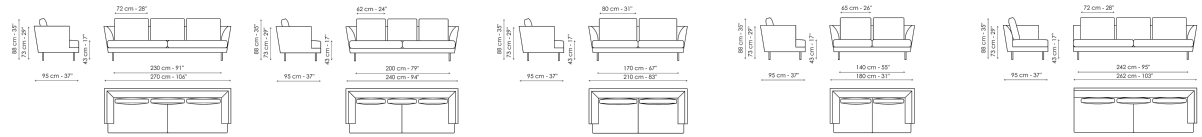

Data sheet

Sofa 270

Width: 270cm
Depth: 95cm
Height: 88cm

Sofa 240

Width: 240cm
Depth: 95cm
Height: 88cm

Sofa 210

Width: 210cm
Depth: 95cm
Height: 88cm

Sofa 180

Width: 180cm
Depth: 95cm
Height: 88cm

End section sofa 262

Width: 262cm
Depth: 95cm
Height: 88cm

End section sofa 232

Width: 232cm
Depth: 95cm
Height: 88cm

End section sofa 202

Width: 202cm
Depth: 95cm
Height: 88cm

End section sofa 172

Width: 172cm
Depth: 95cm
Height: 88cm

Corner sofa 240

Width: 240cm
Depth: 95cm
Height: 88cm

Corner sofa 210

Width: 210cm
Depth: 95cm
Height: 88cm

Meridiana

Width: 230cm
Depth: 95cm
Height: 88cm

Chaise longue

Width: 170cm
Depth: 122cm
Height: 88cm

Corner

Width: 95cm
Depth: 95cm
Height: 88cm

Armchair

Width: 112cm
Depth: 95cm
Height: 88cm

Pouf 95x95

Width: 95cm
Depth: 95cm
Height: 43cm