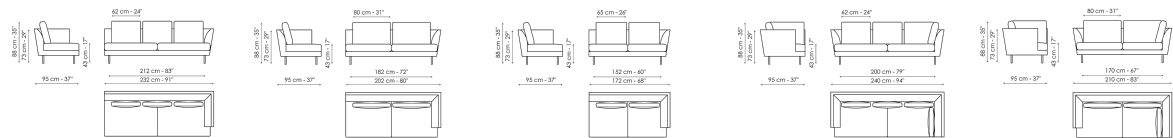

Data sheet

Sofa 270

Width: 270cm
Depth: 95cm
Height: 88cm

Sofa 240

Width: 240cm
Depth: 95cm
Height: 88cm

Sofa 210

Width: 210cm
Depth: 95cm
Height: 88cm

Sofa 180

Width: 180cm
Depth: 95cm
Height: 88cm

End section sofa 262

Width: 262cm
Depth: 95cm
Height: 88cm

End section sofa 232

Width: 232cm
Depth: 95cm
Height: 88cm

End section sofa 202

Width: 202cm
Depth: 95cm
Height: 88cm

End section sofa 172

Width: 172cm
Depth: 95cm
Height: 88cm

Corner sofa 240

Width: 240cm
Depth: 95cm
Height: 88cm

Corner sofa 210

Width: 210cm
Depth: 95cm
Height: 88cm

Meridiana

Width: 230cm
Depth: 95cm
Height: 88cm

Chaise longue

Width: 170cm
Depth: 122cm
Height: 88cm

Corner

Width: 95cm
Depth: 95cm
Height: 88cm

Armchair

Width: 112cm
Depth: 95cm
Height: 88cm

Pouf 95x95

Width: 95cm
Depth: 95cm
Height: 43cm