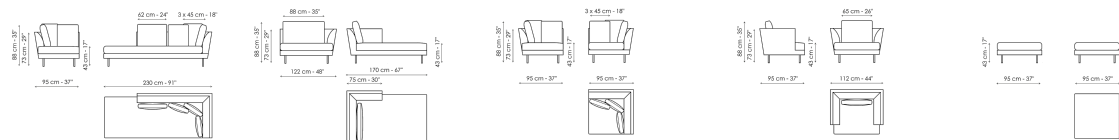

Data sheet

Sofa 270

Width: 270cm
Depth: 95cm
Height: 88cm

Sofa 240

Width: 240cm
Depth: 95cm
Height: 88cm

Sofa 210

Width: 210cm
Depth: 95cm
Height: 88cm

Sofa 180

Width: 180cm
Depth: 95cm
Height: 88cm

End section sofa 262

Width: 262cm
Depth: 95cm
Height: 88cm

End section sofa 232

Width: 232cm
Depth: 95cm
Height: 88cm

End section sofa 202

Width: 202cm
Depth: 95cm
Height: 88cm

End section sofa 172

Width: 172cm
Depth: 95cm
Height: 88cm

Corner sofa 240

Width: 240cm
Depth: 95cm
Height: 88cm

Corner sofa 210

Width: 210cm
Depth: 95cm
Height: 88cm

Meridiana

Width: 230cm
Depth: 95cm
Height: 88cm

Chaise longue

Width: 170cm
Depth: 122cm
Height: 88cm

Corner

Width: 95cm
Depth: 95cm
Height: 88cm

Armchair

Width: 112cm
Depth: 95cm
Height: 88cm

Pouf 95x95

Width: 95cm
Depth: 95cm
Height: 43cm