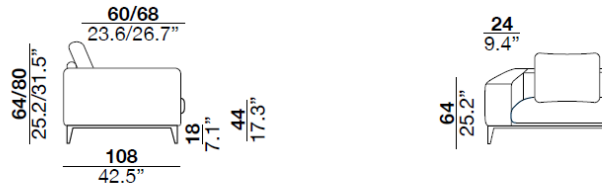

Ibiza

materials

- 1_cover
- 2_frame upholstered with expanded polyurethane foam in different densities from 30 to 110 kg/m³: 3 different types of foams
- 2a_back cushions upholstery is in hypoallergenic goose-down, the support pad is in polyurethane foam
- 2b_seat cushion upholstery is in polyurethane foam with a density of 40 kg/m³
- 3_sterilized, hypoallergenic goose-down
- 4_acrylic padding
- 5_elastic belts
- 6_metal frame
- 7_frame in multilayer poplar wood
- 8_leg in polished chrome cast die aluminium or dark brown painted aluminium

COR_backcushion with support pad
backcushion (with support pad) for 2,5 sofa

C50_throw pillow 50x50 cm

PR_lumbar pillow

PQU_square ottoman