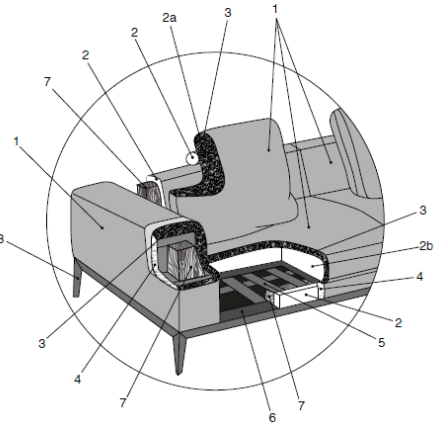

Ibiza

materials

- 1_cover
- 2_frame upholstered with expanded polyurethane foam in different densities from 30 to 110 kg/m³: 3 different types of foams
- 2a_back cushions upholstery is in hypoallergenic goose-down, the support pad is in polyurethane foam
- 2b_seat cushion upholstery is in polyurethane foam with a density of 40 kg/m³
- 3_sterilized, hypoallergenic goose-down
- 4_acrylic padding
- 5_elastic belts
- 6_metal frame
- 7_frame in multilayer poplar wood
- 8_leg in polished chrome cast die aluminium or dark brown painted aluminium

COR_backcushion with support pad
backcushion (with support pad) for 2,5 sofa

C50_throw pillow 50x50 cm

PR_lumbar pillow

PQU_square ottoman