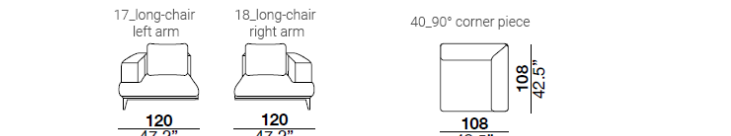

Ibiza

materials

- 1_cover
- 2_frame upholstered with expanded polyurethane foam in different densities from 30 to 110 kg/m³: 3 different types of foams
- 2a_back cushions upholstery is in hypoallergenic goose-down, the support pad is in polyurethane foam
- 2b_seat cushion upholstery is in polyurethane foam with a density of 40 kg/m³
- 3_sterilized, hypoallergenic goose-down
- 4_acrylic padding
- 5_elastic belts
- 6_metal frame
- 7_frame in multilayer poplar wood
- 8_leg in polished chrome cast die aluminium or dark brown painted aluminium

COR_backcushion with support pad
backcushion (with support pad) for 2,5 sofa

C50_throw pillow 50x50 cm

PR_lumbar pillow

PQU_square ottoman