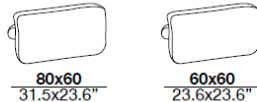

Ibiza

materials

- 1_cover
- 2_frame upholstered with expanded polyurethane foam in different densities from 30 to 110 kg/m³: 3 different types of foams
- 2a_back cushions upholstery is in hypoallergenic goose-down, the support pad is in polyurethane foam
- 2b_seat cushion upholstery is in polyurethane foam with a density of 40 kg/m³
- 3_sterilized, hypoallergenic goose-down
- 4_acrylic padding
- 5_elastic belts
- 6_metal frame
- 7_frame in multilayer poplar wood
- 8_leg in polished chrome cast die aluminium or dark brown painted aluminium

COR_backcushion with support pad
backcushion (with support pad) for 2,5 sofa

C50_throw pillow 50x50 cm

PR_lumbar pillow

PQU_square ottoman