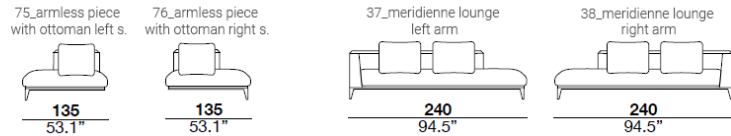

Ibiza

materials

- 1_cover
- 2_frame upholstered with expanded polyurethane foam in different densities from 30 to 110 kg/m³: 3 different types of foams
- 2a_back cushions upholstery is in hypoallergenic goose-down, the support pad is in polyurethane foam
- 2b_seat cushion upholstery is in polyurethane foam with a density of 40 kg/m³
- 3_sterilized, hypoallergenic goose-down
- 4_acrylic padding
- 5_elastic belts
- 6_metal frame
- 7_frame in multilayer poplar wood
- 8_leg in polished chrome cast die aluminium or dark brown painted aluminium

COR_backcushion with support pad
backcushion (with support pad) for 2,5 sofa

C50_throw pillow 50x50 cm

PR_lumbar pillow

PQU_square ottoman