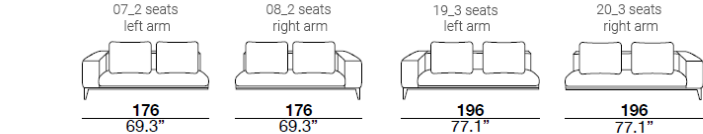

Ibiza

materials

- 1_cover
- 2_frame upholstered with expanded polyurethane foam in different densities from 30 to 110 kg/m³: 3 different types of foams
- 2a_back cushions upholstery is in hypoallergenic goose-down, the support pad is in polyurethane foam
- 2b_seat cushion upholstery is in polyurethane foam with a density of 40 kg/m³
- 3_sterilized, hypoallergenic goose-down
- 4_acrylic padding
- 5_elastic belts
- 6_metal frame
- 7_frame in multilayer poplar wood
- 8_leg in polished chrome cast die aluminium or dark brown painted aluminium

COR_backcushion with support pad
backcushion (with support pad) for 2,5 sofa

C50_throw pillow 50x50 cm

PR_lumbar pillow

PQU_square ottoman