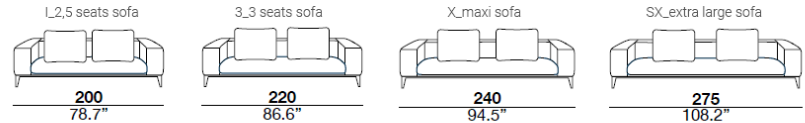

Ibiza

materials

- 1_cover
- 2_frame upholstered with expanded polyurethane foam in different densities from 30 to 110 kg/m³: 3 different types of foams
- 2a_back cushions upholstery is in hypoallergenic goose-down, the support pad is in polyurethane foam
- 2b_seat cushion upholstery is in polyurethane foam with a density of 40 kg/m³
- 3_sterilized, hypoallergenic goose-down
- 4_acrylic padding
- 5_elastic belts
- 6_metal frame
- 7_frame in multilayer poplar wood
- 8_leg in polished chrome cast die aluminium or dark brown painted aluminium

COR_backcushion with support pad
backcushion (with support pad) for 2,5 sofa

C50_throw pillow 50x50 cm

PR_lumbar pillow

PQU_square ottoman