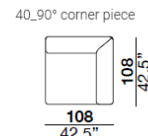

Ibiza

materials

- 1_cover
- 2_frame upholstered with expanded polyurethane foam in different densities from 30 to 110 kg/m³: 3 different types of foams
- 2a_back cushions upholstery is in hypoallergenic goose-down, the support pad is in polyurethane foam
- 2b_seat cushion upholstery is in polyurethane foam with a density of 40 kg/m³
- 3_sterilized, hypoallergenic goose-down
- 4_acrylic padding
- 5_elastic belts
- 6_metal frame
- 7_frame in multilayer poplar wood
- 8_leg in polished chrome cast die aluminium or dark brown painted aluminium

COR_backcushion with support pad
backcushion (with support pad) for 2,5 sofa

C50_throw pillow 50x50 cm

PR_lumbar pillow

PQU_square ottoman