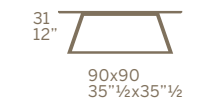

Production: 2008

Materiali / Materials
Legno di faggio massello.
Solid beech wood.

Kite dining

KIS201

PRW-GDMC

Kite lounge

KIL201

KIW-LSBW