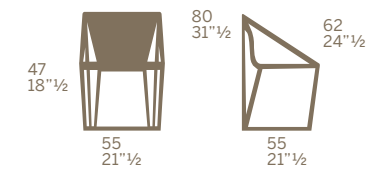

Kite dining

KIS201

PRW-GDMC