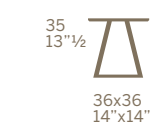

Struttura

Struttura in legno massello di faggio.

Verniciatura

Verniciatura a basso impatto ambientale. Il colore del legno può essere scelto dalla cartella tinte. Finiture speciali su richiesta.

Imbottitura

Il molleggio del sedile è ottenuto con cinghie elastiche. Imbottitura con poliuretano a densità variabile. Tessuto o pelle selezionabili dalla nostra cartella tessuti oppure forniti dal cliente.

Structure

Structure in solid beech wood.

Paint

Paint with low environmental impact. The colour of the wood may be selected from our colour chart. Special finishes available upon request.

Upholstery

The seat has springs made with elastic webbing. The padding is in polyurethane foam with variable density. Fabric or leather may be selected from our fabric samples or supplied by the customer.

Production: 2008

Materiali / Materials
Legno di faggio massello.
Solid beech wood.

Kite dining

KIS201

PRW-GDMC

Kite lounge

KIL201

KIW-LSBW

KIW-SSCW

KIW-SSDW