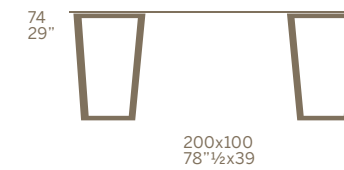

Production: 2008

Materiali / Materials
Legno di faggio massello.
Solid beech wood.

Kite dining

KIS201

PRW-GDMC

Kite lounge

KIL201

KIW-LSBW