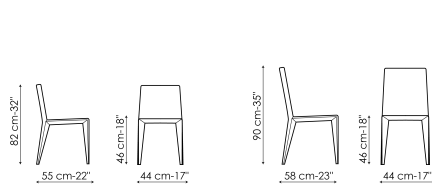

following versions, for a functional and aesthetically consistent result: with a higher backrest for increased comfort (Filly up) with a wider and more generous seat (Filly large), with a high backrest and large seat (Filly large up), with armrests (Miss Filly and Miss Filly up) or in the stool version (Filly too and Filly up too). In this way, it is possible choose the model that best suits individual needs without giving up the unmistakable style of Filly.

Data sheet

Filly large
 Width: 50cm
 Depth: 55cm
 Height: 82cm

Filly

Width: 44cm
 Depth: 55cm
 Height: 82cm

Filly up

Width: 44cm
 Depth: 58cm
 Height: 90cm

Filly large up

Width: 50cm
 Depth: 55cm
 Height: 90cm

Miss Filly

Width: 57cm
 Depth: 55cm
 Height: 82cm

Miss Filly up

Width: 57cm
 Depth: 55cm
 Height: 90cm

Cover

Leather

Leather Capri
L08

Leather Capri
L26