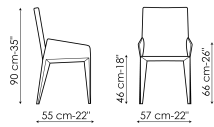

following versions, for a functional and aesthetically consistent result: with a higher backrest for increased comfort (Filly up) with a wider and more generous seat (Filly large), with a high backrest and large seat (Filly large up), with armrests (Miss Filly and Miss Filly up) or in the stool version (Filly too and Filly up too). In this way, it is possible choose the model that best suits individual needs without giving up the unmistakable style of Filly.

Data sheet

Filly large
 Width: 50cm
 Depth: 55cm
 Height: 82cm

Filly

Width: 44cm
 Depth: 55cm
 Height: 82cm

Filly up

Width: 44cm
 Depth: 58cm
 Height: 90cm

Filly large up

Width: 50cm
 Depth: 55cm
 Height: 90cm

Miss Filly

Width: 57cm
 Depth: 55cm
 Height: 82cm

Miss Filly up

Width: 57cm
 Depth: 55cm
 Height: 90cm

Cover

Leather

Leather Capri
L08

Leather Capri
L26