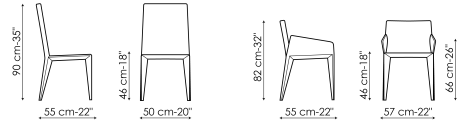

following versions, for a functional and aesthetically consistent result: with a higher backrest for increased comfort (Filly up) with a wider and more generous seat (Filly large), with a high backrest and large seat (Filly large up), with armrests (Miss Filly and Miss Filly up) or in the stool version (Filly too and Filly up too). In this way, it is possible choose the model that best suits individual needs without giving up the unmistakable style of Filly.

Data sheet

Filly large
 Width: 50cm
 Depth: 55cm
 Height: 82cm

Filly

Width: 44cm
 Depth: 55cm
 Height: 82cm

Filly up

Width: 44cm
 Depth: 58cm
 Height: 90cm

Filly large up

Width: 50cm
 Depth: 55cm
 Height: 90cm

Miss Filly

Width: 57cm
 Depth: 55cm
 Height: 82cm

Miss Filly up

Width: 57cm
 Depth: 55cm
 Height: 90cm

Cover

Leather

Leather Capri
L08

Leather Capri
L26