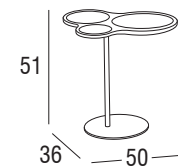

Design: **Santiago Sevillano**
Product: **Sidetable**
Sizes: **cm 50x36x51h (19"x14"x20"h)**

FEATURES

Frame: 304 steel base, fibreglass top
Polyester powder coating.

Feet: Polyethylene

Finishings: White, Terra

Net weight unit 6

Gross weight 7,5

Units per package 1

Packages sizes frame cm 54x40x54h

Packages volume m³ 0,12

Stackable NO

FINISHINGS

UV, marine environment