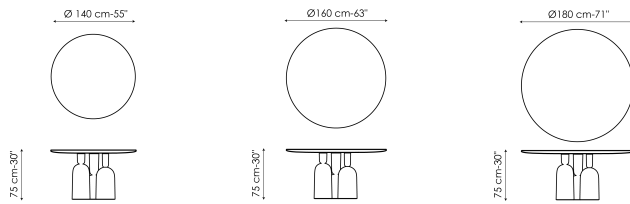

Data sheet

Width: 200cm
Depth: 108cm
Height: 75cm

Width: 250cm
Depth: 112cm
Height: 75cm

Width: 280cm
Depth: 115cm
Height: 75cm

Width: 300cm
Depth: 120cm
Height: 75cm

Width: 300cm
Depth: 140cm
Height: 75cm

Width: 140cm
Depth: 140cm
Height: 75cm

Width: 160cm
Depth: 160cm
Height: 75cm

Width: 180cm
Depth: 180cm
Height: 75cm

Barrel-shaped top

Wood

Veneered wood

Walnut Canaletto

Solid wood