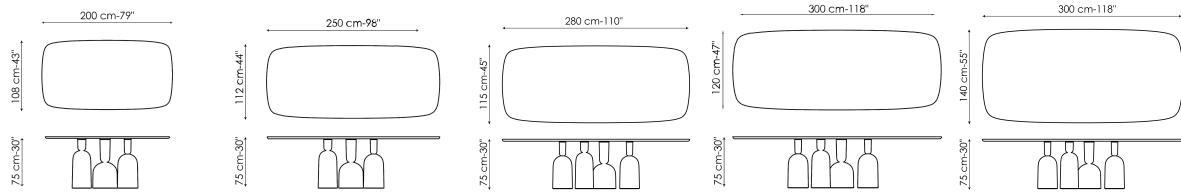

that it reflects. Flexible lines and careful formal research create a table intended to bring people and ideas together. The base of the Cop table is in painted metal, in a single colour or a combination of different hues, or in burnished, matt brass or matt copper finishes. The fixed top is offered in wood, or ceramic, or marble and can be round or with rounded edges.

Data sheet

Width: 200cm
Depth: 108cm
Height: 75cm

Width: 250cm
Depth: 112cm
Height: 75cm

Width: 280cm
Depth: 115cm
Height: 75cm

Width: 300cm
Depth: 120cm
Height: 75cm

Width: 300cm
Depth: 140cm
Height: 75cm

Width: 140cm
Depth: 140cm
Height: 75cm

Width: 160cm
Depth: 160cm
Height: 75cm

Width: 180cm
Depth: 180cm
Height: 75cm

Barrel-shaped top

Wood

Veneered wood

Walnut Canaletto

Solid wood