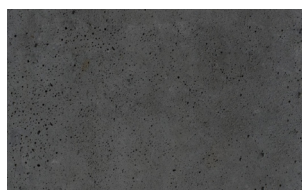

The Onda Console with marble top is the contemporary console defined by soft and sinuous shapes that will bring elegance to any setting. Designed by Ollen Pal, this design element is perfect for the entrance wall and features a structure with a painted metal base that supports the marble top with oblique edges, while the black lacquered sub-top of 20mm thickness is coupled with marble of the same thickness. The enveloping lines of the design console create an important base, contracting in an embrace and offering visual configurations that change depending on the angles. Also available in ceramic or crystal.

NC - Noce Canaletto /
Canaletto Walnut

FNR - Frassino Nero /
Black Ash

FTM - Frassino Testa di
Moro / Dark Brown Ash

* I piani in legno impiallacciato sono disponibili solo su Magi Console Extendable. / Veneered wood top is available only on Magi Console Extendable.

Ceramica / Ceramic

CM1 - Calacatta Gold luc. /
Glossy Calacatta Gold

CM7 - Calacatta Gold
opaco / *Matt Calacatta Gold*

CM2 - Statuario lucido /
Glossy Statuario

CM3 - Portoro opaco /
Matt Portoro

CM4 - Alabastro lucido /
Glossy Alabastro

CM5 - Onice lucido /
Glossy Onice

CM6 - Sahara Noir lucido /
Glossy Sahara Noir

CM8 - Avorio / *Avorio*

CM9 - Ardesia / *Ardesia*

* I piani in ceramica sono disponibili su tutte le consolle, esclusa Magi Console Extendable. / *Ceramic top are available for all consoles, except for Magi Console Extendable.*