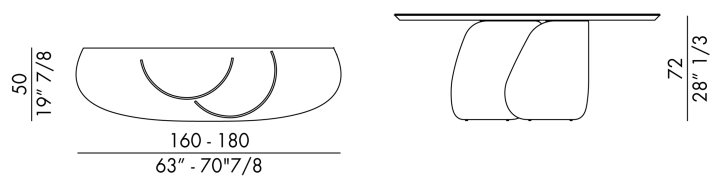

Informazioni tecniche / *Technical informations*

Descrizione tecnica / *Technical description*

Consolle con base in metallo verniciato e piano sagomato in marmo lucido con bordi obliqui. Sottopiano laccato nero spessore 20mm, accoppiato con marmo spessore 20mm.

Console table with painted metal base and glossy marble top. 20 mm thick black lacquered lower plate, coupled with 20 mm thick marble.

Dimensioni / *Dimensions*