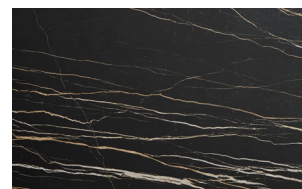

The Onda Console with marble top is the contemporary console defined by soft and sinuous shapes that will bring elegance to any setting. Designed by Ollen Pal, this design element is perfect for the entrance wall and features a structure with a painted metal base that supports the marble top with oblique edges, while the black lacquered sub-top of 20mm thickness is coupled with marble of the same thickness. The enveloping lines of the design console create an important base, contracting in an embrace and offering visual configurations that change depending on the angles. Also available in ceramic or crystal.

NC - Noce Canaletto /
Canaletto Walnut

FNR - Frassino Nero /
Black Ash

FTM - Frassino Testa di
Moro / Dark Brown Ash

* I piani in legno impiallacciato sono disponibili solo su Magi Console Extendable. / Veneered wood top is available only on Magi Console Extendable.

Ceramica / Ceramic

CM1 - Calacatta Gold luc. /
Glossy Calacatta Gold

CM7 - Calacatta Gold
opaco / *Matt Calacatta Gold*

CM2 - Statuario lucido /
Glossy Statuario

CM3 - Portoro opaco /
Matt Portoro

CM4 - Alabastro lucido /
Glossy Alabastro

CM5 - Onice lucido /
Glossy Onice

CM6 - Sahara Noir lucido /
Glossy Sahara Noir

CM8 - Avorio / *Avorio*

CM9 - Ardesia / *Ardesia*

* I piani in ceramica sono disponibili su tutte le consolle, esclusa Magi Console Extendable. / *Ceramic top are available for all consoles, except for Magi Console Extendable.*