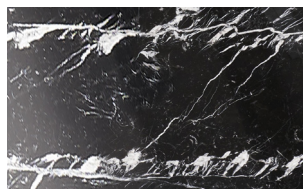

The Onda Console with marble top is the contemporary console defined by soft and sinuous shapes that will bring elegance to any setting. Designed by Ollen Pal, this design element is perfect for the entrance wall and features a structure with a painted metal base that supports the marble top with oblique edges, while the black lacquered sub-top of 20mm thickness is coupled with marble of the same thickness. The enveloping lines of the design console create an important base, contracting in an embrace and offering visual configurations that change depending on the angles. Also available in ceramic or crystal.

CM5 - Onice lucido /
Glossy Onice

CM6 - Sahara Noir lucido /
Glossy Sahara Noir

CM8 - Avorio / *Avorio*

CM9 - Ardesia / *Ardesia*

* I piani in ceramica sono disponibili su tutte le consolle, esclusa Magi Console Extendable. / *Ceramic top are available for all consoles, except for Magi Console Extendable.*

Marmo / Marble *

M01 - Carrara lucido /
Glossy Carrara

M02 - Nero Marquina luc. /
Glossy Nero Marquina

M03 - Emperador lucido /
Glossy Emperador

M04 - Verde Alpi lucido /
Glossy Verde Alpi

* I piani in marmo sono disponibili su tutte le consolle, esclusa Magi Console Extendable. / *Marble top are available for all consoles, except for Magi Console Extendable.*