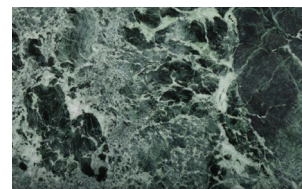

The Onda Console with marble top is the contemporary console defined by soft and sinuous shapes that will bring elegance to any setting. Designed by Ollen Pal, this design element is perfect for the entrance wall and features a structure with a painted metal base that supports the marble top with oblique edges, while the black lacquered sub-top of 20mm thickness is coupled with marble of the same thickness. The enveloping lines of the design console create an important base, contracting in an embrace and offering visual configurations that change depending on the angles. Also available in ceramic or crystal.

CM5 - Onice lucido /
Glossy Onice

CM6 - Sahara Noir lucido /
Glossy Sahara Noir

CM8 - Avorio / *Avorio*

CM9 - Ardesia / *Ardesia*

* I piani in ceramica sono disponibili su tutte le consolle, esclusa Magi Console Extendable. / *Ceramic top are available for all consoles, except for Magi Console Extendable.*

Marmo / Marble *

M01 - Carrara lucido /
Glossy Carrara

M02 - Nero Marquina luc. /
Glossy Nero Marquina

M03 - Emperador lucido /
Glossy Emperador

M04 - Verde Alpi lucido /
Glossy Verde Alpi

* I piani in marmo sono disponibili su tutte le consolle, esclusa Magi Console Extendable. / *Marble top are available for all consoles, except for Magi Console Extendable.*