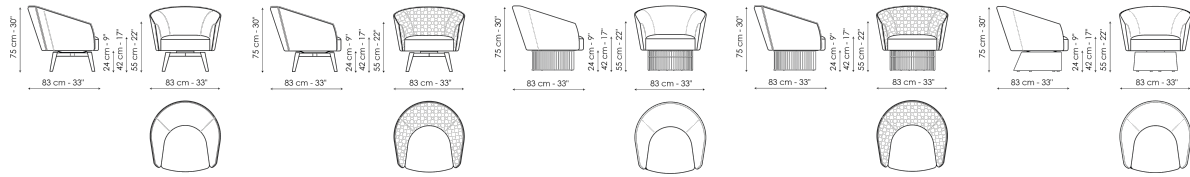

BONALDO

Bruno

Bruno is an armchair with a line which features sobriety, but is reminiscent of design tradition. The generous padding and curved shapes make its image pleasantly soft. The aesthetic appeal is accentuated by the edge of armrests and backrest which, in a single line, allows for a singular game of

Data sheet

Bruno - feet

Width: 83cm

Depth: 83cm

Height: 75cm

Bruno ego - feet

Width: 83cm

Depth: 83cm

Height: 75cm

Bruno - base

Width: 83cm

Depth: 83cm

Height: 75cm

Bruno ego - base

Width: 83cm

Depth: 83cm

Height: 75cm

Bruno - covered base

Width: 83cm

Depth: 83cm

Height: 75cm

Bruno ego - covered base

Width: 83cm

Depth: 83cm