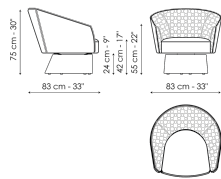

Data sheet

Bruno - feet

Width: 83cm

Depth: 83cm

Height: 75cm

Bruno ego - feet

Width: 83cm

Depth: 83cm

Height: 75cm

Bruno - base

Width: 83cm

Depth: 83cm

Height: 75cm

Bruno ego - base

Width: 83cm

Depth: 83cm

Height: 75cm

Bruno - covered base

Width: 83cm

Depth: 83cm

Height: 75cm

Bruno ego - covered base

Width: 83cm

Depth: 83cm