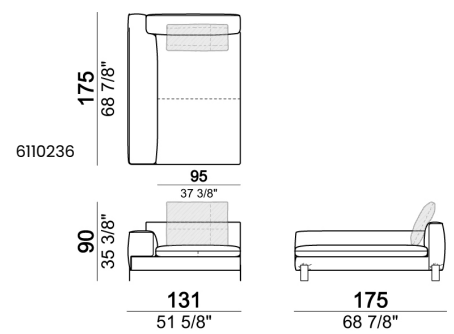

Sofa SLIM

Sofa LARGE

Sofa / corner sofa

Right or left unit / corner unit

Right or left unit LARGE

Unit LARGE with right or left back.

Right or left unit / corner unit with right or left pouf

Unit LARGE with right or left pouf

Central unit

Central unit with right or left pouf

Chaise-longue LARGE with right or left long arm

Dormeuse

Pouf

Back cushion

Composition "A" (left unit 204 cm + dormeuse 95x160 cm + right unit LARGE 234 cm + 4 back cushions 70 cm + 1 back cushion 90 cm)

Composition "B" (dormeuse 95x160 cm + right unit LARGE 234 cm + 2 back cushions 70 cm + 1 back cushion 90 cm)

Composition "D" (left unit LARGE 184 cm + chaise longue LARGE with right long arm 131x160 cm + 1 back cushion 110 cm + 1 back cushion 70 cm)

Composition "I" (right unit 204 cm +
dormeuse 95x160 cm + 3 back cushions 70
cm)

Composition "G" (left corner sofa 278 cm
+ left unit 204 cm + 3 back cushions 70 cm
+ 1 back cushion 90 cm)

Composition "L" (left unit 204 cm + right
unit LARGE 184 cm + 2 back cushions 70
cm + 1 back cushion 110 cm).