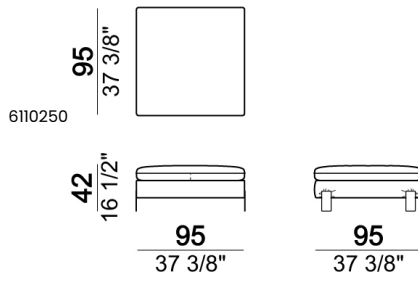

SPRINGING: elastic belts.

SEAT HEIGHT: 42 cm - 45 cm with feet h. 15 cm.

ARM HEIGHT: 57 cm (LARGE); 67 cm (SLIM).

FEET: metal, finishes: black nickel or titanium, or micaceous brown or oxy grey varnished, h.12 cm. **On request feet can be supplied 3 cm higher with an extra charge.**

Central unit

Central unit with right or left pouf

Chaise-longue LARGE with right or left long arm

Dormeuse

Pouf

Back cushion

Composition "A" (left unit 204 cm + dormeuse 95x160 cm + right unit LARGE 234 cm + 4 back cushions 70 cm + 1 back cushion 90 cm)

Composition "B" (dormeuse 95x160 cm + right unit LARGE 234 cm + 2 back cushions 70 cm + 1 back cushion 90 cm)

Composition "D" (left unit LARGE 184 cm + chaise longue LARGE with right long arm 131x160 cm + 1 back cushion 110 cm + 1 back cushion 70 cm)

Composition "I" (right unit 204 cm +
dormeuse 95x160 cm + 3 back cushions 70
cm)

Composition "G" (left corner sofa 278 cm
+ left unit 204 cm + 3 back cushions 70 cm
+ 1 back cushion 90 cm)

Composition "L" (left unit 204 cm + right
unit LARGE 184 cm + 2 back cushions 70
cm + 1 back cushion 110 cm).