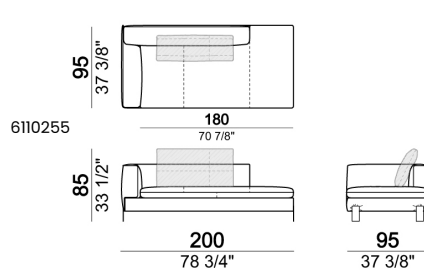

Sofa SLIM

Sofa LARGE

Sofa / corner sofa

Right or left unit / corner unit

Right or left unit LARGE

Unit LARGE with right or left back.

Right or left unit / corner unit with right or left pouf

Unit LARGE with right or left pouf

Central unit

Central unit with right or left pouf

Chaise-longue LARGE with right or left long arm

Dormeuse

Pouf

Back cushion

Composition "A" (left unit 204 cm + dormeuse 95x160 cm + right unit LARGE 234 cm + 4 back cushions 70 cm + 1 back cushion 90 cm)

Composition "B" (dormeuse 95x160 cm + right unit LARGE 234 cm + 2 back cushions 70 cm + 1 back cushion 90 cm)

Composition "D" (left unit LARGE 184 cm + chaise longue LARGE with right long arm 131x160 cm + 1 back cushion 110 cm + 1 back cushion 70 cm)

Composition "I" (right unit 204 cm +
dormeuse 95x160 cm + 3 back cushions 70
cm)

Composition "G" (left corner sofa 278 cm
+ left unit 204 cm + 3 back cushions 70 cm
+ 1 back cushion 90 cm)

Composition "L" (left unit 204 cm + right
unit LARGE 184 cm + 2 back cushions 70
cm + 1 back cushion 110 cm).