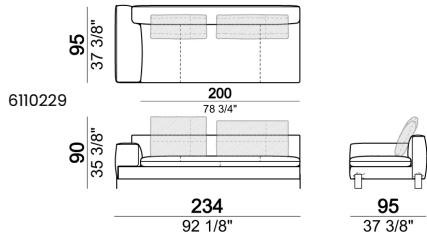

SPRINGING: elastic belts.

SEAT HEIGHT: 42 cm - 45 cm with feet h. 15 cm.

ARM HEIGHT: 57 cm (LARGE); 67 cm (SLIM).

FEET: metal, finishes: black nickel or titanium, or micaceous brown or oxy grey varnished, h.12 cm. **On request feet can be supplied 3 cm higher with an extra charge.**

Sofa SLIM

Sofa LARGE

Sofa / corner sofa

Right or left unit / corner unit

Right or left unit LARGE

Unit LARGE with right or left back.

Right or left unit / corner unit with right or left pouf

Unit LARGE with right or left pouf

Composition "B" (dormeuse 95x160 cm + right unit LARGE 234 cm + 2 back cushions 70 cm + 1 back cushion 90 cm)

Composition "D" (left unit LARGE 184 cm + chaise longue LARGE with right long arm 131x160 cm + 1 back cushion 110 cm + 1 back cushion 70 cm)

Composition "I" (right unit 204 cm +
dormeuse 95x160 cm + 3 back cushions 70
cm)

Composition "G" (left corner sofa 278 cm
+ left unit 204 cm + 3 back cushions 70 cm
+ 1 back cushion 90 cm)

Composition "L" (left unit 204 cm + right
unit LARGE 184 cm + 2 back cushions 70
cm + 1 back cushion 110 cm).