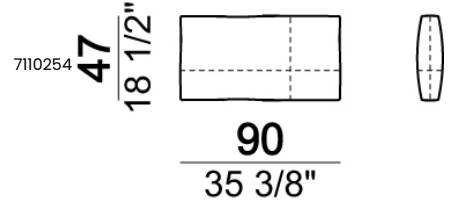

Central unit

Central unit with right or left pouf

Chaise-longue LARGE with right or left long arm

Dormeuse

Pouf

Back cushion

Composition "A" (left unit 204 cm + dormeuse 95x160 cm + right unit LARGE 234 cm + 4 back cushions 70 cm + 1 back cushion 90 cm)

Composition "B" (dormeuse 95x160 cm + right unit LARGE 234 cm + 2 back cushions 70 cm + 1 back cushion 90 cm)

Composition "D" (left unit LARGE 184 cm + chaise longue LARGE with right long arm 131x160 cm + 1 back cushion 110 cm + 1 back cushion 70 cm)

Composition "I" (right unit 204 cm +
dormeuse 95x160 cm + 3 back cushions 70
cm)

Composition "G" (left corner sofa 278 cm
+ left unit 204 cm + 3 back cushions 70 cm
+ 1 back cushion 90 cm)

Composition "L" (left unit 204 cm + right
unit LARGE 184 cm + 2 back cushions 70
cm + 1 back cushion 110 cm).

Composition "E" (left unit 204 + chaise
longue LARGE with right long arm
131x175 cm + 3 back cushions 70 cm)

Composition "H" (left unit LARGE 184
cm + right corner unit 174 cm + central
unit 180 cm with right pouf + 2 back
cushions 110 cm + 1 back cushion 90 cm)