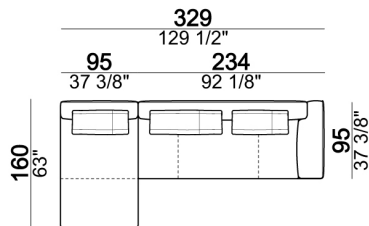

Central unit

Central unit with right or left pouf

Chaise-longue LARGE with right or left long arm

Dormeuse

Pouf

Back cushion

Composition "A" (left unit 204 cm + dormeuse 95x160 cm + right unit LARGE 234 cm + 4 back cushions 70 cm + 1 back cushion 90 cm)

Composition "B" (dormeuse 95x160 cm + right unit LARGE 234 cm + 2 back cushions 70 cm + 1 back cushion 90 cm)

Composition "D" (left unit LARGE 184 cm + chaise longue LARGE with right long arm 131x160 cm + 1 back cushion 110 cm + 1 back cushion 70 cm)

Composition "I" (right unit 204 cm +
dormeuse 95x160 cm + 3 back cushions 70
cm)

Composition "G" (left corner sofa 278 cm
+ left unit 204 cm + 3 back cushions 70 cm
+ 1 back cushion 90 cm)

Composition "L" (left unit 204 cm + right
unit LARGE 184 cm + 2 back cushions 70
cm + 1 back cushion 110 cm).

Composition "E" (left unit 204 + chaise
longue LARGE with right long arm
131x175 cm + 3 back cushions 70 cm)

Composition "H" (left unit LARGE 184
cm + right corner unit 174 cm + central
unit 180 cm with right pouf + 2 back
cushions 110 cm + 1 back cushion 90 cm)