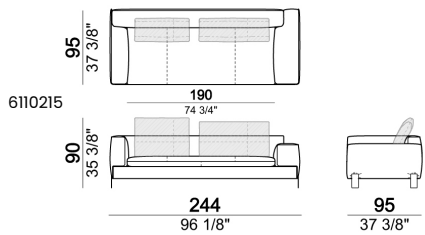

SPRINGING: elastic belts.

SEAT HEIGHT: 42 cm - 45 cm with feet h. 15 cm.

ARM HEIGHT: 57 cm (LARGE); 67 cm (SLIM).

FEET: metal, finishes: black nickel or titanium, or micaceous brown or oxy grey varnished, h.12 cm. **On request feet can be supplied 3 cm higher with an extra charge.**

ATTENTION: Back cushions are not included in the prices but they are required. The dimensions indicated are just a suggestion, they can be changed according to the client's taste.

Sofa / corner sofa SLIM

Sofa SLIM

Sofa LARGE

Sofa / corner sofa

Right or left unit / corner unit

Right or left unit LARGE

Unit LARGE with right or left back.

Right or left unit / corner unit with right or left pouf

Unit LARGE with right or left pouf

Composition "I" (right unit 204 cm +
dormeuse 95x160 cm + 3 back cushions 70
cm)

Composition "G" (left corner sofa 278 cm
+ left unit 204 cm + 3 back cushions 70 cm
+ 1 back cushion 90 cm)

Composition "L" (left unit 204 cm + right
unit LARGE 184 cm + 2 back cushions 70
cm + 1 back cushion 110 cm).