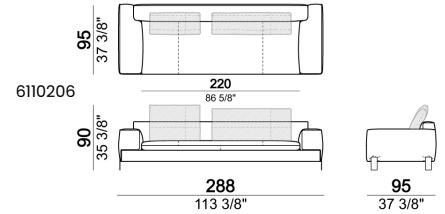

SPRINGING: elastic belts.

SEAT HEIGHT: 42 cm - 45 cm with feet h. 15 cm.

ARM HEIGHT: 57 cm (LARGE); 67 cm (SLIM).

FEET: metal, finishes: black nickel or titanium, or micaceous brown or oxy grey varnished, h.12 cm. **On request feet can be supplied 3 cm higher with an extra charge.**

ATTENTION: Back cushions are not included in the prices but they are required. The dimensions indicated are just a suggestion, they can be changed according to the client's taste.

Sofa / corner sofa SLIM

Sofa SLIM

Sofa LARGE

Sofa / corner sofa

Right or left unit / corner unit

Right or left unit LARGE

Unit LARGE with right or left back.

Right or left unit / corner unit with right or left pouf

Unit LARGE with right or left pouf

Composition "I" (right unit 204 cm +
dormeuse 95x160 cm + 3 back cushions 70
cm)

Composition "G" (left corner sofa 278 cm
+ left unit 204 cm + 3 back cushions 70 cm
+ 1 back cushion 90 cm)

Composition "L" (left unit 204 cm + right
unit LARGE 184 cm + 2 back cushions 70
cm + 1 back cushion 110 cm).