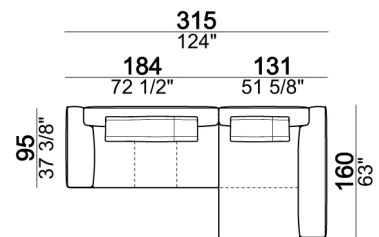

Central unit

Central unit with right or left pouf

Chaise-longue LARGE with right or left long arm

Dormeuse

Pouf

Back cushion

Composition "A" (left unit 204 cm + dormeuse 95x160 cm + right unit LARGE 234 cm + 4 back cushions 70 cm + 1 back cushion 90 cm)

Composition "B" (dormeuse 95x160 cm + right unit LARGE 234 cm + 2 back cushions 70 cm + 1 back cushion 90 cm)

Composition "D" (left unit LARGE 184 cm + chaise longue LARGE with right long arm 131x160 cm + 1 back cushion 110 cm + 1 back cushion 70 cm)

Composition "I" (right unit 204 cm +
dormeuse 95x160 cm + 3 back cushions 70
cm)

Composition "G" (left corner sofa 278 cm
+ left unit 204 cm + 3 back cushions 70 cm
+ 1 back cushion 90 cm)

Composition "L" (left unit 204 cm + right
unit LARGE 184 cm + 2 back cushions 70
cm + 1 back cushion 110 cm).

Composition "E" (left unit 204 + chaise
longue LARGE with right long arm
131x175 cm + 3 back cushions 70 cm)

Composition "H" (left unit LARGE 184
cm + right corner unit 174 cm + central
unit 180 cm with right pouf + 2 back
cushions 110 cm + 1 back cushion 90 cm)