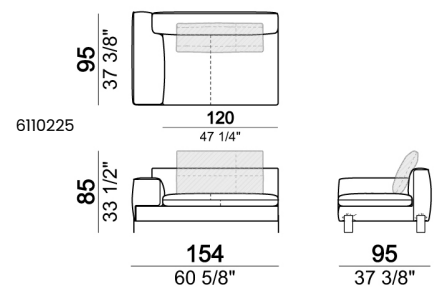

Sofa SLIM

Sofa LARGE

Sofa / corner sofa

Right or left unit / corner unit

Right or left unit LARGE

Unit LARGE with right or left back.

Right or left unit / corner unit with right or left pouf

Unit LARGE with right or left pouf

Central unit

Central unit with right or left pouf

Chaise-longue LARGE with right or left long arm

Dormeuse

Pouf

Back cushion

Composition "A" (left unit 204 cm + dormeuse 95x160 cm + right unit LARGE 234 cm + 4 back cushions 70 cm + 1 back cushion 90 cm)

Composition "B" (dormeuse 95x160 cm + right unit LARGE 234 cm + 2 back cushions 70 cm + 1 back cushion 90 cm)

Composition "D" (left unit LARGE 184 cm + chaise longue LARGE with right long arm 131x160 cm + 1 back cushion 110 cm + 1 back cushion 70 cm)

Composition "I" (right unit 204 cm +
dormeuse 95x160 cm + 3 back cushions 70
cm)

Composition "G" (left corner sofa 278 cm
+ left unit 204 cm + 3 back cushions 70 cm
+ 1 back cushion 90 cm)

Composition "L" (left unit 204 cm + right
unit LARGE 184 cm + 2 back cushions 70
cm + 1 back cushion 110 cm).