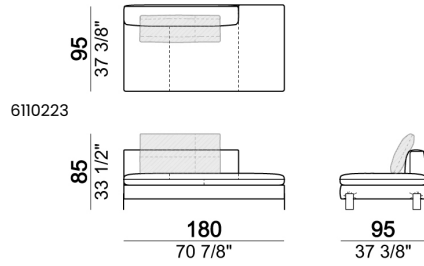

Central unit with right or left pouf