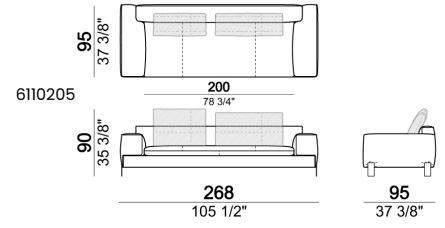

SPRINGING: elastic belts.

SEAT HEIGHT: 42 cm - 45 cm with feet h. 15 cm.

ARM HEIGHT: 57 cm (LARGE); 67 cm (SLIM).

FEET: metal, finishes: black nickel or titanium, or micaceous brown or oxy grey varnished, h.12 cm. **On request feet can be supplied 3 cm higher with an extra charge.**

ATTENTION: Back cushions are not included in the prices but they are required. The dimensions indicated are just a suggestion, they can be changed according to the client's taste.

Sofa / corner sofa SLIM

Sofa SLIM

Sofa LARGE

Sofa / corner sofa

Right or left unit / corner unit

Right or left unit LARGE

Unit LARGE with right or left back.

Right or left unit / corner unit with right or left pouf

Unit LARGE with right or left pouf

Composition "I" (right unit 204 cm +
dormeuse 95x160 cm + 3 back cushions 70
cm)

Composition "G" (left corner sofa 278 cm
+ left unit 204 cm + 3 back cushions 70 cm
+ 1 back cushion 90 cm)

Composition "L" (left unit 204 cm + right
unit LARGE 184 cm + 2 back cushions 70
cm + 1 back cushion 110 cm).