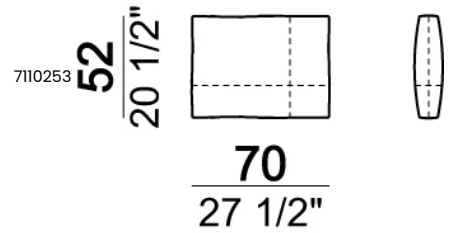

Central unit

Central unit with right or left pouf

Chaise-longue LARGE with right or left long arm

Dormeuse

Pouf

Back cushion

Composition "A" (left unit 204 cm + dormeuse 95x160 cm + right unit LARGE 234 cm + 4 back cushions 70 cm + 1 back cushion 90 cm)

Composition "B" (dormeuse 95x160 cm + right unit LARGE 234 cm + 2 back cushions 70 cm + 1 back cushion 90 cm)

Composition "D" (left unit LARGE 184 cm + chaise longue LARGE with right long arm 131x160 cm + 1 back cushion 110 cm + 1 back cushion 70 cm)

Composition "I" (right unit 204 cm +
dormeuse 95x160 cm + 3 back cushions 70
cm)

Composition "G" (left corner sofa 278 cm
+ left unit 204 cm + 3 back cushions 70 cm
+ 1 back cushion 90 cm)

Composition "L" (left unit 204 cm + right
unit LARGE 184 cm + 2 back cushions 70
cm + 1 back cushion 110 cm).

Composition "E" (left unit 204 + chaise
longue LARGE with right long arm
131x175 cm + 3 back cushions 70 cm)

Composition "H" (left unit LARGE 184
cm + right corner unit 174 cm + central
unit 180 cm with right pouf + 2 back
cushions 110 cm + 1 back cushion 90 cm)