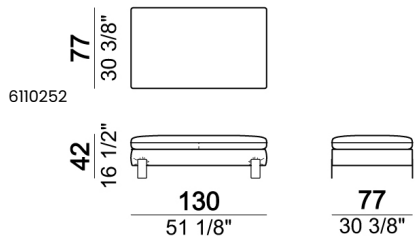

SPRINGING: elastic belts.

SEAT HEIGHT: 42 cm - 45 cm with feet h. 15 cm.

ARM HEIGHT: 57 cm (LARGE); 67 cm (SLIM).

FEET: metal, finishes: black nickel or titanium, or micaceous brown or oxy grey varnished, h.12 cm. **On request feet can be supplied 3 cm higher with an extra charge.**

Central unit

Central unit with right or left pouf

Chaise-longue LARGE with right or left long arm

Dormeuse

Pouf

Back cushion

Composition "A" (left unit 204 cm + dormeuse 95x160 cm + right unit LARGE 234 cm + 4 back cushions 70 cm + 1 back cushion 90 cm)

Composition "B" (dormeuse 95x160 cm + right unit LARGE 234 cm + 2 back cushions 70 cm + 1 back cushion 90 cm)

Composition "D" (left unit LARGE 184 cm + chaise longue LARGE with right long arm 131x160 cm + 1 back cushion 110 cm + 1 back cushion 70 cm)

Composition "I" (right unit 204 cm +
dormeuse 95x160 cm + 3 back cushions 70
cm)

Composition "G" (left corner sofa 278 cm
+ left unit 204 cm + 3 back cushions 70 cm
+ 1 back cushion 90 cm)

Composition "L" (left unit 204 cm + right
unit LARGE 184 cm + 2 back cushions 70
cm + 1 back cushion 110 cm).