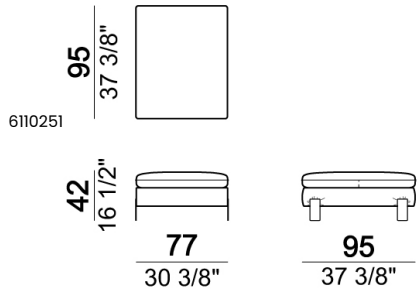

Central unit

Central unit with right or left pouf

Chaise-longue LARGE with right or left long arm

Dormeuse

Pouf

Back cushion

Composition "A" (left unit 204 cm + dormeuse 95x160 cm + right unit LARGE 234 cm + 4 back cushions 70 cm + 1 back cushion 90 cm)

Composition "B" (dormeuse 95x160 cm + right unit LARGE 234 cm + 2 back cushions 70 cm + 1 back cushion 90 cm)

Composition "D" (left unit LARGE 184 cm + chaise longue LARGE with right long arm 131x160 cm + 1 back cushion 110 cm + 1 back cushion 70 cm)

Composition "I" (right unit 204 cm +
dormeuse 95x160 cm + 3 back cushions 70
cm)

Composition "G" (left corner sofa 278 cm
+ left unit 204 cm + 3 back cushions 70 cm
+ 1 back cushion 90 cm)

Composition "L" (left unit 204 cm + right
unit LARGE 184 cm + 2 back cushions 70
cm + 1 back cushion 110 cm).

Composition "E" (left unit 204 + chaise
longue LARGE with right long arm
131x175 cm + 3 back cushions 70 cm)

Composition "H" (left unit LARGE 184
cm + right corner unit 174 cm + central
unit 180 cm with right pouf + 2 back
cushions 110 cm + 1 back cushion 90 cm)