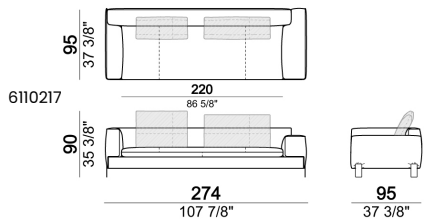

SPRINGING: elastic belts.

SEAT HEIGHT: 42 cm - 45 cm with feet h. 15 cm.

ARM HEIGHT: 57 cm (LARGE); 67 cm (SLIM).

FEET: metal, finishes: black nickel or titanium, or micaceous brown or oxy grey varnished, h.12 cm. **On request feet can be supplied 3 cm higher with an extra charge.**

ATTENTION: Back cushions are not included in the prices but they are required. The dimensions indicated are just a suggestion, they can be changed according to the client's taste.

Sofa / corner sofa SLIM

Sofa SLIM

Sofa LARGE

Sofa / corner sofa

Right or left unit / corner unit

Right or left unit LARGE

Unit LARGE with right or left back.

Right or left unit / corner unit with right or left pouf

Unit LARGE with right or left pouf

Composition "I" (right unit 204 cm +
dormeuse 95x160 cm + 3 back cushions 70
cm)

Composition "G" (left corner sofa 278 cm
+ left unit 204 cm + 3 back cushions 70 cm
+ 1 back cushion 90 cm)

Composition "L" (left unit 204 cm + right
unit LARGE 184 cm + 2 back cushions 70
cm + 1 back cushion 110 cm).