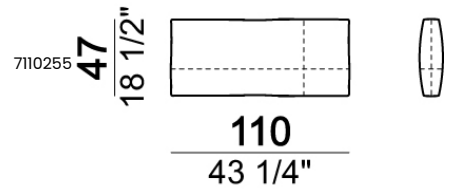

Central unit

Central unit with right or left pouf

Chaise-longue LARGE with right or left long arm

Dormeuse

Pouf

Back cushion

Composition "A" (left unit 204 cm + dormeuse 95x160 cm + right unit LARGE 234 cm + 4 back cushions 70 cm + 1 back cushion 90 cm)

Composition "B" (dormeuse 95x160 cm + right unit LARGE 234 cm + 2 back cushions 70 cm + 1 back cushion 90 cm)

Composition "D" (left unit LARGE 184 cm + chaise longue LARGE with right long arm 131x160 cm + 1 back cushion 110 cm + 1 back cushion 70 cm)

Composition "I" (right unit 204 cm +
dormeuse 95x160 cm + 3 back cushions 70
cm)

Composition "G" (left corner sofa 278 cm
+ left unit 204 cm + 3 back cushions 70 cm
+ 1 back cushion 90 cm)

Composition "L" (left unit 204 cm + right
unit LARGE 184 cm + 2 back cushions 70
cm + 1 back cushion 110 cm).

Composition "E" (left unit 204 + chaise
longue LARGE with right long arm
131x175 cm + 3 back cushions 70 cm)

Composition "H" (left unit LARGE 184
cm + right corner unit 174 cm + central
unit 180 cm with right pouf + 2 back
cushions 110 cm + 1 back cushion 90 cm)