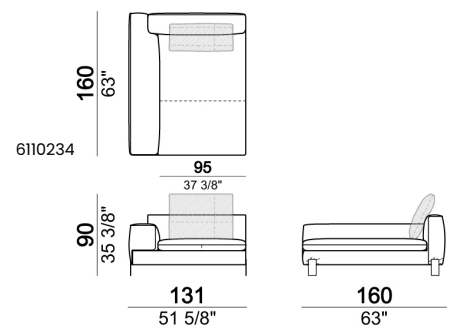

Sofa SLIM

Sofa LARGE

Sofa / corner sofa

Right or left unit / corner unit

Right or left unit LARGE

Unit LARGE with right or left back.

Right or left unit / corner unit with right or left pouf

Unit LARGE with right or left pouf

Central unit

Central unit with right or left pouf

Chaise-longue LARGE with right or left long arm

Dormeuse

Pouf

Back cushion

Composition "A" (left unit 204 cm + dormeuse 95x160 cm + right unit LARGE 234 cm + 4 back cushions 70 cm + 1 back cushion 90 cm)

Composition "B" (dormeuse 95x160 cm + right unit LARGE 234 cm + 2 back cushions 70 cm + 1 back cushion 90 cm)

Composition "D" (left unit LARGE 184 cm + chaise longue LARGE with right long arm 131x160 cm + 1 back cushion 110 cm + 1 back cushion 70 cm)

Composition "I" (right unit 204 cm +
dormeuse 95x160 cm + 3 back cushions 70
cm)

Composition "G" (left corner sofa 278 cm
+ left unit 204 cm + 3 back cushions 70 cm
+ 1 back cushion 90 cm)

Composition "L" (left unit 204 cm + right
unit LARGE 184 cm + 2 back cushions 70
cm + 1 back cushion 110 cm).