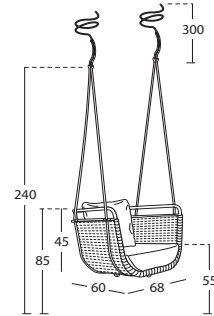

Design: Santiago Sevillano
 Product: Swing
 Sizes: **cm 68x60x45h (26,7"x23,6"x17,7"h)**
 from the ground **cm 68x60x85h (26,7"x23,6"x33,4"h)**
 with cushion **cm 55h (21,6"h)**

FEATURES

Frame: Aluminum
 Polyester powder coating

Net weight unit 12
 Gross weight unit 15
 Units per package 1
 Package sizes cm 72x63x50h
 Package volume m³ 0,23

Stackable NO

FINISHING

UV, marine environment, scratch resistant

Terra

WEAVING

UV-resistant

Nautic Rope Sand