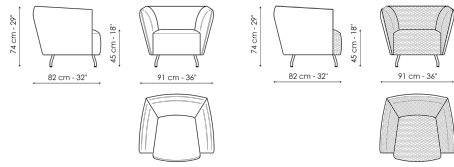

Data sheet

Arno

Width: 91cm

Depth: 82cm

Height: 74cm

Arno ego

Width: 91cm

Depth: 82cm