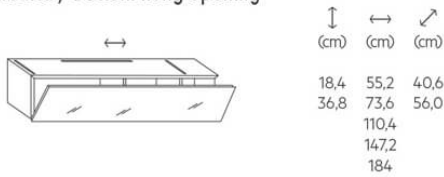

Ribalta / Bottom hung opening