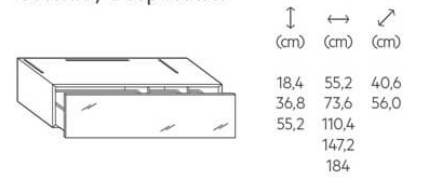

Set vetri a terra per fondo in Wildwood
 Floor glass set for Wildwood base

Ribalta / Bottom hung opening

Vasistas / Top hung opening

Cestone / Deep drawer

Set vetri / Glass set

Set vetri a terra per contenitori
 Floor glass set for units only