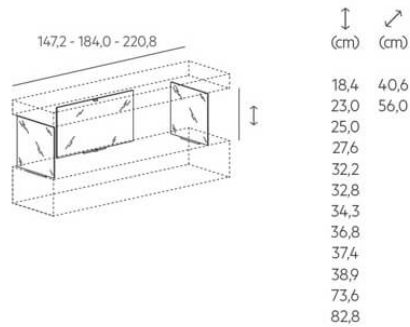

Set vetri a terra per fondo in Wildwood
 Floor glass set for Wildwood base

Ribalta / Bottom hung opening

Vasistas / Top hung opening

Cestone / Deep drawer

Set vetri / Glass set

Set vetri a terra per contenitori
 Floor glass set for units only