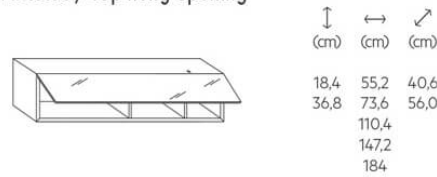

Vasistas / Top hung opening