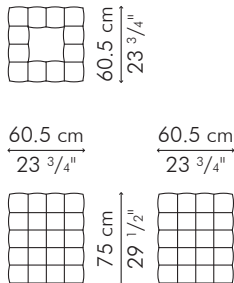

DINING TABLE, square small

INDOOR

18 kg / 40 lbs

19.5 kg / 43 lbs

0.33 m³

OUTDOOR

19.5 kg / 43 lbs

22.5 kg / 50 lbs

0.32 m³

GLASS

42 kg / 93 lbs

77 kg / 170 lbs

0.30 m³

Standard glass size:

122 cm D x 122 cm W x 12 mm thickness
(48" D x 48" W x 1/2"), pencil edge

INDOOR rattan, rattan peel, steel

OUTDOOR polyethylene, steel

Brown

TDYY-B-2329-G

Brown

TDYY-B-2329OD-G

Natural

TDYY-N-2329-G

Natural

TDYY-N-2329OD-G