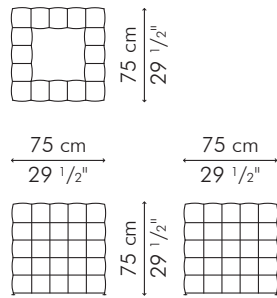

DINING TABLE, square regular

INDOOR

24 kg / 53 lbs

28 kg / 62 lbs

0.49 m³

OUTDOOR

26 kg / 57 lbs

30 kg / 66 lbs

0.47 m³

GLASS

53 kg / 117 lbs

93 kg / 205 lbs

0.37 m³

Standard glass size:

137 cm D x 137 cm W x 12 mm thickness
(54" D x 54" W x 1/2"), pencil edge

INDOOR rattan, rattan peel, steel

OUTDOOR polyethylene, steel

Brown

TDYY-B-2929-G

Brown

TDYY-B-2929OD-G

Natural

TDYY-N-2929-G

Natural

TDYY-N-2929OD-G