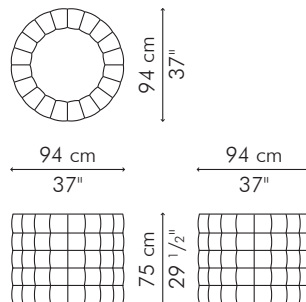

DINING TABLE, round

INDOOR

41 kg / 90 lbs

47 kg / 104 lbs

0.76 m³

OUTDOOR

43 kg / 95 lbs

51 kg / 112 lbs

0.73 m³

GLASS

65 kg / 143 lbs

110 kg / 243 lbs

0.45 m³

Standard glass size:

152.5 cm Ø x 12 mm thickness
(60" Ø x 1/2"), pencil edge

INDOOR rattan, rattan peel, steel

OUTDOOR polyethylene, steel

Brown

TDYY-B-3729-G

Brown

TDYY-B-3729OD-G

Natural

TDYY-N-3729-G

Natural

TDYY-N-3729OD-G