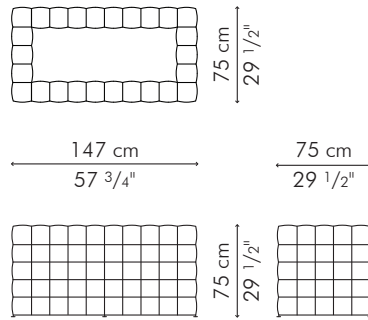

### INDOOR

39 kg / 86 lbs

43 kg / 95 lbs

0.97 m<sup>3</sup>

#### Standard glass size:

137 cm D x 223.5 cm W x 12 mm thickness  
(54" D x 88" W x 1/2"), pencil edge

**INDOOR** rattan, rattan peel, steel

**OUTDOOR** polyethylene, steel

Brown

TDYY-B-5729-G

Brown

TDYY-B-5729OD-G

### Standard glass size:

137 cm D x 137 cm W x 12 mm thickness  
(54" D x 54" W x 1/2"), pencil edge

**INDOOR** rattan, rattan peel, steel

**OUTDOOR** polyethylene, steel

Brown

TDYY-B-2929-G

Brown

TDYY-B-2929OD-G

### Standard glass size:

122 cm D x 122 cm W x 12 mm thickness  
(48" D x 48" W x 1/2"), pencil edge

**INDOOR** rattan, rattan peel, steel

**OUTDOOR** polyethylene, steel

Brown

TDYY-B-2329-G

Brown

TDYY-B-2329OD-G