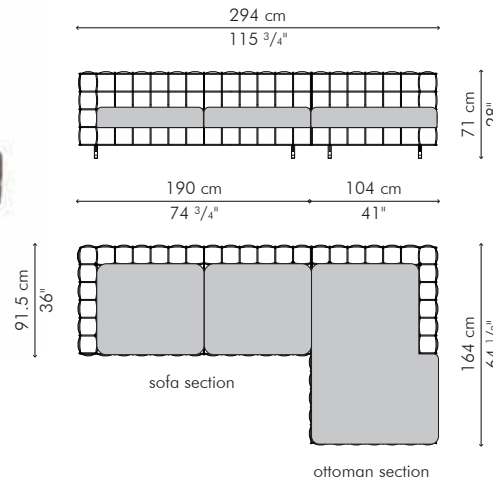

### INDOOR

75 kg / 165 lbs

49.5 kg / 109 lbs

2.79 m<sup>3</sup>

9.70 m / 10.80 yds

### OUTDOOR

79 kg / 175 lbs

51.5 kg / 114 lbs

2.71 m<sup>3</sup>

**INDOOR** rattan, rattan peel, stainless steel, steel