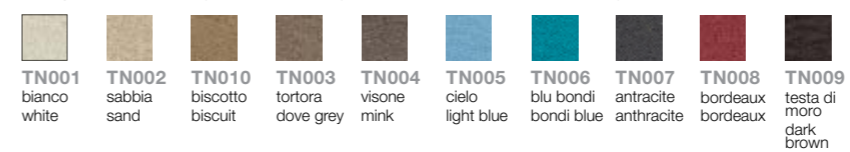

waterproof nabuk / waterproof nabuk / waterproof nabuk / Wasserdicht nabuk / waterproof nabuk / waterproof nabuk