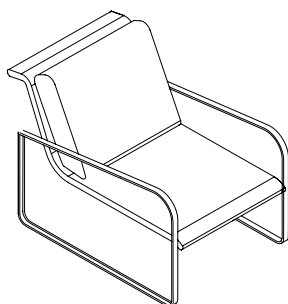

# Bugatti

design Lievore Altherr Molina

**Poltroncina con struttura in acciaio inox lucido o in metallo laccato. Scocca e cuscino in pelle "fiore" o in ecopelle, varie finiture.**

Small armchair with polished stainless steel or lacquered metal structure. Body and back cushion in soft leather or fake leather, various finishes.

## FORME E DIMENSIONI / SHAPES AND DIMENSIONS

95x63x64h