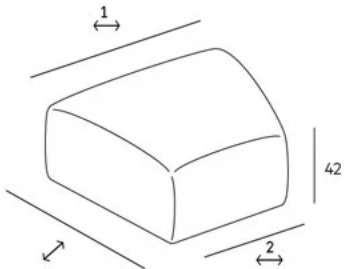

SLIDE_SOFA

Moduli schienali / Back modules

↔ (cm)
70,0
95,0
102,0
108,0
120,0
135,0
145,0

↔ (cm)	↕ (cm)
95,0	95,0
108,0	145,0
135,0	95,0
145,0	108,0

Sedute / Seats

1 ↔ (cm)	2 ↔ (cm)	↗ (cm)
95	70,0	95,0
120,0	95,0	95,0
145,0	120,0	95,0
127,0	95,0	120,0
133,0	95,0	145,0