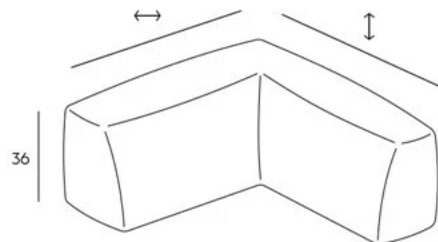

SLIDE_SOFA

Moduli schienali / Back modules

↔ (cm)
70,0
95,0
102,0
108,0
120,0
135,0
145,0

↔ (cm)	↕ (cm)
95,0	95,0
108,0	145,0
135,0	95,0
145,0	108,0

Sedute / Seats

1 ↔ (cm)	2 ↔ (cm)	↗ (cm)
95	70,0	95,0
120,0	95,0	95,0
145,0	120,0	95,0
127,0	95,0	120,0
133,0	95,0	145,0