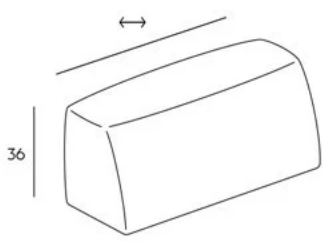

SLIDE_SOFA

Moduli schienali / Back modules

↔ (cm)
70,0
95,0
102,0
108,0
120,0
135,0
145,0

↔ (cm)	↕ (cm)
95,0	95,0
108,0	145,0
135,0	95,0
145,0	108,0

Sedute / Seats

1 ↔ (cm)	2 ↔ (cm)	↗ (cm)
95	70,0	95,0
120,0	95,0	95,0
145,0	120,0	95,0
127,0	95,0	120,0
133,0	95,0	145,0