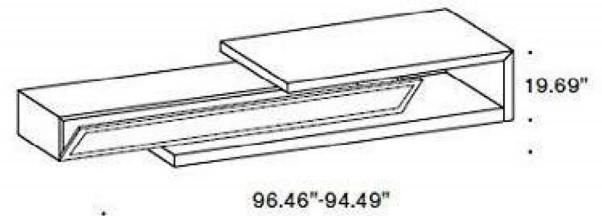

**P016CB | TV CABINET**  
**COMPOSITION (REVERSIBLE)**

W 245-240 H 50 D 55-65

W 96.46"-94.49" H 19.69" D 25.59"-21.65"

**STRUCTURE**

BORGOGNA

**FLAP DOOR**

SETA HIGH  
GLOSS LACQUERED

SMOKEY TRANSPARENT  
GLASS

**STRUCTURE**

CANALETTO

**FLAP DOOR**

BIANCO HIGH  
GLOSS LACQUERED

STOPSOL GLASS