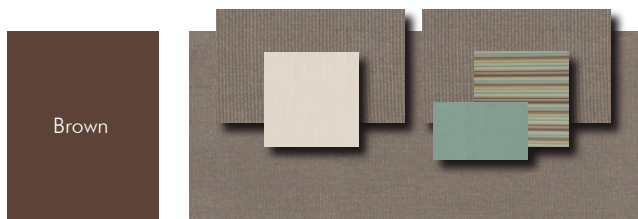

INDOOR rattan

SMD-B-9024-UF1

Naranja Camel Naranja Brown

SMD-B-9024-UF2

Optim Driftwood Ito Dreamy Umber
Mouin Crushed Herb

OUTDOOR polyethylene, aluminum

SMD-B-9024OD-UF

Sunbrella Taupe Sunbrella Brannon Whisper
Sunbrella Canvas Sunbrella Spa