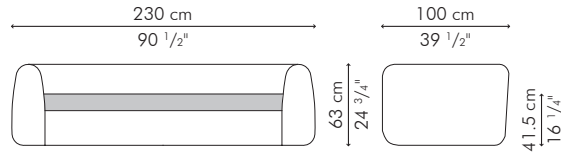

SOFA

INDOOR

34.5 kg / 76 lbs

42.5 kg / 94 lbs

1.61 m³

5.10 m / 5.70 yds

PILLOWS 2 pc 46 x 46 cm / 18" x 18"
1.10 m / 1.20 yds

1 pc 49 x 33 cm / 19" x 13"
0.60 m / 0.65 yds