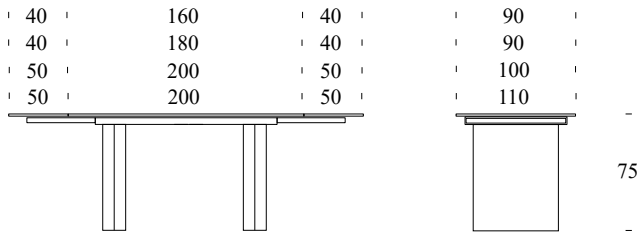

8051FSL/8051FSM - fixed - wooden / marble top

8051FSL/8051FSM

8051 - extendible - tempered glass / ceramic glass top

8051