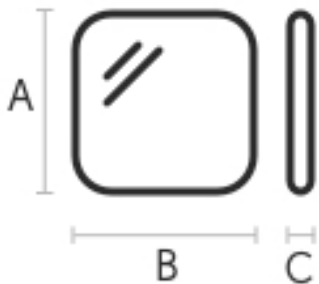

MIDJ
INITALY

Spot L Mirror

design Nicola Bonriposi, 2020

Wall mirror with chamfered edge. The mirror can be installed vertically or rotated 90°.

The Spot collection includes three mirrors with organic shapes available in three different sizes.

Colors and Materials

Dimensions

	cm	inch
A	149	58.8
B	69	27
C	2	0.9

Volumetric Details

Weight 30 Kg**Volume** 0.10 mc