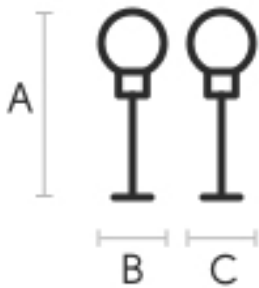

MIDJ

Ghost floor

design Studio F+B Design, 2020

Ghost is a floor lamp with diffused light. The base is made with metal rods painted in the single variant of black metal and gold details. Glass diffuser in the mixed transparent and satin finish allows better light diffusion in the room.

On the electric power cable there is the on / off foot switch. The cable has a length of 2m and is covered in black silk.

Colors and Materials

Dimensions

	cm	inch
A	150	59.1
B	45	17.7
C	39	15.4

Volumetric Details