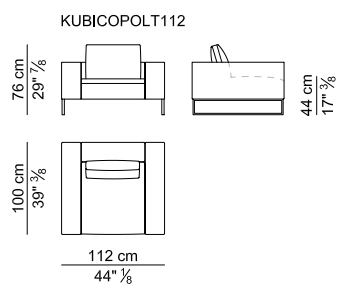

POLTRONE – ARMCHAIRS