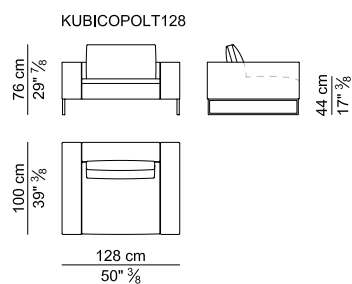

POLTRONE – ARMCHAIRS