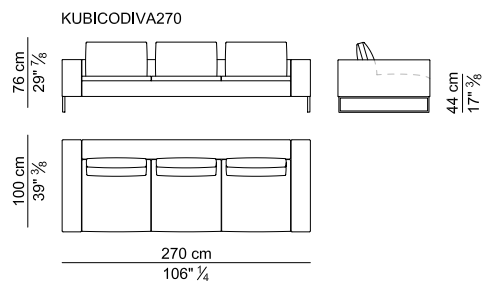

DIVANI – SOFAS