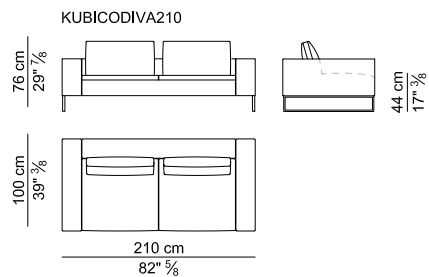

DIVANI – SOFAS