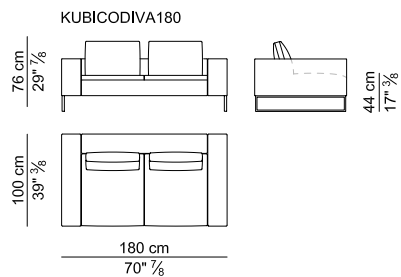

DIVANI – SOFAS