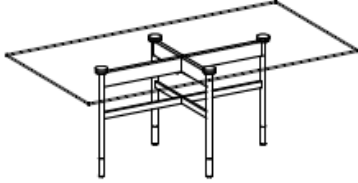

52.10 GLAMOUR
RECTANGULAR FIX

OVERALL
LxWxH in
78.7x41.7x29.5

52.12 GLAMOUR
ELLIPTICAL FIX

OVERALL
LxWxH in
78.7x41.7x29.5

MODEL

DETAILS

MODEL

DETAILS

52.13 GLAMOUR
ELLIPTICAL FIX

OVERALL
LxWxH in
98.4x45.7x29.5

52.39 GLAMOUR
RING
ROUND FIX

OVERALL
LxWxH in
Ø59.1x29.9

MODEL

DETAILS

52.25 GLAMOUR
ROUND FIX

OVERALL
LxWxH in
Ø59.1x29.5