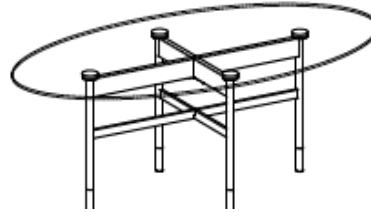

52.10 GLAMOUR
RECTANGULAR FIX

OVERALL
LxWxH in
78.7x41.7x29.5

52.12 GLAMOUR
ELLIPTICAL FIX

OVERALL
LxWxH in
78.7x41.7x29.5

MODEL

DETAILS

MODEL

DETAILS

52.13 GLAMOUR
ELLIPTICAL FIX

OVERALL
LxWxH in
98.4x45.7x29.5

52.39 GLAMOUR
RING
ROUND FIX

OVERALL
LxWxH in
Ø59.1x29.9

MODEL

DETAILS

52.25 GLAMOUR
ROUND FIX

OVERALL
LxWxH in
Ø59.1x29.5