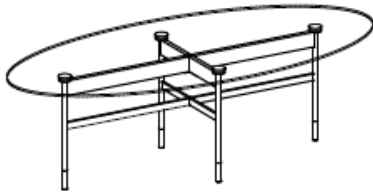

52.10 GLAMOUR
RECTANGULAR FIX

OVERALL
LxWxH in
78.7x41.7x29.5

52.12 GLAMOUR
ELLIPTICAL FIX

OVERALL
LxWxH in
78.7x41.7x29.5

MODEL

DETAILS

MODEL

DETAILS

52.13 GLAMOUR
ELLIPTICAL FIX

OVERALL
LxWxH in
98.4x45.7x29.5

52.39 GLAMOUR
RING
ROUND FIX

OVERALL
LxWxH in
Ø59.1x29.9

MODEL

DETAILS

52.25 GLAMOUR
ROUND FIX

OVERALL
LxWxH in
Ø59.1x29.5