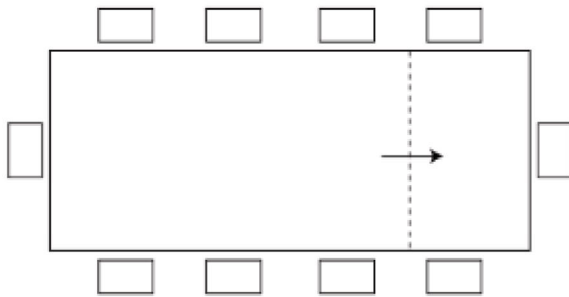

CB4088-R 160 | 160(220)x90 cm

CB4088-R 180 | 180(240)x100 cm

Models and Dimensions:

- **CB/4088-R 160 GATE EXTENSIBLE** - Length 160 (+ 60 cm) x depth 90 x height 75 cm

- **CB/4088-R 180 GATE EXTENSIBLE** - Length 180 (+ 60 cm) x depth 100 x height 75 cm