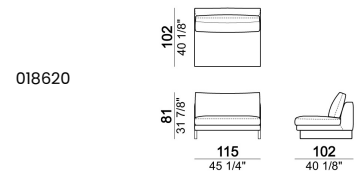

SEAT HEIGHT: 40 cm

ARM HEIGHT: 55 cm

FEET: chromed metal or black nickel or micaceous brown stained metal, h. 15 cm.

Sofa**Right or left unit****Central unit****Chaise-longue with right or left full arm****Chaise-longue with right or left short arm****Dormeuse**

Cushion

018652

Composition "A" (left unit 229 cm + chaise-longue 134x192 cm with right short arm)

Composition "B" (left unit 209 cm + right unit 209 cm)

Composition "C" (left unit 209 cm + chaise-longue 124x162 cm with right full arm)

Composition "D" (left unit 209 cm + dormeuse 105x162 cm)

Composition "E" (left unit 229 cm + left corner unit 230 cm)

Composition "F" (dormeuse 105x162 cm + central unit 190 cm + left corner sofa 249 cm)