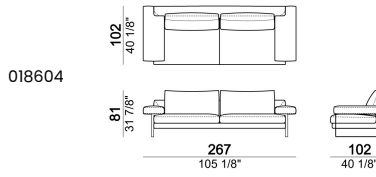

SEAT HEIGHT: 40 cm

ARM HEIGHT: 55 cm

FEET: chromed metal or black nickel or micaceous brown stained metal, h. 15 cm.

Sofa**Right or left unit****Central unit****Chaise-longue with right or left full arm****Chaise-longue with right or left short arm****Dormeuse**

Cushion

018652

Composition "A" (left unit 229 cm + chaise-longue 134x192 cm with right short arm)

Composition "B" (left unit 209 cm + right unit 209 cm)

Composition "C" (left unit 209 cm + chaise-longue 124x162 cm with right full arm)

Composition "D" (left unit 209 cm + dormeuse 105x162 cm)

Composition "E" (left unit 229 cm + left corner unit 230 cm)

Composition "F" (dormeuse 105x162 cm + central unit 190 cm + left corner sofa 249 cm)