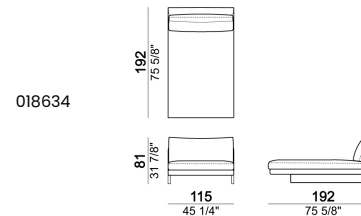

SEAT HEIGHT: 40 cm

ARM HEIGHT: 55 cm

FEET: chromed metal or black nickel or micaceous brown stained metal, h. 15 cm.

Sofa**Right or left unit****Central unit****Chaise-longue with right or left full arm****Chaise-longue with right or left short arm****Dormeuse**

Cushion

018652

Composition "A" (left unit 229 cm + chaise-longue 134x192 cm with right short arm)

Composition "B" (left unit 209 cm + right unit 209 cm)

Composition "C" (left unit 209 cm + chaise-longue 124x162 cm with right full arm)

Composition "D" (left unit 209 cm + dormeuse 105x162 cm)

Composition "E" (left unit 229 cm + left corner unit 230 cm)

Composition "F" (dormeuse 105x162 cm + central unit 190 cm + left corner sofa 249 cm)