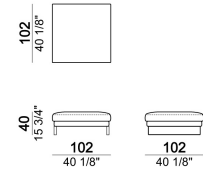

SEAT HEIGHT: 40 cm

ARM HEIGHT: 55 cm

FEET: chromed metal or black nickel or micaceous brown stained metal, h. 15 cm.

Sofa**Right or left unit****Central unit****Chaise-longue with right or left full arm****Chaise-longue with right or left short arm****Dormeuse**

Right or left corner unit

018639

Right or left corner sofa.

018641

Pouf

018649

Armchair

018601

Cushion

018652

Composition "A" (left unit 229 cm + chaise-longue 134x192 cm with right short arm)

Composition "B" (left unit 209 cm + right unit 209 cm)

Composition "C" (left unit 209 cm + chaise-longue 124x162 cm with right full arm)

Composition "D" (left unit 209 cm + dormeuse 105x162 cm)

Composition "E" (left unit 229 cm + left corner unit 230 cm)

Composition "F" (dormeuse 105x162 cm + central unit 190 cm + left corner sofa 249 cm)