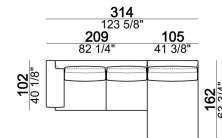

SEAT HEIGHT: 40 cm

ARM HEIGHT: 55 cm

FEET: chromed metal or black nickel or micaceous brown stained metal, h. 15 cm.

Sofa**Right or left unit****Central unit****Chaise-longue with right or left full arm****Chaise-longue with right or left short arm****Dormeuse**

Right or left corner unit

018639

Right or left corner sofa.

018641

Pouf

018649

Armchair

018601

Cushion

018652

Composition "A" (left unit 229 cm + chaise-longue 134x192 cm with right short arm)

Composition "B" (left unit 209 cm + right unit 209 cm)

Composition "C" (left unit 209 cm + chaise-longue 124x162 cm with right full arm)

Composition "D" (left unit 209 cm + dormeuse 105x162 cm)

Composition "E" (left unit 229 cm + left corner unit 230 cm)

Composition "F" (dormeuse 105x162 cm + central unit 190 cm + left corner sofa 249 cm)