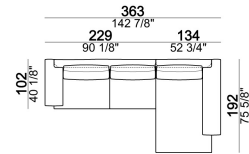

SEAT HEIGHT: 40 cm

ARM HEIGHT: 55 cm

FEET: chromed metal or black nickel or micaceous brown stained metal, h. 15 cm.

Sofa**Right or left unit****Central unit****Chaise-longue with right or left full arm****Chaise-longue with right or left short arm****Dormeuse**

Right or left corner unit

018639

Right or left corner sofa.

018641

Pouf

018649

Armchair

018601

Cushion

018652

Composition "A" (left unit 229 cm + chaise-longue 134x192 cm with right short arm)

Composition "B" (left unit 209 cm + right unit 209 cm)

Composition "C" (left unit 209 cm + chaise-longue 124x162 cm with right full arm)

Composition "D" (left unit 209 cm + dormeuse 105x162 cm)

Composition "E" (left unit 229 cm + left corner unit 230 cm)

Composition "F" (dormeuse 105x162 cm + central unit 190 cm + left corner sofa 249 cm)