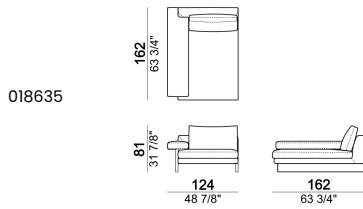

SEAT HEIGHT: 40 cm

ARM HEIGHT: 55 cm

FEET: chromed metal or black nickel or micaceous brown stained metal, h. 15 cm.

Sofa**Right or left unit****Central unit****Chaise-longue with right or left full arm****Chaise-longue with right or left short arm****Dormeuse**

Cushion

018652

Composition "A" (left unit 229 cm + chaise-longue 134x192 cm with right short arm)

Composition "B" (left unit 209 cm + right unit 209 cm)

Composition "C" (left unit 209 cm + chaise-longue 124x162 cm with right full arm)

Composition "D" (left unit 209 cm + dormeuse 105x162 cm)

Composition "E" (left unit 229 cm + left corner unit 230 cm)

Composition "F" (dormeuse 105x162 cm + central unit 190 cm + left corner sofa 249 cm)