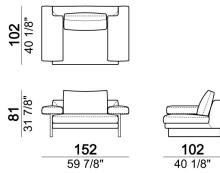

SEAT HEIGHT: 40 cm

ARM HEIGHT: 55 cm

FEET: chromed metal or black nickel or micaceous brown stained metal, h. 15 cm.

Sofa**Right or left unit****Central unit****Chaise-longue with right or left full arm****Chaise-longue with right or left short arm****Dormeuse**

Right or left corner unit

018639

Right or left corner sofa.

018641

Pouf

018649

Armchair

018601

Cushion

018652

Composition "A" (left unit 229 cm + chaise-longue 134x192 cm with right short arm)

Composition "B" (left unit 209 cm + right unit 209 cm)

Composition "C" (left unit 209 cm + chaise-longue 124x162 cm with right full arm)

Composition "D" (left unit 209 cm + dormeuse 105x162 cm)

Composition "E" (left unit 229 cm + left corner unit 230 cm)

Composition "F" (dormeuse 105x162 cm + central unit 190 cm + left corner sofa 249 cm)