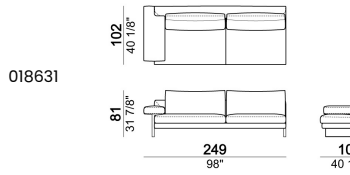

SEAT HEIGHT: 40 cm

ARM HEIGHT: 55 cm

FEET: chromed metal or black nickel or micaceous brown stained metal, h. 15 cm.

Sofa**Right or left unit****Central unit****Chaise-longue with right or left full arm****Chaise-longue with right or left short arm****Dormeuse**

Cushion

018652

Composition "A" (left unit 229 cm + chaise-longue 134x192 cm with right short arm)

Composition "B" (left unit 209 cm + right unit 209 cm)

Composition "C" (left unit 209 cm + chaise-longue 124x162 cm with right full arm)

Composition "D" (left unit 209 cm + dormeuse 105x162 cm)

Composition "E" (left unit 229 cm + left corner unit 230 cm)

Composition "F" (dormeuse 105x162 cm + central unit 190 cm + left corner sofa 249 cm)