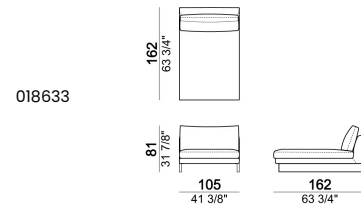

SEAT HEIGHT: 40 cm

ARM HEIGHT: 55 cm

FEET: chromed metal or black nickel or micaceous brown stained metal, h. 15 cm.

Sofa**Right or left unit****Central unit****Chaise-longue with right or left full arm****Chaise-longue with right or left short arm****Dormeuse**

Cushion

018652

Composition "A" (left unit 229 cm + chaise-longue 134x192 cm with right short arm)

Composition "B" (left unit 209 cm + right unit 209 cm)

Composition "C" (left unit 209 cm + chaise-longue 124x162 cm with right full arm)

Composition "D" (left unit 209 cm + dormeuse 105x162 cm)

Composition "E" (left unit 229 cm + left corner unit 230 cm)

Composition "F" (dormeuse 105x162 cm + central unit 190 cm + left corner sofa 249 cm)