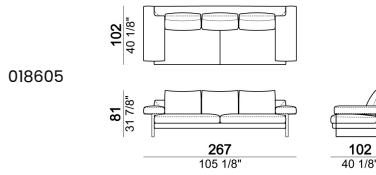

SEAT HEIGHT: 40 cm

ARM HEIGHT: 55 cm

FEET: chromed metal or black nickel or micaceous brown stained metal, h. 15 cm.

Sofa**Right or left unit****Central unit****Chaise-longue with right or left full arm****Chaise-longue with right or left short arm****Dormeuse**

Cushion

018652

Composition "A" (left unit 229 cm + chaise-longue 134x192 cm with right short arm)

Composition "B" (left unit 209 cm + right unit 209 cm)

Composition "C" (left unit 209 cm + chaise-longue 124x162 cm with right full arm)

Composition "D" (left unit 209 cm + dormeuse 105x162 cm)

Composition "E" (left unit 229 cm + left corner unit 230 cm)

Composition "F" (dormeuse 105x162 cm + central unit 190 cm + left corner sofa 249 cm)