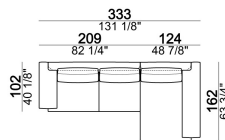

SEAT HEIGHT: 40 cm

ARM HEIGHT: 55 cm

FEET: chromed metal or black nickel or micaceous brown stained metal, h. 15 cm.

Sofa**Right or left unit****Central unit****Chaise-longue with right or left full arm****Chaise-longue with right or left short arm****Dormeuse**

Cushion

018652

Composition "A" (left unit 229 cm + chaise-longue 134x192 cm with right short arm)

Composition "B" (left unit 209 cm + right unit 209 cm)

Composition "C" (left unit 209 cm + chaise-longue 124x162 cm with right full arm)

Composition "D" (left unit 209 cm + dormeuse 105x162 cm)

Composition "E" (left unit 229 cm + left corner unit 230 cm)

Composition "F" (dormeuse 105x162 cm + central unit 190 cm + left corner sofa 249 cm)