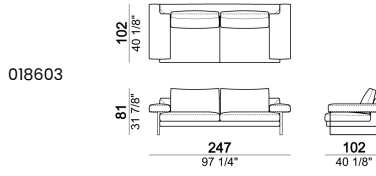

SEAT HEIGHT: 40 cm

ARM HEIGHT: 55 cm

FEET: chromed metal or black nickel or micaceous brown stained metal, h. 15 cm.

Sofa**Right or left unit****Central unit****Chaise-longue with right or left full arm****Chaise-longue with right or left short arm****Dormeuse**

Cushion

018652

Composition "A" (left unit 229 cm + chaise-longue 134x192 cm with right short arm)

Composition "B" (left unit 209 cm + right unit 209 cm)

Composition "C" (left unit 209 cm + chaise-longue 124x162 cm with right full arm)

Composition "D" (left unit 209 cm + dormeuse 105x162 cm)

Composition "E" (left unit 229 cm + left corner unit 230 cm)

Composition "F" (dormeuse 105x162 cm + central unit 190 cm + left corner sofa 249 cm)