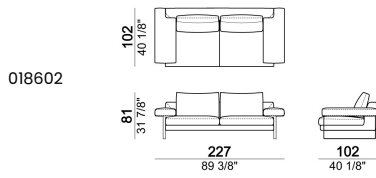

SEAT HEIGHT: 40 cm

ARM HEIGHT: 55 cm

FEET: chromed metal or black nickel or micaceous brown stained metal, h. 15 cm.

Sofa**Right or left unit****Central unit****Chaise-longue with right or left full arm****Chaise-longue with right or left short arm****Dormeuse**

Cushion

018652

Composition "A" (left unit 229 cm + chaise-longue 134x192 cm with right short arm)

Composition "B" (left unit 209 cm + right unit 209 cm)

Composition "C" (left unit 209 cm + chaise-longue 124x162 cm with right full arm)

Composition "D" (left unit 209 cm + dormeuse 105x162 cm)

Composition "E" (left unit 229 cm + left corner unit 230 cm)

Composition "F" (dormeuse 105x162 cm + central unit 190 cm + left corner sofa 249 cm)