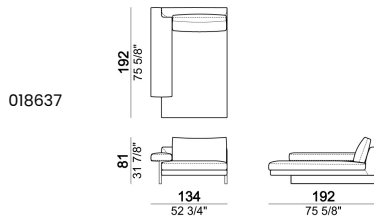

SEAT HEIGHT: 40 cm

ARM HEIGHT: 55 cm

FEET: chromed metal or black nickel or micaceous brown stained metal, h. 15 cm.

Sofa**Right or left unit****Central unit****Chaise-longue with right or left full arm****Chaise-longue with right or left short arm****Dormeuse**

Cushion

018652

Composition "A" (left unit 229 cm + chaise-longue 134x192 cm with right short arm)

Composition "B" (left unit 209 cm + right unit 209 cm)

Composition "C" (left unit 209 cm + chaise-longue 124x162 cm with right full arm)

Composition "D" (left unit 209 cm + dormeuse 105x162 cm)

Composition "E" (left unit 229 cm + left corner unit 230 cm)

Composition "F" (dormeuse 105x162 cm + central unit 190 cm + left corner sofa 249 cm)