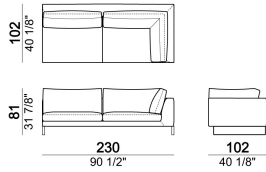

SEAT HEIGHT: 40 cm

ARM HEIGHT: 55 cm

FEET: chromed metal or black nickel or micaceous brown stained metal, h. 15 cm.

Sofa**Right or left unit****Central unit****Chaise-longue with right or left full arm****Chaise-longue with right or left short arm****Dormeuse**

Right or left corner unit

018639

Right or left corner sofa.

018641

Pouf

018649

Armchair

018601

Cushion

018652

Composition "A" (left unit 229 cm + chaise-longue 134x192 cm with right short arm)

Composition "B" (left unit 209 cm + right unit 209 cm)

Composition "C" (left unit 209 cm + chaise-longue 124x162 cm with right full arm)

Composition "D" (left unit 209 cm + dormeuse 105x162 cm)

Composition "E" (left unit 229 cm + left corner unit 230 cm)

Composition "F" (dormeuse 105x162 cm + central unit 190 cm + left corner sofa 249 cm)