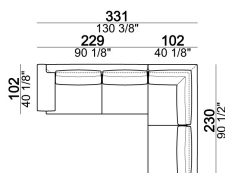

SEAT HEIGHT: 40 cm

ARM HEIGHT: 55 cm

FEET: chromed metal or black nickel or micaceous brown stained metal, h. 15 cm.

Sofa**Right or left unit****Central unit****Chaise-longue with right or left full arm****Chaise-longue with right or left short arm****Dormeuse**

Cushion

018652

Composition "A" (left unit 229 cm + chaise-longue 134x192 cm with right short arm)

Composition "B" (left unit 209 cm + right unit 209 cm)

Composition "C" (left unit 209 cm + chaise-longue 124x162 cm with right full arm)

Composition "D" (left unit 209 cm + dormeuse 105x162 cm)

Composition "E" (left unit 229 cm + left corner unit 230 cm)

Composition "F" (dormeuse 105x162 cm + central unit 190 cm + left corner sofa 249 cm)