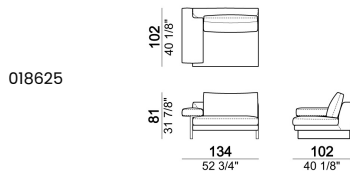

SEAT HEIGHT: 40 cm

ARM HEIGHT: 55 cm

FEET: chromed metal or black nickel or micaceous brown stained metal, h. 15 cm.

Sofa**Right or left unit****Central unit****Chaise-longue with right or left full arm****Chaise-longue with right or left short arm****Dormeuse**

Cushion

018652

Composition "A" (left unit 229 cm + chaise-longue 134x192 cm with right short arm)

Composition "B" (left unit 209 cm + right unit 209 cm)

Composition "C" (left unit 209 cm + chaise-longue 124x162 cm with right full arm)

Composition "D" (left unit 209 cm + dormeuse 105x162 cm)

Composition "E" (left unit 229 cm + left corner unit 230 cm)

Composition "F" (dormeuse 105x162 cm + central unit 190 cm + left corner sofa 249 cm)