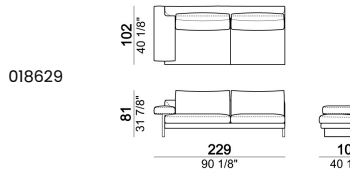

SEAT HEIGHT: 40 cm

ARM HEIGHT: 55 cm

FEET: chromed metal or black nickel or micaceous brown stained metal, h. 15 cm.

Sofa**Right or left unit****Central unit****Chaise-longue with right or left full arm****Chaise-longue with right or left short arm****Dormeuse**

Cushion

018652

Composition "A" (left unit 229 cm + chaise-longue 134x192 cm with right short arm)

Composition "B" (left unit 209 cm + right unit 209 cm)

Composition "C" (left unit 209 cm + chaise-longue 124x162 cm with right full arm)

Composition "D" (left unit 209 cm + dormeuse 105x162 cm)

Composition "E" (left unit 229 cm + left corner unit 230 cm)

Composition "F" (dormeuse 105x162 cm + central unit 190 cm + left corner sofa 249 cm)