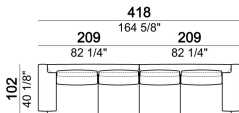

SEAT HEIGHT: 40 cm

ARM HEIGHT: 55 cm

FEET: chromed metal or black nickel or micaceous brown stained metal, h. 15 cm.

Sofa**Right or left unit****Central unit****Chaise-longue with right or left full arm****Chaise-longue with right or left short arm****Dormeuse**

Right or left corner unit

018639

Right or left corner sofa.

018641

Pouf

018649

Armchair

018601

Cushion

018652

Composition "A" (left unit 229 cm + chaise-longue 134x192 cm with right short arm)

Composition "B" (left unit 209 cm + right unit 209 cm)

Composition "C" (left unit 209 cm + chaise-longue 124x162 cm with right full arm)

Composition "D" (left unit 209 cm + dormeuse 105x162 cm)

Composition "E" (left unit 229 cm + left corner unit 230 cm)

Composition "F" (dormeuse 105x162 cm + central unit 190 cm + left corner sofa 249 cm)