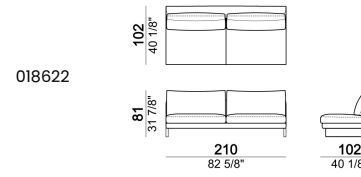

SEAT HEIGHT: 40 cm

ARM HEIGHT: 55 cm

FEET: chromed metal or black nickel or micaceous brown stained metal, h. 15 cm.

Sofa**Right or left unit****Central unit****Chaise-longue with right or left full arm****Chaise-longue with right or left short arm****Dormeuse**

Cushion

018652

Composition "A" (left unit 229 cm + chaise-longue 134x192 cm with right short arm)

Composition "B" (left unit 209 cm + right unit 209 cm)

Composition "C" (left unit 209 cm + chaise-longue 124x162 cm with right full arm)

Composition "D" (left unit 209 cm + dormeuse 105x162 cm)

Composition "E" (left unit 229 cm + left corner unit 230 cm)

Composition "F" (dormeuse 105x162 cm + central unit 190 cm + left corner sofa 249 cm)