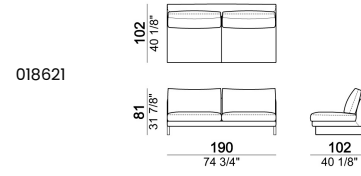

SEAT HEIGHT: 40 cm

ARM HEIGHT: 55 cm

FEET: chromed metal or black nickel or micaceous brown stained metal, h. 15 cm.

Sofa**Right or left unit****Central unit****Chaise-longue with right or left full arm****Chaise-longue with right or left short arm****Dormeuse**

Cushion

018652

Composition "A" (left unit 229 cm + chaise-longue 134x192 cm with right short arm)

Composition "B" (left unit 209 cm + right unit 209 cm)

Composition "C" (left unit 209 cm + chaise-longue 124x162 cm with right full arm)

Composition "D" (left unit 209 cm + dormeuse 105x162 cm)

Composition "E" (left unit 229 cm + left corner unit 230 cm)

Composition "F" (dormeuse 105x162 cm + central unit 190 cm + left corner sofa 249 cm)