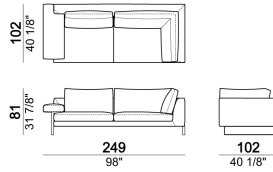

SEAT HEIGHT: 40 cm

ARM HEIGHT: 55 cm

FEET: chromed metal or black nickel or micaceous brown stained metal, h. 15 cm.

Sofa**Right or left unit****Central unit****Chaise-longue with right or left full arm****Chaise-longue with right or left short arm****Dormeuse**

Right or left corner unit

018639

Right or left corner sofa.

018641

Pouf

018649

Armchair

018601

Cushion

018652

Composition "A" (left unit 229 cm + chaise-longue 134x192 cm with right short arm)

Composition "B" (left unit 209 cm + right unit 209 cm)

Composition "C" (left unit 209 cm + chaise-longue 124x162 cm with right full arm)

Composition "D" (left unit 209 cm + dormeuse 105x162 cm)

Composition "E" (left unit 229 cm + left corner unit 230 cm)

Composition "F" (dormeuse 105x162 cm + central unit 190 cm + left corner sofa 249 cm)