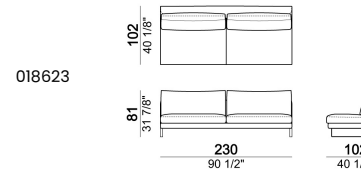

SEAT HEIGHT: 40 cm

ARM HEIGHT: 55 cm

FEET: chromed metal or black nickel or micaceous brown stained metal, h. 15 cm.

Sofa**Right or left unit****Central unit****Chaise-longue with right or left full arm****Chaise-longue with right or left short arm****Dormeuse**

Cushion

018652

Composition "A" (left unit 229 cm + chaise-longue 134x192 cm with right short arm)

Composition "B" (left unit 209 cm + right unit 209 cm)

Composition "C" (left unit 209 cm + chaise-longue 124x162 cm with right full arm)

Composition "D" (left unit 209 cm + dormeuse 105x162 cm)

Composition "E" (left unit 229 cm + left corner unit 230 cm)

Composition "F" (dormeuse 105x162 cm + central unit 190 cm + left corner sofa 249 cm)