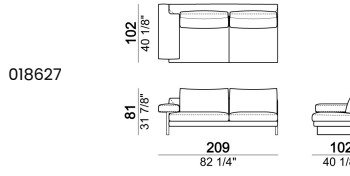

SEAT HEIGHT: 40 cm

ARM HEIGHT: 55 cm

FEET: chromed metal or black nickel or micaceous brown stained metal, h. 15 cm.

Sofa**Right or left unit****Central unit****Chaise-longue with right or left full arm****Chaise-longue with right or left short arm****Dormeuse**

Cushion

018652

Composition "A" (left unit 229 cm + chaise-longue 134x192 cm with right short arm)

Composition "B" (left unit 209 cm + right unit 209 cm)

Composition "C" (left unit 209 cm + chaise-longue 124x162 cm with right full arm)

Composition "D" (left unit 209 cm + dormeuse 105x162 cm)

Composition "E" (left unit 229 cm + left corner unit 230 cm)

Composition "F" (dormeuse 105x162 cm + central unit 190 cm + left corner sofa 249 cm)