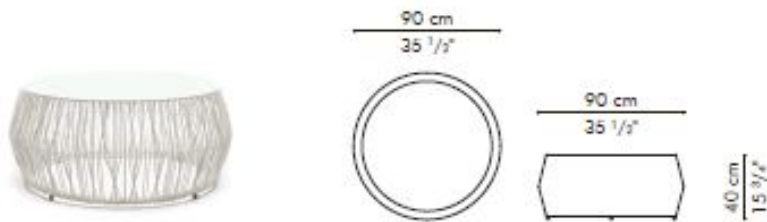

COFFEE TABLE

	OUTDOOR	GLASS
	3.5 kg / 8 lbs	16 kg / 35 lbs
	7.5 kg / 17 lbs	20 kg / 44 lbs
	0.35 m ³	0.12 m ³

Standard glass size:
76.5 cm Ø x 10 mm thickness
(30" Ø x 3/8), pencil edge

OUTDOOR polyethylene, steel

Burgundy	TCCX-BG-3515OD-G
Whitewash	TCCX-WW-3515OD-G

END TABLE

	OUTDOOR	GLASS
	2 kg / 5 lbs	3.5 kg / 8 lbs
	4.5 kg / 10 lbs	0 kg / 0 lbs
	0.17 m ³	0.05 m ³

Standard glass size:
41.5 cm Ø x 10 mm thickness
(16 1/8" Ø x 3/8), pencil edge