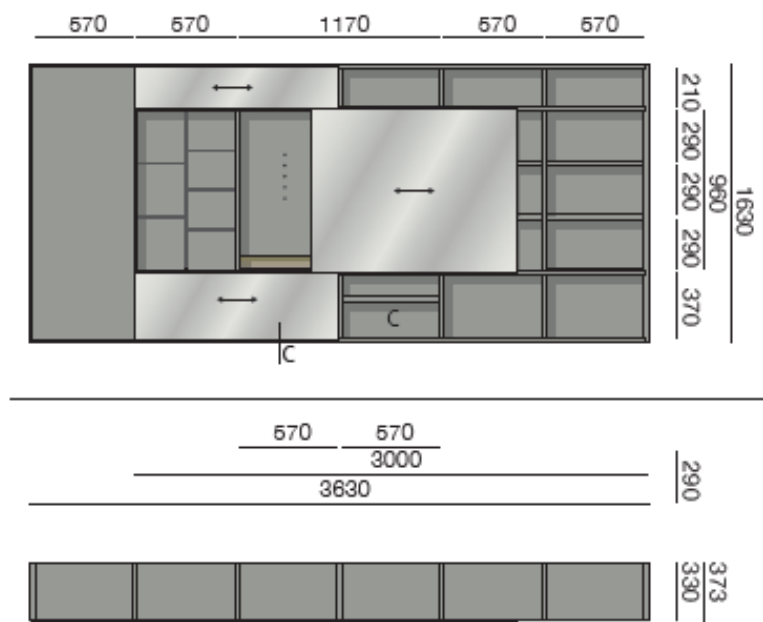

M6C74 (composition with partial back panels)

M6C75 (wall-mounted composition with back panels - with Gost glass included in the price)

M6C76 (wall-mounted composition with partial back panels)

M6C77 (composition with back panels) (with internal drawers H 126)