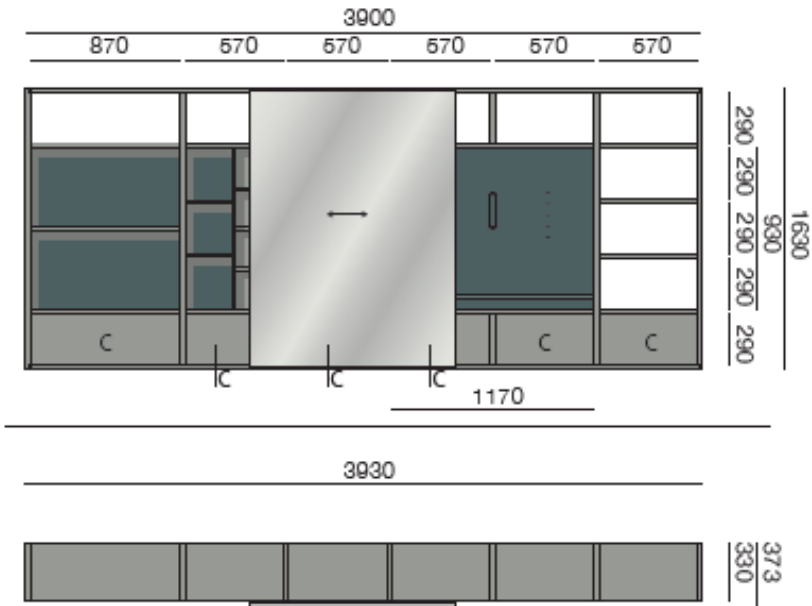

M6C74 (composition with partial back panels)

M6C75 (wall-mounted composition with back panels - with Gost glass included in the price)

M6C76 (wall-mounted composition with partial back panels)

M6C77 (composition with back panels) (with internal drawers H 126)