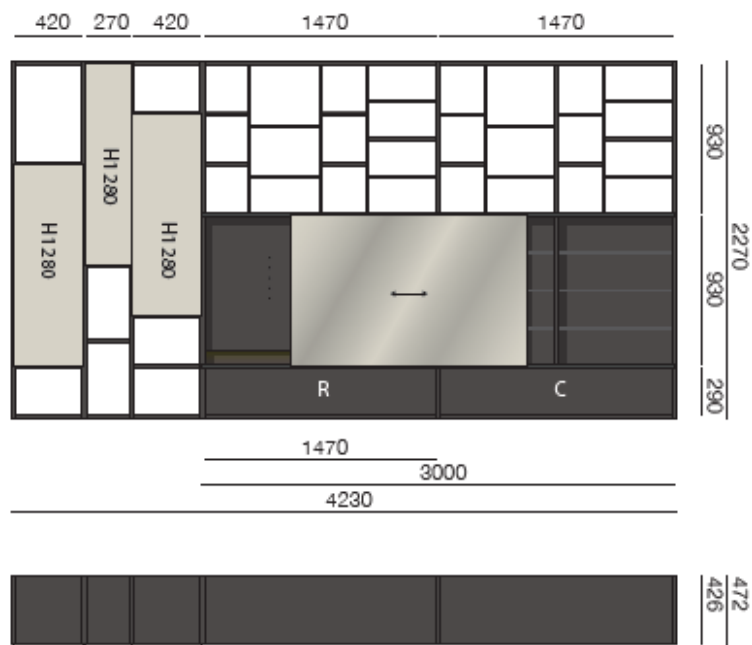

M6C74 (composition with partial back panels)

M6C75 (wall-mounted composition with back panels - with Gost glass included in the price)

M6C76 (wall-mounted composition with partial back panels)

M6C77 (composition with back panels) (with internal drawers H 126)