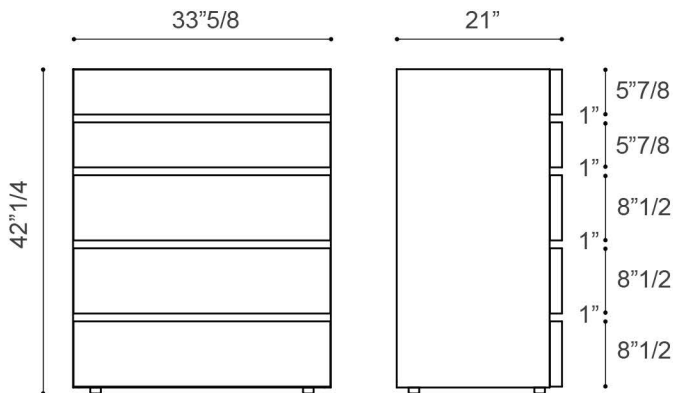

Finishes and materials

Structure: Matt lacquer / Wood.

(For more specifications, please refer to "Finishes & Materials")

Club_2

Dimensions

With 3 drawers:

56"5/8W x 21"D x 28"1/2H

With 5 drawers:

33"5/8W x 21"D x 42"1/4H

With 3 drawers

With 5 drawers

The dresser with 5 drawers is equipped with a bracket anti-overturning for wall fixing.