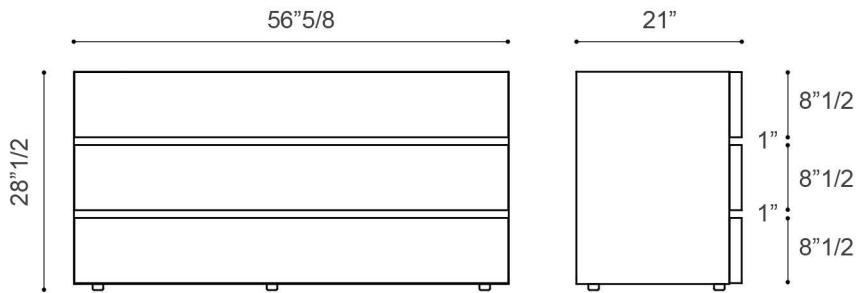

Finishes and materials

Structure: Matt lacquer / Wood.

(For more specifications, please refer to "Finishes & Materials")

Club_2

Dimensions

With 3 drawers:

56"5/8W x 21"D x 28"1/2H

With 5 drawers:

33"5/8W x 21"D x 42"1/4H

With 3 drawers

With 5 drawers

The dresser with 5 drawers is equipped with a bracket anti-overturning for wall fixing.