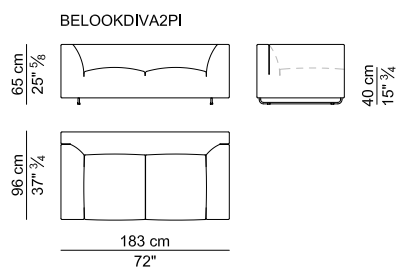

DIVANI – SOFAS