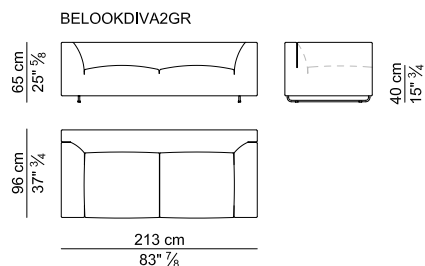

DIVANI – SOFAS