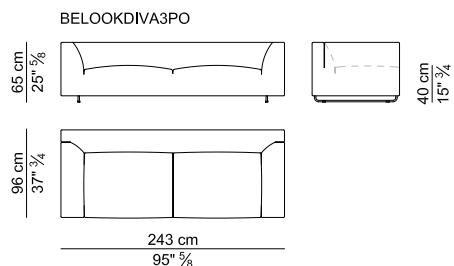

DIVANI – SOFAS