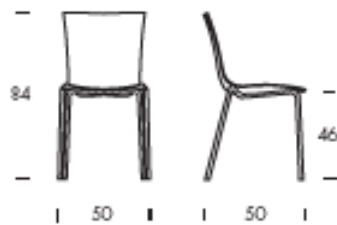

COD. ARTICOLO - COD. ARTICLE

T7204S

ARIA EASY

Sedia impilabile, scocca in stampato polimerico;
struttura in metallo laccato o cromato.
Stackable chair; polymeric moulded body;
lacquered or chromed metallic structure.

55x50/79)

L 55 W 59 H 50/79 cm

L 21" 3/4 W 23" 1/4 H 19" 3/4 - 31" 1/8

COD. ARTICOLO - COD. ARTICLE

T7225S

ARIA WOOD

Sedia con scocca in stampato polimerico; struttura in
legno.
Chair with polymeric moulded body; wooden structure.

(50x46/84)

L 50 W 50 H 46/84 cm

L 19" 3/4 W 19" 3/4 H 18" 1/8 - 33" 1/8