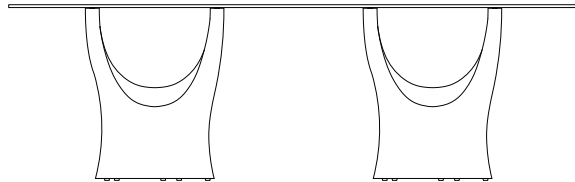

DINING TABLE, rectangular

INDOOR

73 kg / 161 lbs

109 kg / 240 lbs

0.93 m³

GLASS

67.5 kg / 149 lbs

100 kg / 220 lbs

0.37 m³

Standard glass size:

240 cm W x 120 cm D x 12 mm thickness
(94 1/2" W x 47 1/4" D x 1/2"), pencil edge, bronze or clear glass

INDOOR rattan, steel

TDAC-N-2128-BG

TDAC-N-2128-G