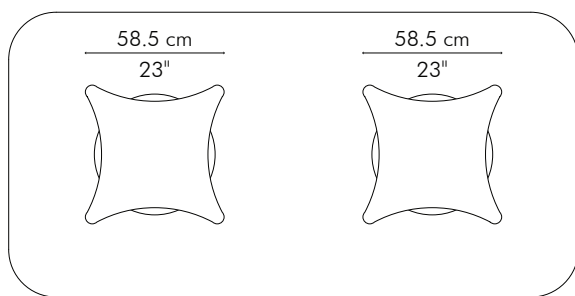

DINING TABLE, rectangular

INDOOR

73 kg / 161 lbs

109 kg / 240 lbs

0.93 m³

GLASS

67.5 kg / 149 lbs

100 kg / 220 lbs

0.37 m³

Standard glass size:

240 cm W x 120 cm D x 12 mm thickness
(94 1/2" W x 47 1/4" D x 1/2"), pencil edge, bronze or clear glass

INDOOR rattan, steel

TDAC-N-2128-BG

TDAC-N-2128-G