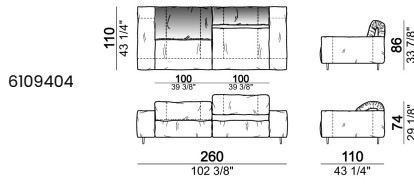

Sofa

**Sofa 290 cm made by 1 left corner unit
160 cm and 1 right unit 130 cm**

**Sofa 290 cm made by 1 right corner unit
160 cm and 1 left unit 130 cm**