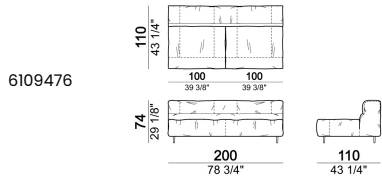

Fix central unit