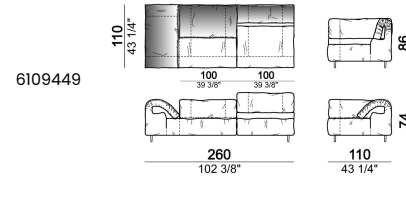

Sofa 340 cm made by 1 left corner unit and 1 right corner unit 170 cm

6109485

Right or left unit

6109425

6109427

6109429

6109431

6109433

Central unit with right or left pouf

Chaise-longue with right or left short arm

Dormeuse

Right or left corner unit

Right or left corner unit with right or left pouf

Pouf

6109470

Composition "E" (left unit 210 cm + pouf 110x110 cm + right unit 120 cm)

Composition "F" (left unit 210 cm + central unit 110 cm + central unit 90 cm)

Composition "G" (left unit 210 cm + pouf 110x110 cm + central unit 140 cm)

Composition "H" (left unit 210 cm + chaise-longue with right short arm 120x160 cm)

Composition "I" (central unit 220 cm + pouf 110x110 cm + right unit 250 cm)

Composition "L" (central unit 220 cm + right corner unit 260 cm)

Composition "M" (central unit 200 cm with left pouf + central unit 110 cm + right corner unit 280 cm)