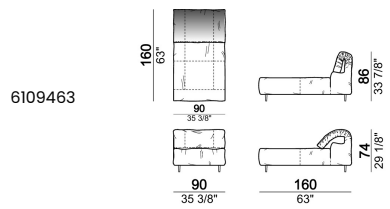

Sofa 340 cm made by 1 left corner unit and 1 right corner unit 170 cm

6109485

Right or left unit

6109425

6109427

6109429

6109431

6109433

Central unit with right or left pouf

Chaise-longue with right or left short arm

Dormeuse

Right or left corner unit

Right or left corner unit with right or left pouf

Pouf

6109470

Composition "E" (left unit 210 cm + pouf 110x110 cm + right unit 120 cm)

Composition "I" (central unit 220 cm + pouf 110x110 cm + right unit 250 cm)

Composition "L" (central unit 220 cm + right corner unit 260 cm)

Composition "M" (central unit 200 cm with left pouf + central unit 110 cm + right corner unit 280 cm)