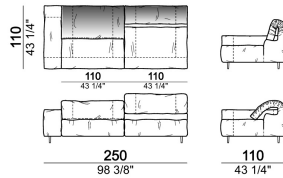

Sofa 340 cm made by 1 left corner unit and 1 right corner unit 170 cm

6109485

Right or left unit

6109425

6109427

6109429

6109431

6109433

6109435

6109437

unit with right or left pouf

6109439

6109441

6109467