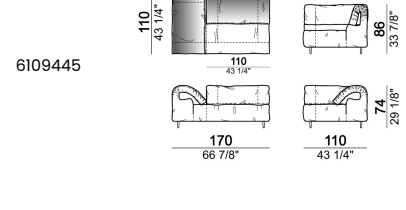

Sofa 340 cm made by 1 left corner unit and 1 right corner unit 170 cm

6109485

Right or left unit

6109425

6109427

6109429

6109431

6109433

Central unit with right or left pouf

Chaise-longue with right or left short arm

Dormeuse

Right or left corner unit

Right or left corner unit with right or left pouf

Pouf

6109470

Composition "E" (left unit 210 cm + pouf 110x110 cm + right unit 120 cm)

Composition "F" (left unit 210 cm + central unit 110 cm + central unit 90 cm)

Composition "G" (left unit 210 cm + pouf 110x110 cm + central unit 140 cm)

Composition "H" (left unit 210 cm + chaise-longue with right short arm 120x160 cm)

Composition "I" (central unit 220 cm + pouf 110x110 cm + right unit 250 cm)

Composition "L" (central unit 220 cm + right corner unit 260 cm)

Composition "M" (central unit 200 cm with left pouf + central unit 110 cm + right corner unit 280 cm)