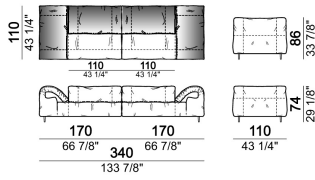

By some compositions the standard feet where the two units are joined are replaced by central feet.

Sofa

**Sofa 290 cm made by 1 left corner unit
160 cm and 1 right unit 130 cm**

**Sofa 290 cm made by 1 right corner unit
160 cm and 1 left unit 130 cm**

**Sofa 310 cm made by 1 left corner unit
170 cm and 1 right unit 140 cm**

**Sofa 310 cm made by 1 right corner unit
170 cm and 1 left unit 140 cm**

**Sofa 320 cm made by 1 left corner unit
and 1 right corner unit 160 cm**

Sofa 340 cm made by 1 left corner unit and 1 right corner unit 170 cm

6109485

Right or left unit

6109425

6109427

6109429

6109431

6109433

Composition "I" (central unit 220 cm + pouf 110x110 cm + right unit 250 cm)

Composition "L" (central unit 220 cm + right corner unit 260 cm)

Composition "M" (central unit 200 cm with left pouf + central unit 110 cm + right corner unit 280 cm)