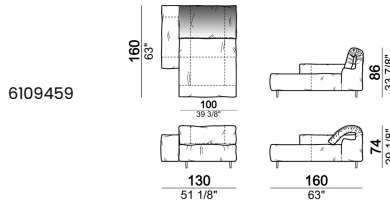

Sofa 340 cm made by 1 left corner unit and 1 right corner unit 170 cm

6109485

Right or left unit

6109425

6109427

6109429

6109431

6109433

Central unit with right or left pouf

Chaise-longue with right or left short arm

Dormeuse

Right or left corner unit

Right or left corner unit with right or left pouf

Pouf

6109470

Composition "E" (left unit 210 cm + pouf 110x110 cm + right unit 120 cm)

Composition "F" (left unit 210 cm + central unit 110 cm + central unit 90 cm)

Composition "G" (left unit 210 cm + pouf 110x110 cm + central unit 140 cm)

Composition "H" (left unit 210 cm + chaise-longue with right short arm 120x160 cm)

Composition "I" (central unit 220 cm + pouf 110x110 cm + right unit 250 cm)

Composition "L" (central unit 220 cm + right corner unit 260 cm)

Composition "M" (central unit 200 cm with left pouf + central unit 110 cm + right corner unit 280 cm)