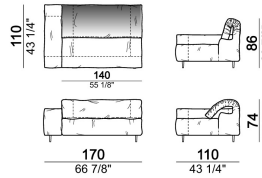

**Sofa 310 cm made by 1 left corner unit
170 cm and 1 right unit 140 cm**

**Sofa 310 cm made by 1 right corner unit
170 cm and 1 left unit 140 cm**

**Sofa 320 cm made by 1 left corner unit
and 1 right corner unit 160 cm**

Sofa 340 cm made by 1 left corner unit and 1 right corner unit 170 cm

6109485

Right or left unit

6109425

6109427

6109429

6109431

6109433

Composition "F" (left unit 210 cm + central unit 110 cm + central unit 90 cm)

Composition "G" (left unit 210 cm + pouf 110x110 cm + central unit 140 cm)

Composition "H" (left unit 210 cm + chaise-longue with right short arm 120x160 cm)

Composition "I" (central unit 220 cm + pouf 110x110 cm + right unit 250 cm)

Composition "L" (central unit 220 cm + right corner unit 260 cm)

Composition "M" (central unit 200 cm with left pouf + central unit 110 cm + right corner unit 280 cm)