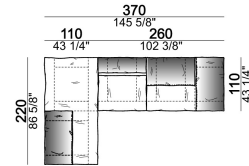

Composition "F" (left unit 210 cm + central unit 110 cm + central unit 90 cm)

Composition "G" (left unit 210 cm + pouf 110x110 cm + central unit 140 cm)

Composition "H" (left unit 210 cm + chaise-longue with right short arm 120x160 cm)

Composition "I" (central unit 220 cm + pouf 110x110 cm + right unit 250 cm)

Composition "L" (central unit 220 cm + right corner unit 260 cm)

Composition "M" (central unit 200 cm with left pouf + central unit 110 cm + right corner unit 280 cm)

Composition "N" (central unit 220 cm + pouf 110x110 cm + right corner unit 280 cm)

Composition "O" (central unit 200 cm with left pouf + central unit 110 cm + right unit 250 cm)

Composition "P" (central unit 220 cm with right pouf + right corner unit 260 cm)

Composition "R" (right corner unit 260 cm with left pouf + fix central unit 110 cm + right unit 140 cm).

Composition "S" (fix central unit 220 cm + right corner unit 260 cm).