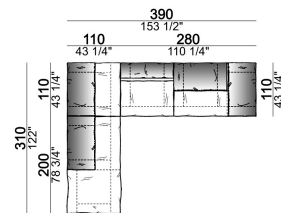

Central unit with right or left pouf

Chaise-longue with right or left short arm

Dormeuse

Right or left corner unit

Right or left corner unit with right or left pouf

Pouf

6109470

Composition "E" (left unit 210 cm + pouf 110x110 cm + right unit 120 cm)

Composition "F" (left unit 210 cm + central unit 110 cm + central unit 90 cm)

Composition "G" (left unit 210 cm + pouf 110x110 cm + central unit 140 cm)

Composition "H" (left unit 210 cm + chaise-longue with right short arm 120x160 cm)

Composition "I" (central unit 220 cm + pouf 110x110 cm + right unit 250 cm)

Composition "L" (central unit 220 cm + right corner unit 260 cm)

Composition "M" (central unit 200 cm with left pouf + central unit 110 cm + right corner unit 280 cm)

Composition "N" (central unit 220 cm + pouf 110x110 cm + right corner unit 280 cm)

Composition "O" (central unit 200 cm with left pouf + central unit 110 cm + right unit 250 cm)

Composition "P" (central unit 220 cm with right pouf + right corner unit 260 cm)