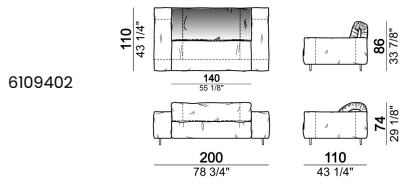

Sofa

**Sofa 290 cm made by 1 left corner unit
160 cm and 1 right unit 130 cm**

**Sofa 290 cm made by 1 right corner unit
160 cm and 1 left unit 130 cm**