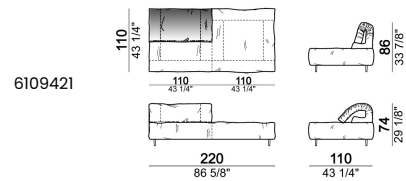

Sofa 340 cm made by 1 left corner unit and 1 right corner unit 170 cm

6109485

Right or left unit

6109425

6109427

6109429

6109431

6109433

Central unit with right or left pouf

Chaise-longue with right or left short arm

Dormeuse

Right or left corner unit

Right or left corner unit with right or left pouf

Pouf

6109470

Composition "E" (left unit 210 cm + pouf 110x110 cm + right unit 120 cm)

Composition "F" (left unit 210 cm + central unit 110 cm + central unit 90 cm)

Composition "G" (left unit 210 cm + pouf 110x110 cm + central unit 140 cm)

Composition "H" (left unit 210 cm + chaise-longue with right short arm 120x160 cm)

Composition "I" (central unit 220 cm + pouf 110x110 cm + right unit 250 cm)

Composition "L" (central unit 220 cm + right corner unit 260 cm)

Composition "M" (central unit 200 cm with left pouf + central unit 110 cm + right corner unit 280 cm)