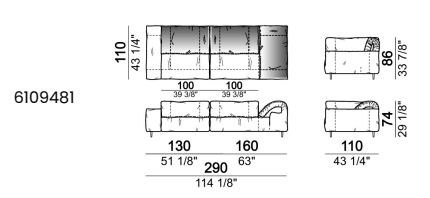

Sofa

**Sofa 290 cm made by 1 left corner unit
160 cm and 1 right unit 130 cm**

**Sofa 290 cm made by 1 right corner unit
160 cm and 1 left unit 130 cm**