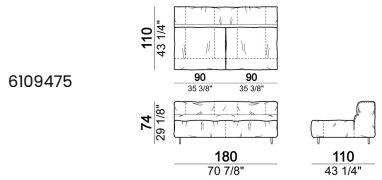

Fix central unit