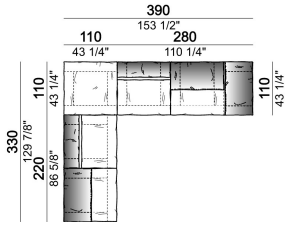

Composition "F" (left unit 210 cm + central unit 110 cm + central unit 90 cm)

Composition "G" (left unit 210 cm + pouf 110x110 cm + central unit 140 cm)

Composition "H" (left unit 210 cm + chaise-longue with right short arm 120x160 cm)

Composition "I" (central unit 220 cm + pouf 110x110 cm + right unit 250 cm)

Composition "L" (central unit 220 cm + right corner unit 260 cm)

Composition "M" (central unit 200 cm with left pouf + central unit 110 cm + right corner unit 280 cm)

Composition "N" (central unit 220 cm + pouf 110x110 cm + right corner unit 280 cm)

Composition "O" (central unit 200 cm with left pouf + central unit 110 cm + right unit 250 cm)

Composition "P" (central unit 220 cm with right pouf + right corner unit 260 cm)

Composition "R" (right corner unit 260 cm with left pouf + fix central unit 110 cm + right unit 140 cm).

Composition "S" (fix central unit 220 cm + right corner unit 260 cm).