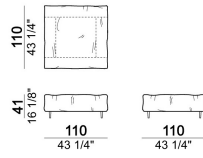

Central unit with right or left pouf

Chaise-longue with right or left short arm

Dormeuse

Right or left corner unit

Right or left corner unit with right or left pouf

Pouf

6109470

Composition "E" (left unit 210 cm + pouf 110x110 cm + right unit 120 cm)

Composition "F" (left unit 210 cm + central unit 110 cm + central unit 90 cm)

Composition "G" (left unit 210 cm + pouf 110x110 cm + central unit 140 cm)

Composition "H" (left unit 210 cm + chaise-longue with right short arm 120x160 cm)

Composition "I" (central unit 220 cm + pouf 110x110 cm + right unit 250 cm)

Composition "L" (central unit 220 cm + right corner unit 260 cm)

Composition "M" (central unit 200 cm with left pouf + central unit 110 cm + right corner unit 280 cm)

Composition "N" (central unit 220 cm + pouf 110x110 cm + right corner unit 280 cm)

Composition "O" (central unit 200 cm with left pouf + central unit 110 cm + right unit 250 cm)

Composition "P" (central unit 220 cm with right pouf + right corner unit 260 cm)