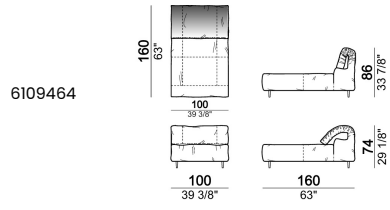

Sofa 340 cm made by 1 left corner unit and 1 right corner unit 170 cm

6109485

Right or left unit

6109425

6109427

6109429

6109431

6109433

Central unit with right or left pouf

Chaise-longue with right or left short arm

Dormeuse

Right or left corner unit

Right or left corner unit with right or left pouf

Pouf

6109470

Composition "E" (left unit 210 cm + pouf 110x110 cm + right unit 120 cm)

Composition "F" (left unit 210 cm + central unit 110 cm + central unit 90 cm)

Composition "G" (left unit 210 cm + pouf 110x110 cm + central unit 140 cm)

Composition "H" (left unit 210 cm + chaise-longue with right short arm 120x160 cm)

Composition "I" (central unit 220 cm + pouf 110x110 cm + right unit 250 cm)

Composition "L" (central unit 220 cm + right corner unit 260 cm)

Composition "M" (central unit 200 cm with left pouf + central unit 110 cm + right corner unit 280 cm)