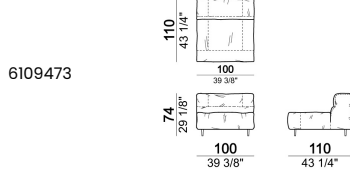

Fix central unit