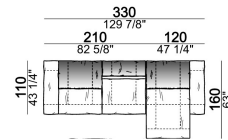

Central unit with right or left pouf

Chaise-longue with right or left short arm

Dormeuse

Right or left corner unit

Right or left corner unit with right or left pouf

Pouf

6109470

Composition "E" (left unit 210 cm + pouf 110x110 cm + right unit 120 cm)

Composition "F" (left unit 210 cm + central unit 110 cm + central unit 90 cm)

Composition "G" (left unit 210 cm + pouf 110x110 cm + central unit 140 cm)

Composition "H" (left unit 210 cm + chaise-longue with right short arm 120x160 cm)

Composition "I" (central unit 220 cm + pouf 110x110 cm + right unit 250 cm)

Composition "L" (central unit 220 cm + right corner unit 260 cm)

Composition "M" (central unit 200 cm with left pouf + central unit 110 cm + right corner unit 280 cm)

Composition "N" (central unit 220 cm + pouf 110x110 cm + right corner unit 280 cm)

Composition "O" (central unit 200 cm with left pouf + central unit 110 cm + right unit 250 cm)

Composition "P" (central unit 220 cm with right pouf + right corner unit 260 cm)