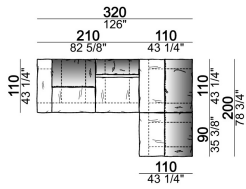

Central unit with right or left pouf

Chaise-longue with right or left short arm

Dormeuse

Right or left corner unit

Right or left corner unit with right or left pouf

Pouf

6109470

Composition "E" (left unit 210 cm + pouf 110x110 cm + right unit 120 cm)

Composition "F" (left unit 210 cm + central unit 110 cm + central unit 90 cm)

Composition "G" (left unit 210 cm + pouf 110x110 cm + central unit 140 cm)

Composition "H" (left unit 210 cm + chaise-longue with right short arm 120x160 cm)

Composition "I" (central unit 220 cm + pouf 110x110 cm + right unit 250 cm)

Composition "L" (central unit 220 cm + right corner unit 260 cm)

Composition "M" (central unit 200 cm with left pouf + central unit 110 cm + right corner unit 280 cm)

Composition "N" (central unit 220 cm + pouf 110x110 cm + right corner unit 280 cm)

Composition "O" (central unit 200 cm with left pouf + central unit 110 cm + right unit 250 cm)

Composition "P" (central unit 220 cm with right pouf + right corner unit 260 cm)