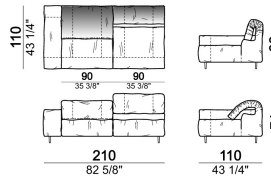

**Sofa 310 cm made by 1 left corner unit
170 cm and 1 right unit 140 cm**

**Sofa 310 cm made by 1 right corner unit
170 cm and 1 left unit 140 cm**

**Sofa 320 cm made by 1 left corner unit
and 1 right corner unit 160 cm**

Sofa 340 cm made by 1 left corner unit and 1 right corner unit 170 cm

6109485

Right or left unit

6109425

6109427

6109429

6109431

6109433

Composition "F" (left unit 210 cm + central unit 110 cm + central unit 90 cm)

Composition "G" (left unit 210 cm + pouf 110x110 cm + central unit 140 cm)

Composition "H" (left unit 210 cm + chaise-longue with right short arm 120x160 cm)

Composition "I" (central unit 220 cm + pouf 110x110 cm + right unit 250 cm)

Composition "L" (central unit 220 cm + right corner unit 260 cm)

Composition "M" (central unit 200 cm with left pouf + central unit 110 cm + right corner unit 280 cm)