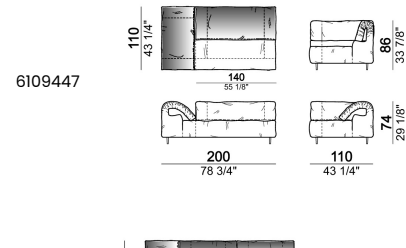

Sofa 340 cm made by 1 left corner unit and 1 right corner unit 170 cm

6109485

Right or left unit

6109425

6109427

6109429

6109431

6109433

Central unit with right or left pouf

Chaise-longue with right or left short arm

Dormeuse

Right or left corner unit

Right or left corner unit with right or left pouf

Pouf

6109470

Composition "E" (left unit 210 cm + pouf 110x110 cm + right unit 120 cm)

Composition "F" (left unit 210 cm + central unit 110 cm + central unit 90 cm)

Composition "G" (left unit 210 cm + pouf 110x110 cm + central unit 140 cm)

Composition "H" (left unit 210 cm + chaise-longue with right short arm 120x160 cm)

Composition "I" (central unit 220 cm + pouf 110x110 cm + right unit 250 cm)

Composition "L" (central unit 220 cm + right corner unit 260 cm)

Composition "M" (central unit 200 cm with left pouf + central unit 110 cm + right corner unit 280 cm)