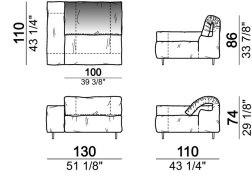

**Sofa 310 cm made by 1 left corner unit
170 cm and 1 right unit 140 cm**

**Sofa 310 cm made by 1 right corner unit
170 cm and 1 left unit 140 cm**

**Sofa 320 cm made by 1 left corner unit
and 1 right corner unit 160 cm**

Sofa 340 cm made by 1 left corner unit and 1 right corner unit 170 cm

6109485

Right or left unit

6109425

6109427

6109429

6109431

6109433

Composition "F" (left unit 210 cm + central unit 110 cm + central unit 90 cm)

Composition "G" (left unit 210 cm + pouf 110x110 cm + central unit 140 cm)

Composition "H" (left unit 210 cm + chaise-longue with right short arm 120x160 cm)

Composition "I" (central unit 220 cm + pouf 110x110 cm + right unit 250 cm)

Composition "L" (central unit 220 cm + right corner unit 260 cm)

Composition "M" (central unit 200 cm with left pouf + central unit 110 cm + right corner unit 280 cm)