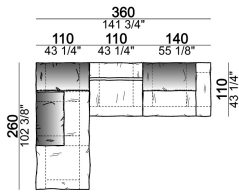

Composition "F" (left unit 210 cm + central unit 110 cm + central unit 90 cm)

Composition "G" (left unit 210 cm + pouf 110x110 cm + central unit 140 cm)

Composition "H" (left unit 210 cm + chaise-longue with right short arm 120x160 cm)

Composition "I" (central unit 220 cm + pouf 110x110 cm + right unit 250 cm)

Composition "L" (central unit 220 cm + right corner unit 260 cm)

Composition "M" (central unit 200 cm with left pouf + central unit 110 cm + right corner unit 280 cm)

Composition "N" (central unit 220 cm + pouf 110x110 cm + right corner unit 280 cm)

Composition "O" (central unit 200 cm with left pouf + central unit 110 cm + right unit 250 cm)

Composition "P" (central unit 220 cm with right pouf + right corner unit 260 cm)

Composition "R" (right corner unit 260 cm with left pouf + fix central unit 110 cm + right unit 140 cm).

Composition "S" (fix central unit 220 cm + right corner unit 260 cm).