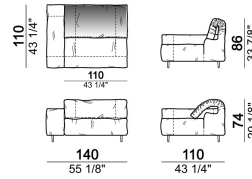

**Sofa 310 cm made by 1 left corner unit
170 cm and 1 right unit 140 cm**

**Sofa 310 cm made by 1 right corner unit
170 cm and 1 left unit 140 cm**

**Sofa 320 cm made by 1 left corner unit
and 1 right corner unit 160 cm**

Sofa 340 cm made by 1 left corner unit and 1 right corner unit 170 cm

6109485

Right or left unit

6109425

6109427

6109429

6109431

6109433

Composition "I" (central unit 220 cm + pouf 110x110 cm + right unit 250 cm)

Composition "L" (central unit 220 cm + right corner unit 260 cm)

Composition "M" (central unit 200 cm with left pouf + central unit 110 cm + right corner unit 280 cm)

Composition "R" (right corner unit 260 cm with left pouf + fix central unit 110 cm + right unit 140 cm).

Composition "S" (fix central unit 220 cm + right corner unit 260 cm).