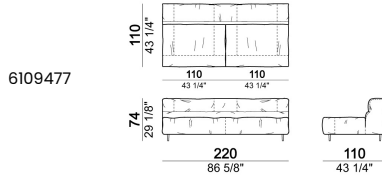

Fix central unit