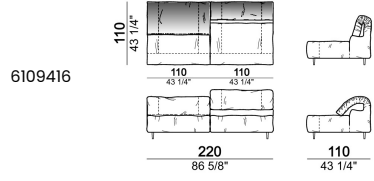

Sofa 340 cm made by 1 left corner unit and 1 right corner unit 170 cm

6109485

Right or left unit

6109425

6109427

6109429

6109431

6109433

Central unit with right or left pouf

Chaise-longue with right or left short arm

Dormeuse

Right or left corner unit

Right or left corner unit with right or left pouf

Pouf

6109470

Composition "E" (left unit 210 cm + pouf 110x110 cm + right unit 120 cm)

Composition "F" (left unit 210 cm + central unit 110 cm + central unit 90 cm)

Composition "G" (left unit 210 cm + pouf 110x110 cm + central unit 140 cm)

Composition "H" (left unit 210 cm + chaise-longue with right short arm 120x160 cm)

Composition "I" (central unit 220 cm + pouf 110x110 cm + right unit 250 cm)

Composition "L" (central unit 220 cm + right corner unit 260 cm)

Composition "M" (central unit 200 cm with left pouf + central unit 110 cm + right corner unit 280 cm)