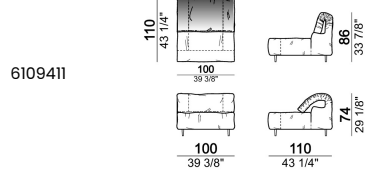

Sofa 340 cm made by 1 left corner unit and 1 right corner unit 170 cm

6109485

Right or left unit

6109425

6109427

6109429

6109431

6109433

Central unit with right or left pouf

Chaise-longue with right or left short arm

Dormeuse

Right or left corner unit

Right or left corner unit with right or left pouf

Pouf

6109470

Composition "E" (left unit 210 cm + pouf 110x110 cm + right unit 120 cm)

Composition "F" (left unit 210 cm + central unit 110 cm + central unit 90 cm)

Composition "G" (left unit 210 cm + pouf 110x110 cm + central unit 140 cm)

Composition "H" (left unit 210 cm + chaise-longue with right short arm 120x160 cm)

Composition "I" (central unit 220 cm + pouf 110x110 cm + right unit 250 cm)

Composition "L" (central unit 220 cm + right corner unit 260 cm)

Composition "M" (central unit 200 cm with left pouf + central unit 110 cm + right corner unit 280 cm)