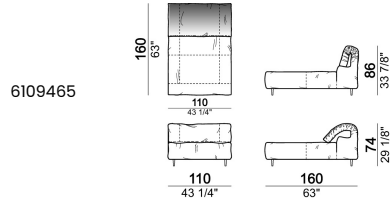

Sofa 340 cm made by 1 left corner unit and 1 right corner unit 170 cm

6109485

Right or left unit

6109425

6109427

6109429

6109431

6109433

Central unit with right or left pouf

Chaise-longue with right or left short arm

Dormeuse

Right or left corner unit

Right or left corner unit with right or left pouf

Pouf

6109470

Composition "E" (left unit 210 cm + pouf 110x110 cm + right unit 120 cm)

Composition "F" (left unit 210 cm + central unit 110 cm + central unit 90 cm)

Composition "G" (left unit 210 cm + pouf 110x110 cm + central unit 140 cm)

Composition "H" (left unit 210 cm + chaise-longue with right short arm 120x160 cm)

Composition "I" (central unit 220 cm + pouf 110x110 cm + right unit 250 cm)

Composition "L" (central unit 220 cm + right corner unit 260 cm)

Composition "M" (central unit 200 cm with left pouf + central unit 110 cm + right corner unit 280 cm)