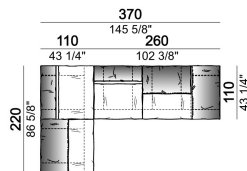

Central unit with right or left pouf

Chaise-longue with right or left short arm

Dormeuse

Right or left corner unit

Right or left corner unit with right or left pouf

Pouf

6109470

Composition "E" (left unit 210 cm + pouf 110x110 cm + right unit 120 cm)

Composition "F" (left unit 210 cm + central unit 110 cm + central unit 90 cm)

Composition "G" (left unit 210 cm + pouf 110x110 cm + central unit 140 cm)

Composition "H" (left unit 210 cm + chaise-longue with right short arm 120x160 cm)

Composition "I" (central unit 220 cm + pouf 110x110 cm + right unit 250 cm)

Composition "L" (central unit 220 cm + right corner unit 260 cm)

Composition "M" (central unit 200 cm with left pouf + central unit 110 cm + right corner unit 280 cm)

Composition "N" (central unit 220 cm + pouf 110x110 cm + right corner unit 280 cm)

Composition "O" (central unit 200 cm with left pouf + central unit 110 cm + right unit 250 cm)

Composition "P" (central unit 220 cm with right pouf + right corner unit 260 cm)