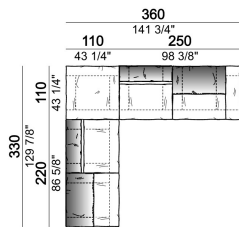

Central unit with right or left pouf

Chaise-longue with right or left short arm

Dormeuse

Right or left corner unit

Right or left corner unit with right or left pouf

Pouf

6109470

Composition "E" (left unit 210 cm + pouf 110x110 cm + right unit 120 cm)

Composition "F" (left unit 210 cm + central unit 110 cm + central unit 90 cm)

Composition "G" (left unit 210 cm + pouf 110x110 cm + central unit 140 cm)

Composition "H" (left unit 210 cm + chaise-longue with right short arm 120x160 cm)

Composition "I" (central unit 220 cm + pouf 110x110 cm + right unit 250 cm)

Composition "L" (central unit 220 cm + right corner unit 260 cm)

Composition "M" (central unit 200 cm with left pouf + central unit 110 cm + right corner unit 280 cm)

Composition "N" (central unit 220 cm + pouf 110x110 cm + right corner unit 280 cm)

Composition "O" (central unit 200 cm with left pouf + central unit 110 cm + right unit 250 cm)

Composition "P" (central unit 220 cm with right pouf + right corner unit 260 cm)