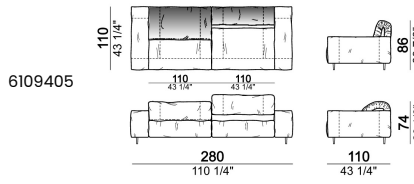

Sofa

**Sofa 290 cm made by 1 left corner unit
160 cm and 1 right unit 130 cm**

**Sofa 290 cm made by 1 right corner unit
160 cm and 1 left unit 130 cm**