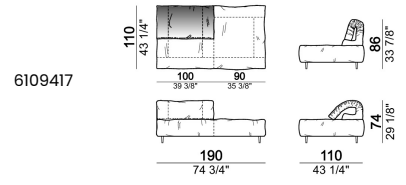

Sofa 340 cm made by 1 left corner unit and 1 right corner unit 170 cm

6109485

Right or left unit

6109425

6109427

6109429

6109431

6109433

Central unit with right or left pouf

Chaise-longue with right or left short arm

Dormeuse

Right or left corner unit

Right or left corner unit with right or left pouf

Pouf

6109470

Composition "E" (left unit 210 cm + pouf 110x110 cm + right unit 120 cm)

Composition "F" (left unit 210 cm + central unit 110 cm + central unit 90 cm)

Composition "G" (left unit 210 cm + pouf 110x110 cm + central unit 140 cm)

Composition "H" (left unit 210 cm + chaise-longue with right short arm 120x160 cm)

Composition "I" (central unit 220 cm + pouf 110x110 cm + right unit 250 cm)

Composition "L" (central unit 220 cm + right corner unit 260 cm)

Composition "M" (central unit 200 cm with left pouf + central unit 110 cm + right corner unit 280 cm)