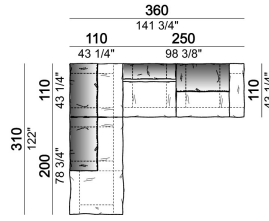

Composition "F" (left unit 210 cm + central unit 110 cm + central unit 90 cm)

Composition "G" (left unit 210 cm + pouf 110x110 cm + central unit 140 cm)

Composition "H" (left unit 210 cm + chaise-longue with right short arm 120x160 cm)

Composition "I" (central unit 220 cm + pouf 110x110 cm + right unit 250 cm)

Composition "L" (central unit 220 cm + right corner unit 260 cm)

Composition "M" (central unit 200 cm with left pouf + central unit 110 cm + right corner unit 280 cm)

Composition "N" (central unit 220 cm + pouf 110x110 cm + right corner unit 280 cm)

Composition "O" (central unit 200 cm with left pouf + central unit 110 cm + right unit 250 cm)

Composition "P" (central unit 220 cm with right pouf + right corner unit 260 cm)

Composition "R" (right corner unit 260 cm with left pouf + fix central unit 110 cm + right unit 140 cm).

Composition "S" (fix central unit 220 cm + right corner unit 260 cm).