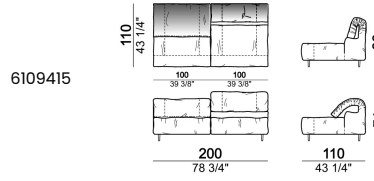

Sofa 340 cm made by 1 left corner unit and 1 right corner unit 170 cm

6109485

Right or left unit

6109425

6109427

6109429

6109431

6109433

Central unit with right or left pouf

Chaise-longue with right or left short arm

Dormeuse

Right or left corner unit

Right or left corner unit with right or left pouf

Pouf

6109470

Composition "E" (left unit 210 cm + pouf 110x110 cm + right unit 120 cm)

Composition "F" (left unit 210 cm + central unit 110 cm + central unit 90 cm)

Composition "G" (left unit 210 cm + pouf 110x110 cm + central unit 140 cm)

Composition "H" (left unit 210 cm + chaise-longue with right short arm 120x160 cm)

Composition "I" (central unit 220 cm + pouf 110x110 cm + right unit 250 cm)

Composition "L" (central unit 220 cm + right corner unit 260 cm)

Composition "M" (central unit 200 cm with left pouf + central unit 110 cm + right corner unit 280 cm)