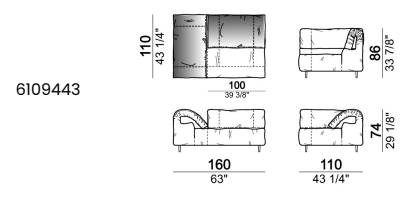

Sofa 340 cm made by 1 left corner unit and 1 right corner unit 170 cm

6109485

Right or left unit

6109425

6109427

6109429

6109431

6109433

Central unit with right or left pouf

Chaise-longue with right or left short arm

Dormeuse

Right or left corner unit

Right or left corner unit with right or left pouf

Pouf

6109470

Composition "E" (left unit 210 cm + pouf 110x110 cm + right unit 120 cm)

Composition "F" (left unit 210 cm + central unit 110 cm + central unit 90 cm)

Composition "G" (left unit 210 cm + pouf 110x110 cm + central unit 140 cm)

Composition "H" (left unit 210 cm + chaise-longue with right short arm 120x160 cm)

Composition "I" (central unit 220 cm + pouf 110x110 cm + right unit 250 cm)

Composition "L" (central unit 220 cm + right corner unit 260 cm)

Composition "M" (central unit 200 cm with left pouf + central unit 110 cm + right corner unit 280 cm)