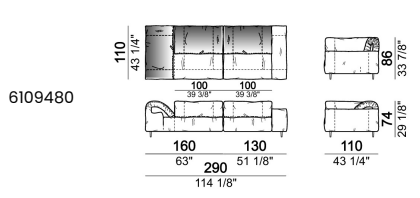

Sofa

**Sofa 290 cm made by 1 left corner unit
160 cm and 1 right unit 130 cm**

**Sofa 290 cm made by 1 right corner unit
160 cm and 1 left unit 130 cm**