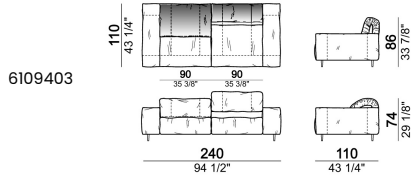

Sofa

**Sofa 290 cm made by 1 left corner unit
160 cm and 1 right unit 130 cm**

**Sofa 290 cm made by 1 right corner unit
160 cm and 1 left unit 130 cm**