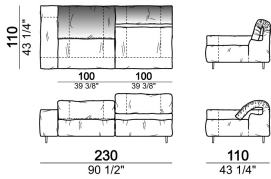

Sofa 340 cm made by 1 left corner unit and 1 right corner unit 170 cm

6109485

Right or left unit

6109425

6109427

6109429

6109431

6109433

6109435

6109437

unit with right or left pouf

6109439

6109441

6109467