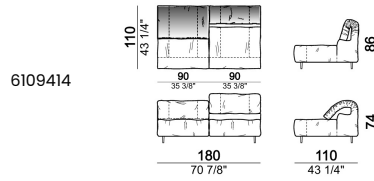

Sofa 340 cm made by 1 left corner unit and 1 right corner unit 170 cm

6109485

Right or left unit

6109425

6109427

6109429

6109431

6109433

Central unit with right or left pouf

Chaise-longue with right or left short arm

Dormeuse

Right or left corner unit

Right or left corner unit with right or left pouf

Pouf

6109470

Composition "E" (left unit 210 cm + pouf 110x110 cm + right unit 120 cm)

Composition "F" (left unit 210 cm + central unit 110 cm + central unit 90 cm)

Composition "G" (left unit 210 cm + pouf 110x110 cm + central unit 140 cm)

Composition "H" (left unit 210 cm + chaise-longue with right short arm 120x160 cm)

Composition "I" (central unit 220 cm + pouf 110x110 cm + right unit 250 cm)

Composition "L" (central unit 220 cm + right corner unit 260 cm)

Composition "M" (central unit 200 cm with left pouf + central unit 110 cm + right corner unit 280 cm)