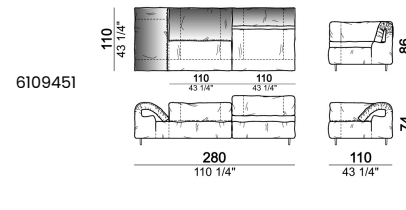

Sofa 340 cm made by 1 left corner unit and 1 right corner unit 170 cm

6109485

Right or left unit

6109425

6109427

6109429

6109431

6109433

Central unit with right or left pouf

Chaise-longue with right or left short arm

Dormeuse

Right or left corner unit

Right or left corner unit with right or left pouf

Pouf

6109470

Composition "E" (left unit 210 cm + pouf 110x110 cm + right unit 120 cm)

Composition "F" (left unit 210 cm + central unit 110 cm + central unit 90 cm)

Composition "G" (left unit 210 cm + pouf 110x110 cm + central unit 140 cm)

Composition "H" (left unit 210 cm + chaise-longue with right short arm 120x160 cm)

Composition "I" (central unit 220 cm + pouf 110x110 cm + right unit 250 cm)

Composition "L" (central unit 220 cm + right corner unit 260 cm)

Composition "M" (central unit 200 cm with left pouf + central unit 110 cm + right corner unit 280 cm)