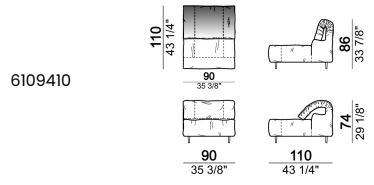

Sofa 340 cm made by 1 left corner unit and 1 right corner unit 170 cm

6109485

Right or left unit

6109425

6109427

6109429

6109431

6109433

Central unit with right or left pouf

Chaise-longue with right or left short arm

Dormeuse

Right or left corner unit

Right or left corner unit with right or left pouf

Pouf

6109470

Composition "E" (left unit 210 cm + pouf 110x110 cm + right unit 120 cm)

Composition "F" (left unit 210 cm + central unit 110 cm + central unit 90 cm)

Composition "G" (left unit 210 cm + pouf 110x110 cm + central unit 140 cm)

Composition "H" (left unit 210 cm + chaise-longue with right short arm 120x160 cm)

Composition "I" (central unit 220 cm + pouf 110x110 cm + right unit 250 cm)

Composition "L" (central unit 220 cm + right corner unit 260 cm)

Composition "M" (central unit 200 cm with left pouf + central unit 110 cm + right corner unit 280 cm)