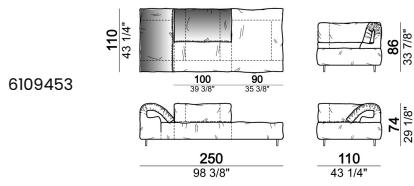

Central unit with right or left pouf

Chaise-longue with right or left short arm

Dormeuse

Right or left corner unit

Right or left corner unit with right or left pouf

Pouf

6109470

Composition "E" (left unit 210 cm + pouf 110x110 cm + right unit 120 cm)

Composition "F" (left unit 210 cm + central unit 110 cm + central unit 90 cm)

Composition "G" (left unit 210 cm + pouf 110x110 cm + central unit 140 cm)

Composition "H" (left unit 210 cm + chaise-longue with right short arm 120x160 cm)

Composition "I" (central unit 220 cm + pouf 110x110 cm + right unit 250 cm)

Composition "L" (central unit 220 cm + right corner unit 260 cm)

Composition "M" (central unit 200 cm with left pouf + central unit 110 cm + right corner unit 280 cm)

Composition "N" (central unit 220 cm + pouf 110x110 cm + right corner unit 280 cm)

Composition "O" (central unit 200 cm with left pouf + central unit 110 cm + right unit 250 cm)

Composition "P" (central unit 220 cm with right pouf + right corner unit 260 cm)