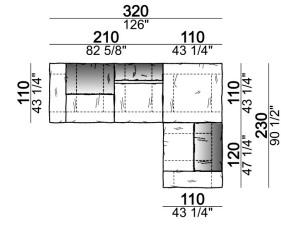

Central unit with right or left pouf

Chaise-longue with right or left short arm

Dormeuse

Right or left corner unit

Right or left corner unit with right or left pouf

Pouf

6109470

Composition "E" (left unit 210 cm + pouf 110x110 cm + right unit 120 cm)

Composition "F" (left unit 210 cm + central unit 110 cm + central unit 90 cm)

Composition "G" (left unit 210 cm + pouf 110x110 cm + central unit 140 cm)

Composition "H" (left unit 210 cm + chaise-longue with right short arm 120x160 cm)

Composition "I" (central unit 220 cm + pouf 110x110 cm + right unit 250 cm)

Composition "L" (central unit 220 cm + right corner unit 260 cm)

Composition "M" (central unit 200 cm with left pouf + central unit 110 cm + right corner unit 280 cm)

Composition "N" (central unit 220 cm + pouf 110x110 cm + right corner unit 280 cm)

Composition "O" (central unit 200 cm with left pouf + central unit 110 cm + right unit 250 cm)

Composition "P" (central unit 220 cm with right pouf + right corner unit 260 cm)