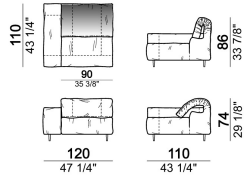

By some compositions the standard feet where the two units are joined are replaced by central feet.

Sofa

**Sofa 290 cm made by 1 left corner unit
160 cm and 1 right unit 130 cm**

**Sofa 290 cm made by 1 right corner unit
160 cm and 1 left unit 130 cm**

**Sofa 310 cm made by 1 left corner unit
170 cm and 1 right unit 140 cm**

**Sofa 310 cm made by 1 right corner unit
170 cm and 1 left unit 140 cm**

**Sofa 320 cm made by 1 left corner unit
and 1 right corner unit 160 cm**

Sofa 340 cm made by 1 left corner unit and 1 right corner unit 170 cm

6109485

Right or left unit

6109425

6109427

6109429

6109431

6109433

Composition "I" (central unit 220 cm + pouf 110x110 cm + right unit 250 cm)

Composition "L" (central unit 220 cm + right corner unit 260 cm)

Composition "M" (central unit 200 cm with left pouf + central unit 110 cm + right corner unit 280 cm)