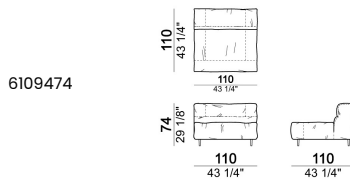

Fix central unit