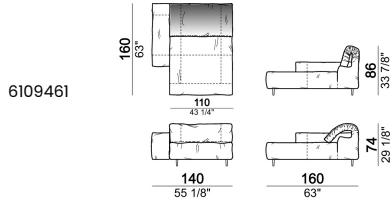

Sofa 340 cm made by 1 left corner unit and 1 right corner unit 170 cm

6109485

Right or left unit

6109425

6109427

6109429

6109431

6109433

Central unit with right or left pouf

Chaise-longue with right or left short arm

Dormeuse

Right or left corner unit

Right or left corner unit with right or left pouf

Pouf

6109470

Composition "E" (left unit 210 cm + pouf 110x110 cm + right unit 120 cm)

Composition "F" (left unit 210 cm + central unit 110 cm + central unit 90 cm)

Composition "G" (left unit 210 cm + pouf 110x110 cm + central unit 140 cm)

Composition "H" (left unit 210 cm + chaise-longue with right short arm 120x160 cm)

Composition "I" (central unit 220 cm + pouf 110x110 cm + right unit 250 cm)

Composition "L" (central unit 220 cm + right corner unit 260 cm)

Composition "M" (central unit 200 cm with left pouf + central unit 110 cm + right corner unit 280 cm)