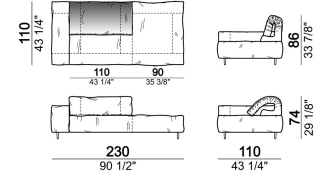

Sofa 340 cm made by 1 left corner unit and 1 right corner unit 170 cm

6109485

Right or left unit

6109425

6109427

6109429

6109431

6109433

6109435

6109437

unit with right or left pouf

6109439

6109441

6109467