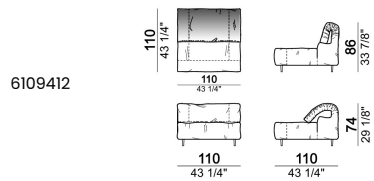

Sofa 340 cm made by 1 left corner unit and 1 right corner unit 170 cm

6109485

Right or left unit

6109425

6109427

6109429

6109431

6109433

Central unit with right or left pouf

Chaise-longue with right or left short arm

Dormeuse

Right or left corner unit

Right or left corner unit with right or left pouf

Pouf

6109470

Composition "E" (left unit 210 cm + pouf 110x110 cm + right unit 120 cm)

Composition "F" (left unit 210 cm + central unit 110 cm + central unit 90 cm)

Composition "G" (left unit 210 cm + pouf 110x110 cm + central unit 140 cm)

Composition "H" (left unit 210 cm + chaise-longue with right short arm 120x160 cm)

Composition "I" (central unit 220 cm + pouf 110x110 cm + right unit 250 cm)

Composition "L" (central unit 220 cm + right corner unit 260 cm)

Composition "M" (central unit 200 cm with left pouf + central unit 110 cm + right corner unit 280 cm)