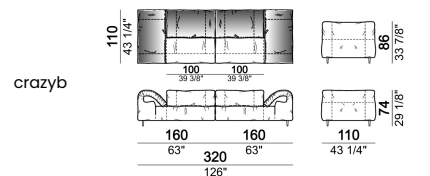

By some compositions the standard feet where the two units are joined are replaced by central feet.

Sofa

**Sofa 290 cm made by 1 left corner unit
160 cm and 1 right unit 130 cm**

**Sofa 290 cm made by 1 right corner unit
160 cm and 1 left unit 130 cm**

**Sofa 310 cm made by 1 left corner unit
170 cm and 1 right unit 140 cm**

**Sofa 310 cm made by 1 right corner unit
170 cm and 1 left unit 140 cm**

**Sofa 320 cm made by 1 left corner unit
and 1 right corner unit 160 cm**

Sofa 340 cm made by 1 left corner unit and 1 right corner unit 170 cm

6109485

Right or left unit

6109425

6109427

6109429

6109431

6109433

Composition "I" (central unit 220 cm + pouf 110x110 cm + right unit 250 cm)

Composition "L" (central unit 220 cm + right corner unit 260 cm)

Composition "M" (central unit 200 cm with left pouf + central unit 110 cm + right corner unit 280 cm)