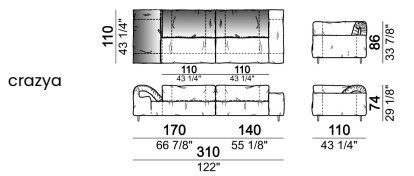

By some compositions the standard feet where the two units are joined are replaced by central feet.

Sofa

**Sofa 290 cm made by 1 left corner unit
160 cm and 1 right unit 130 cm**

**Sofa 290 cm made by 1 right corner unit
160 cm and 1 left unit 130 cm**

**Sofa 310 cm made by 1 left corner unit
170 cm and 1 right unit 140 cm**

**Sofa 310 cm made by 1 right corner unit
170 cm and 1 left unit 140 cm**

**Sofa 320 cm made by 1 left corner unit
and 1 right corner unit 160 cm**

Sofa 340 cm made by 1 left corner unit and 1 right corner unit 170 cm

6109485

Right or left unit

6109425

6109427

6109429

6109431

6109433

Composition "I" (central unit 220 cm + pouf 110x110 cm + right unit 250 cm)

Composition "L" (central unit 220 cm + right corner unit 260 cm)

Composition "M" (central unit 200 cm with left pouf + central unit 110 cm + right corner unit 280 cm)