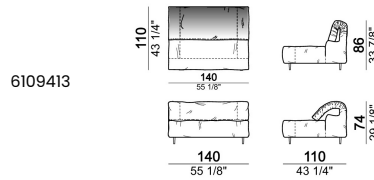

Sofa 340 cm made by 1 left corner unit and 1 right corner unit 170 cm

6109485

Right or left unit

6109425

6109427

6109429

6109431

6109433

Central unit with right or left pouf

Chaise-longue with right or left short arm

Dormeuse

Right or left corner unit

Right or left corner unit with right or left pouf

Pouf

6109470

Composition "E" (left unit 210 cm + pouf 110x110 cm + right unit 120 cm)

Composition "F" (left unit 210 cm + central unit 110 cm + central unit 90 cm)

Composition "G" (left unit 210 cm + pouf 110x110 cm + central unit 140 cm)

Composition "H" (left unit 210 cm + chaise-longue with right short arm 120x160 cm)

Composition "I" (central unit 220 cm + pouf 110x110 cm + right unit 250 cm)

Composition "L" (central unit 220 cm + right corner unit 260 cm)

Composition "M" (central unit 200 cm with left pouf + central unit 110 cm + right corner unit 280 cm)