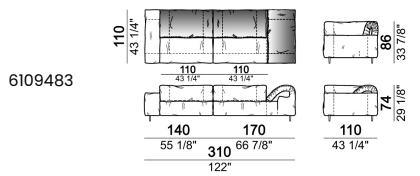

By some compositions the standard feet where the two units are joined are replaced by central feet.

Sofa

**Sofa 290 cm made by 1 left corner unit
160 cm and 1 right unit 130 cm**

**Sofa 290 cm made by 1 right corner unit
160 cm and 1 left unit 130 cm**

**Sofa 310 cm made by 1 left corner unit
170 cm and 1 right unit 140 cm**

**Sofa 310 cm made by 1 right corner unit
170 cm and 1 left unit 140 cm**

**Sofa 320 cm made by 1 left corner unit
and 1 right corner unit 160 cm**

Sofa 340 cm made by 1 left corner unit and 1 right corner unit 170 cm

6109485

Right or left unit

6109425

6109427

6109429

6109431

6109433

Composition "I" (central unit 220 cm + pouf 110x110 cm + right unit 250 cm)

Composition "L" (central unit 220 cm + right corner unit 260 cm)

Composition "M" (central unit 200 cm with left pouf + central unit 110 cm + right corner unit 280 cm)