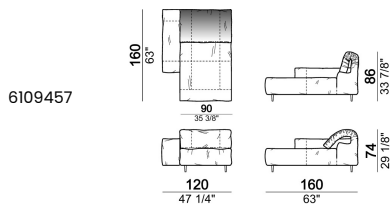

Sofa 340 cm made by 1 left corner unit and 1 right corner unit 170 cm

6109485

Right or left unit

6109425

6109427

6109429

6109431

6109433

Central unit with right or left pouf

Chaise-longue with right or left short arm

Dormeuse

Right or left corner unit

Right or left corner unit with right or left pouf

Pouf

6109470

Composition "E" (left unit 210 cm + pouf 110x110 cm + right unit 120 cm)

Composition "F" (left unit 210 cm + central unit 110 cm + central unit 90 cm)

Composition "G" (left unit 210 cm + pouf 110x110 cm + central unit 140 cm)

Composition "H" (left unit 210 cm + chaise-longue with right short arm 120x160 cm)

Composition "I" (central unit 220 cm + pouf 110x110 cm + right unit 250 cm)

Composition "L" (central unit 220 cm + right corner unit 260 cm)

Composition "M" (central unit 200 cm with left pouf + central unit 110 cm + right corner unit 280 cm)