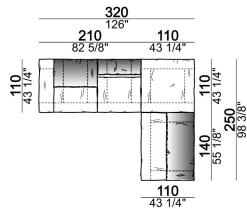

Central unit with right or left pouf

Chaise-longue with right or left short arm

Dormeuse

Right or left corner unit

Right or left corner unit with right or left pouf

Pouf

6109470

Composition "E" (left unit 210 cm + pouf 110x110 cm + right unit 120 cm)

Composition "F" (left unit 210 cm + central unit 110 cm + central unit 90 cm)

Composition "G" (left unit 210 cm + pouf 110x110 cm + central unit 140 cm)

Composition "H" (left unit 210 cm + chaise-longue with right short arm 120x160 cm)

Composition "I" (central unit 220 cm + pouf 110x110 cm + right unit 250 cm)

Composition "L" (central unit 220 cm + right corner unit 260 cm)

Composition "M" (central unit 200 cm with left pouf + central unit 110 cm + right corner unit 280 cm)

Composition "N" (central unit 220 cm + pouf 110x110 cm + right corner unit 280 cm)

Composition "O" (central unit 200 cm with left pouf + central unit 110 cm + right unit 250 cm)

Composition "P" (central unit 220 cm with right pouf + right corner unit 260 cm)