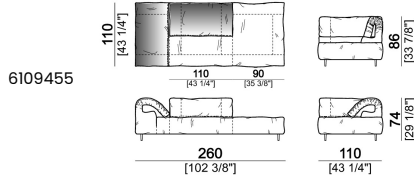

Central unit with right or left pouf

Chaise-longue with right or left short arm

Dormeuse

Right or left corner unit

Right or left corner unit with right or left pouf

Pouf

6109470

Composition "E" (left unit 210 cm + pouf 110x110 cm + right unit 120 cm)

Composition "F" (left unit 210 cm + central unit 110 cm + central unit 90 cm)

Composition "G" (left unit 210 cm + pouf 110x110 cm + central unit 140 cm)

Composition "H" (left unit 210 cm + chaise-longue with right short arm 120x160 cm)

Composition "I" (central unit 220 cm + pouf 110x110 cm + right unit 250 cm)

Composition "L" (central unit 220 cm + right corner unit 260 cm)

Composition "M" (central unit 200 cm with left pouf + central unit 110 cm + right corner unit 280 cm)

Composition "N" (central unit 220 cm + pouf 110x110 cm + right corner unit 280 cm)

Composition "O" (central unit 200 cm with left pouf + central unit 110 cm + right unit 250 cm)

Composition "P" (central unit 220 cm with right pouf + right corner unit 260 cm)