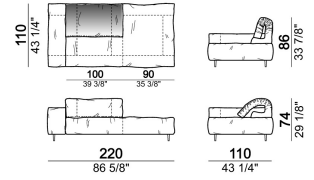

unit with right or left pouf

6109439