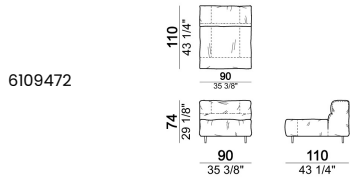

Fix central unit