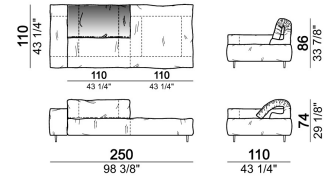

Sofa 340 cm made by 1 left corner unit and 1 right corner unit 170 cm

6109485

Right or left unit

6109425

6109427

6109429

6109431

6109433

6109435

6109437

unit with right or left pouf

6109439

6109441

6109467