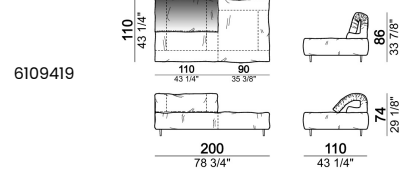

Sofa 340 cm made by 1 left corner unit and 1 right corner unit 170 cm

6109485

Right or left unit

6109425

6109427

6109429

6109431

6109433

Central unit with right or left pouf

Chaise-longue with right or left short arm

Dormeuse

Right or left corner unit

Right or left corner unit with right or left pouf

Pouf

6109470

Composition "E" (left unit 210 cm + pouf 110x110 cm + right unit 120 cm)

Composition "F" (left unit 210 cm + central unit 110 cm + central unit 90 cm)

Composition "G" (left unit 210 cm + pouf 110x110 cm + central unit 140 cm)

Composition "H" (left unit 210 cm + chaise-longue with right short arm 120x160 cm)

Composition "I" (central unit 220 cm + pouf 110x110 cm + right unit 250 cm)

Composition "L" (central unit 220 cm + right corner unit 260 cm)

Composition "M" (central unit 200 cm with left pouf + central unit 110 cm + right corner unit 280 cm)