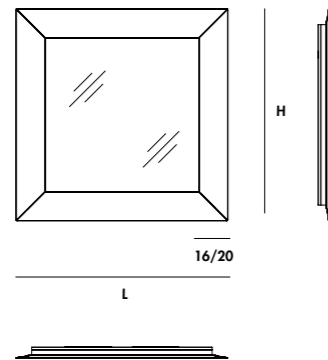

## Models & Dimensions

Floor or horizontal/vertical hanging mirror with aluminium structure. Central mirror available in extralight, smoked or bronzed finish. Frame available in lacquered glass, mirror or ceramic, various finishes. Available also with led lighting on the back.

### square

90x90  
120x120  
200x200 ▲

Led light 3000 K

▲ Piedini inclusi - feet included

### rectangular

120x90  
160x65  
160x90  
180x90  
220x90 ▲

Led light 3000 K

▲ Piedini inclusi - feet included