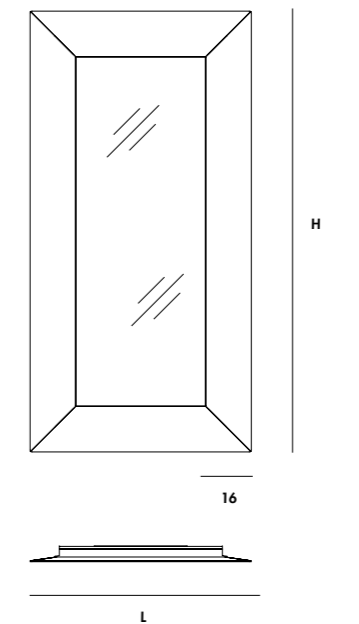

## Models & Dimensions

Floor or horizontal/vertical hanging mirror with aluminium structure. Central mirror available in extralight, smoked or bronzed finish. Frame available in lacquered glass, mirror or ceramic, various finishes. Available also with led lighting on the back.

### square

90x90  
120x120  
200x200 ▲

Led light 3000 K

▲ Piedini inclusi - feet included

### rectangular

120x90  
160x65  
160x90  
180x90  
220x90 ▲

Led light 3000 K

▲ Piedini inclusi - feet included